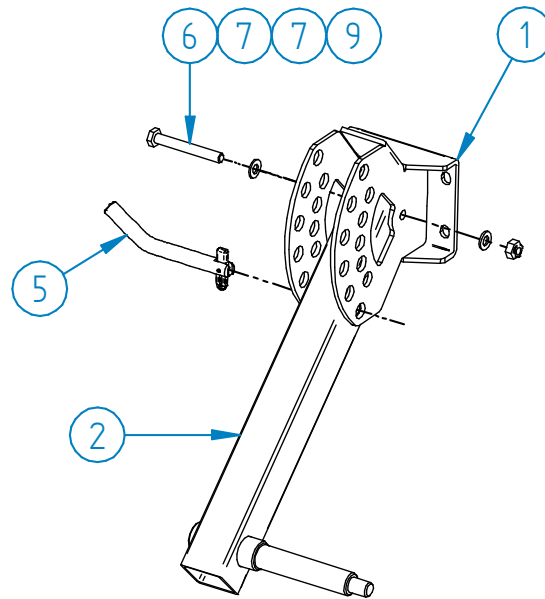

SPECIFICATION

Pos.	Description	Code	Amount
1	Support wheel mounting adapter	84.21001K	1
2	Support wheel mounting tube	84.21004K	1
3	U-bolt 50 mm	84.2010	2
4	Wheel 4,80/4,00-8"	OT.26.00.020	1
5	Quick-Lock pin	OT.53.00.045	1
6	Bolt M10x80 DIN933	OT.02.02.355	1
7	Washer Ø 10 DIN125	OT.04.01.040	6
8	Washer Ø 16 DIN125	OT.04.01.060	1
9	Nyloc nut M10 DIN985	OT.03.02.050	5
10	Nyloc nut M16 DIN985	OT.03.02.070	1

FITTING INSTRUCTIONS

Step 1

Install support wheel adapter (Pos.1) to mounting tube (Pos.2). For fastening use M10x80 bolt (Pos.6), Ø10 mm washers (Pos.7) and M10 nyloc nuts (Pos.9). Fix the position of the mounting tube with the quick-lock pin (Pos.5).

Step 2

Install the wheel (Pos.4). For fastening use Ø16 mm washer (Pos.8) and M16 nyloc nut (Pos.10).

Samm 3

Install completed support wheel to the receiver mount system. For fastening use U-bolts (Pos.3), Ø10 mm washers (Pos.7) and M10 nyloc nuts (Pos.9).

If you use the support wheel with the potato harvester (84.24000), install the support wheel so that it rolls in the furrow gap.

To adjust the height of the support wheel and the depth of the plough, remove the quick-lock pin, select the position and fix the position again with the pin.