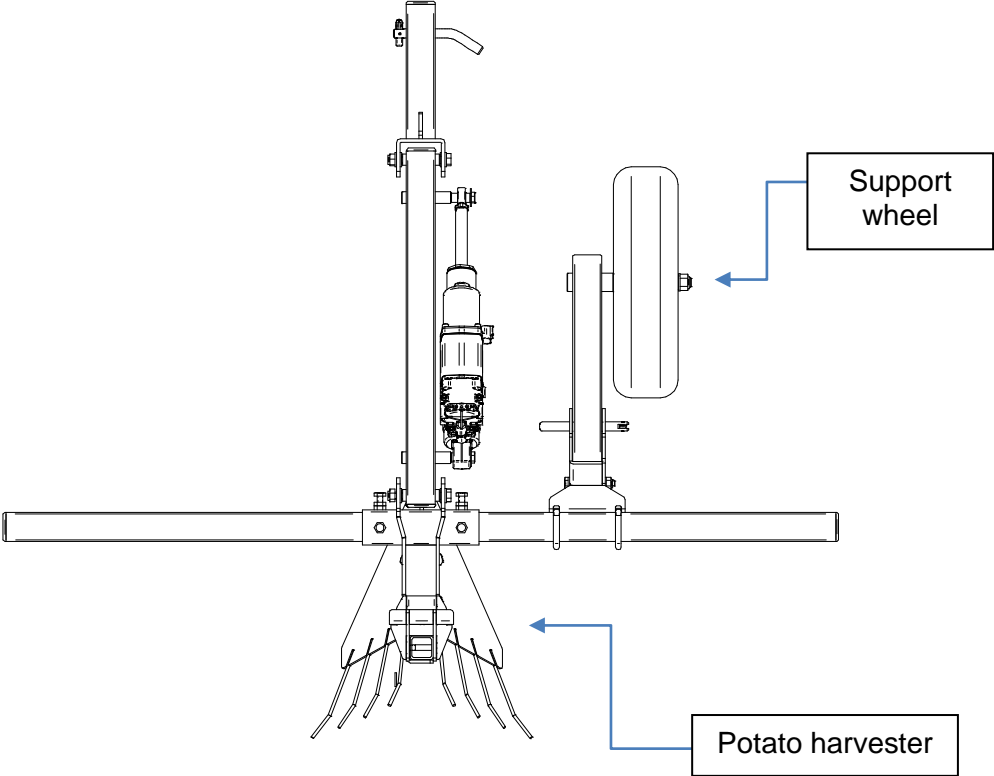

FITTING INSTRUCTIONS

Step 1

Install support wheel adapter (Pos.1) to mounting tube (Pos.2). For fastening use M10x80 bolt (Pos.6), Ø10 mm washers (Pos.7) and M10 nyloc nuts (Pos.9). Fix the position of the mounting tube with the quick-lock pin (Pos.5).

Step 2

Install the wheel (Pos.4). For fastening use Ø16 mm washer (Pos.8) and M16 nyloc nut (Pos.10).

Samm 3

Install completed support wheel to the receiver mount system. For fastening use U-bolts (Pos.3), Ø10 mm washers (Pos.7) and M10 nyloc nuts (Pos.9).

USER MANUAL

If you use the support wheel with the plough (84.22000), install the support wheel so that it is located behind the plough and rolls on the unploughed ground.

If you are using the support wheel with the ridge plough (84.23000), install the support wheel so that it is located in front of the plough and rolls in line with the plough blade.

If you use the support wheel with the potato harvester (84.24000), install the support wheel so that it rolls in the furrow gap.

To adjust the height of the support wheel and the depth of the plough, remove the quick-lock pin, select the position and fix the position again with the pin.