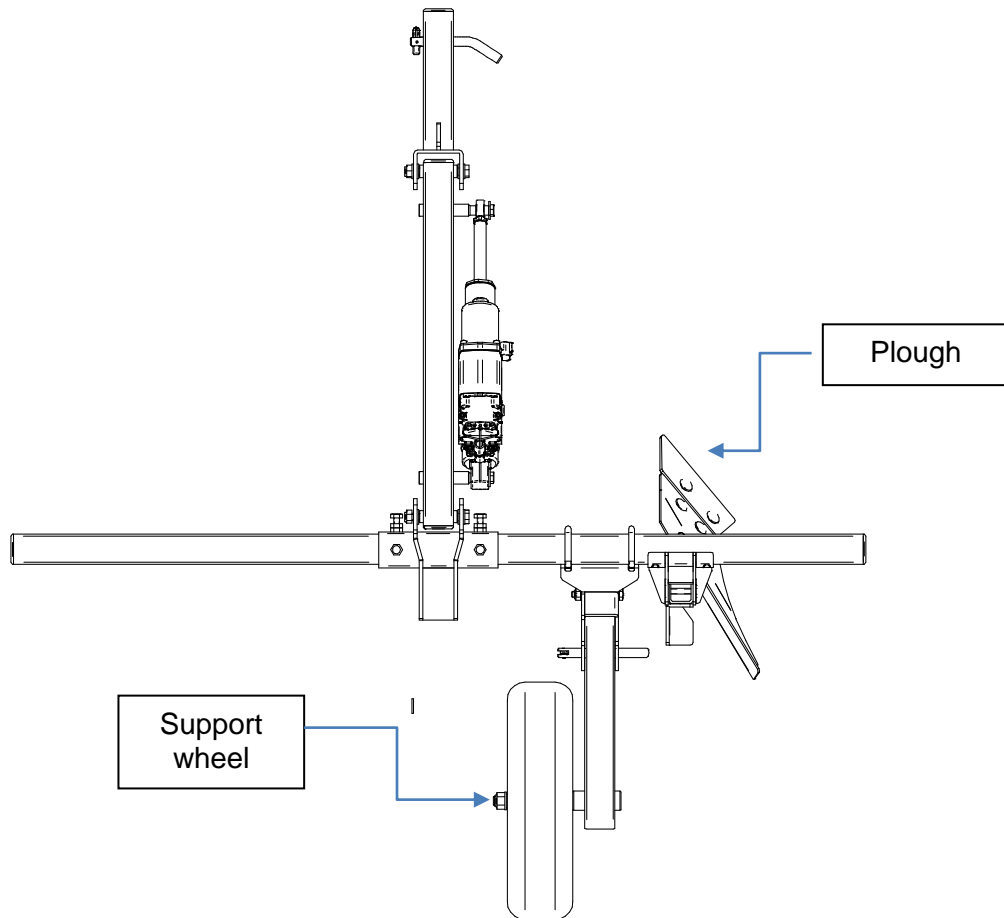

FITTING INSTRUCTIONS

Step 1

Install support wheel adapter (Pos.1) to mounting tube (Pos.2). For fastening use M10x80 bolt (Pos.6), Ø10 mm washers (Pos.7) and M10 nyloc nuts (Pos.9). Fix the position of the mounting tube with the quick-lock pin (Pos.5).

Step 2

Install the wheel (Pos.4). For fastening use Ø16 mm washer (Pos.8) and M16 nyloc nut (Pos.10).

Samm 3

Install completed support wheel to the receiver mount system. For fastening use U-bolts (Pos.3), Ø10 mm washers (Pos.7) and M10 nyloc nuts (Pos.9).

USER MANUAL

If you use the support wheel with the plough (84.22000), install the support wheel so that it is located behind the plough and rolls on the unploughed ground.

If you are using the support wheel with the ridge plough (84.23000), install the support wheel so that it is located in front of the plough and rolls in line with the plough blade.

If you use the support wheel with the potato harvester (84.24000), install the support wheel so that it rolls in the furrow gap.

To adjust the height of the support wheel and the depth of the plough, remove the quick-lock pin, select the position and fix the position again with the pin.