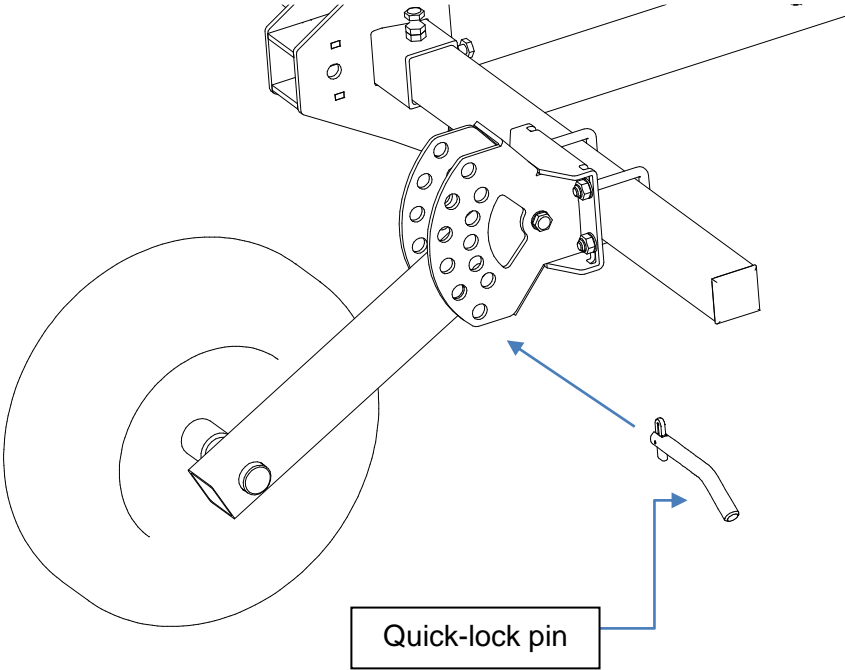

FITTING INSTRUCTIONS

Step 1

Install support wheel adapter (Pos.1) to mounting tube (Pos.2). For fastening use M10x80 bolt (Pos.6), Ø10 mm washers (Pos.7) and M10 nyloc nuts (Pos.9). Fix the position of the mounting tube with the quick-lock pin (Pos.5).

Step 2

Install the wheel (Pos.4). For fastening use Ø16 mm washer (Pos.8) and M16 nyloc nut (Pos.10).

Samm 3

Install completed support wheel to the receiver mount system. For fastening use U-bolts (Pos.3), Ø10 mm washers (Pos.7) and M10 nyloc nuts (Pos.9).

USER MANUAL

If you use the support wheel with the plough (84.22000), install the support wheel so that it is located behind the plough and rolls on the unploughed ground.

If you are using the support wheel with the ridge plough (84.23000), install the support wheel so that it is located in front of the plough and rolls in line with the plough blade.

If you use the support wheel with the potato harvester (84.24000), install the support wheel so that it rolls in the furrow gap.

To adjust the height of the support wheel and the depth of the plough, remove the quick-lock pin, select the position and fix the position again with the pin.