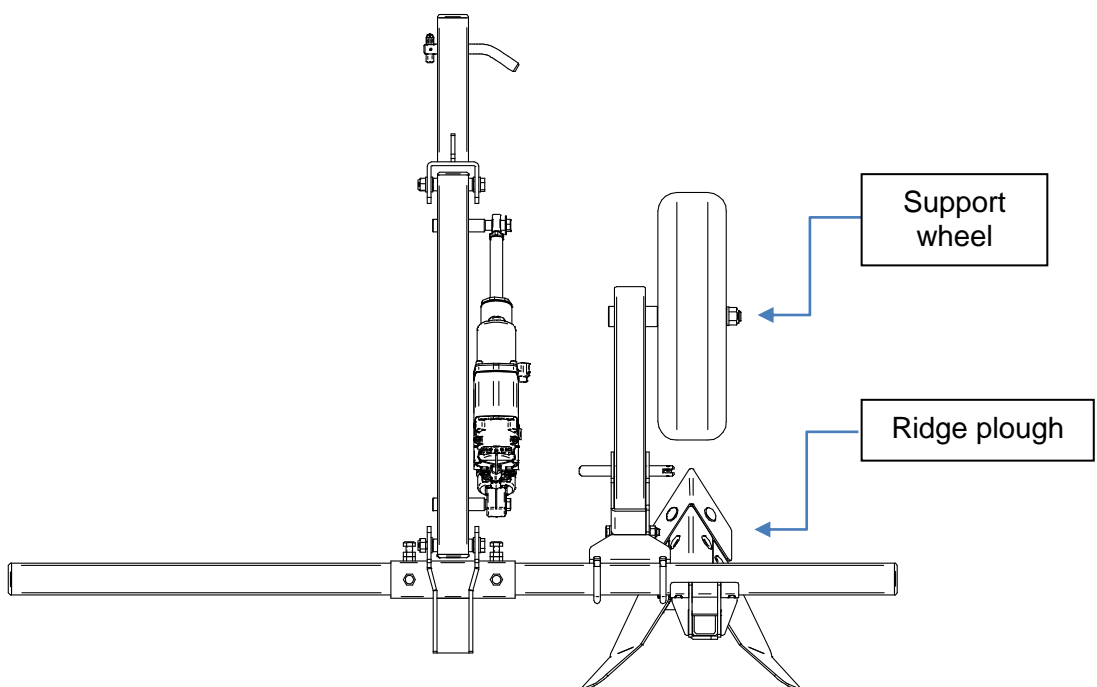

FITTING INSTRUCTIONS

Step 1

Install support wheel adapter (Pos.1) to mounting tube (Pos.2). For fastening use M10x80 bolt (Pos.6), Ø10 mm washers (Pos.7) and M10 nyloc nuts (Pos.9). Fix the position of the mounting tube with the quick-lock pin (Pos.5).

Step 2

Install the wheel (Pos.4). For fastening use Ø16 mm washer (Pos.8) and M16 nyloc nut (Pos.10).

Samm 3

Install completed support wheel to the receiver mount system. For fastening use U-bolts (Pos.3), Ø10 mm washers (Pos.7) and M10 nyloc nuts (Pos.9).

USER MANUAL

If you use the support wheel with the plough (84.22000), install the support wheel so that it is located behind the plough and rolls on the unploughed ground.

If you are using the support wheel with the ridge plough (84.23000), install the support wheel so that it is located in front of the plough and rolls in line with the plough blade.

If you use the support wheel with the potato harvester (84.24000), install the support wheel so that it rolls in the furrow gap.

To adjust the height of the support wheel and the depth of the plough, remove the quick-lock pin, select the position and fix the position again with the pin.