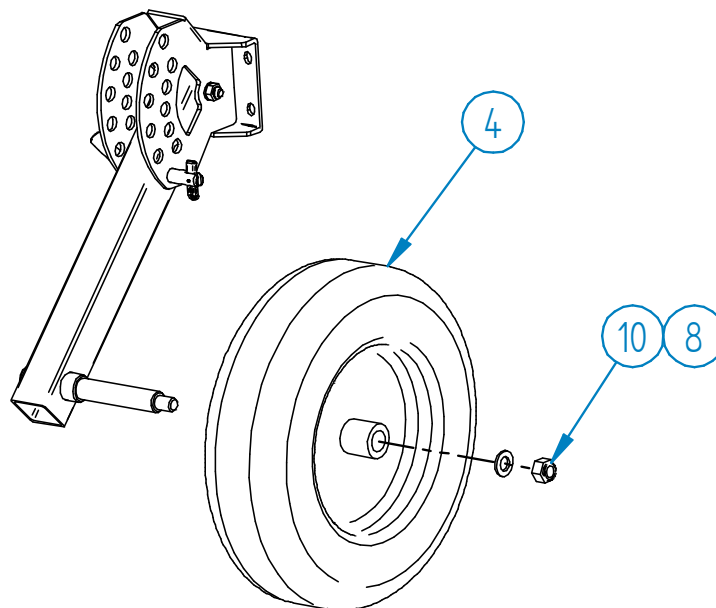

SPECIFICATION

Pos.	Description	Code	Amount
1	Support wheel mounting adapter	84.21001K	1
2	Support wheel mounting tube	84.21004K	1
3	U-bolt 50 mm	84.2010	2
4	Wheel 4,80/4,00-8"	OT.26.00.020	1
5	Quick-Lock pin	OT.53.00.045	1
6	Bolt M10x80 DIN933	OT.02.02.355	1
7	Washer Ø 10 DIN125	OT.04.01.040	6
8	Washer Ø 16 DIN125	OT.04.01.060	1
9	Nyloc nut M10 DIN985	OT.03.02.050	5
10	Nyloc nut M16 DIN985	OT.03.02.070	1

FITTING INSTRUCTIONS

Step 1

Install support wheel adapter (Pos.1) to mounting tube (Pos.2). For fastening use M10x80 bolt (Pos.6), Ø10 mm washers (Pos.7) and M10 nyloc nuts (Pos.9). Fix the position of the mounting tube with the quick-lock pin (Pos.5).

Step 2

Install the wheel (Pos.4). For fastening use Ø16 mm washer (Pos.8) and M16 nyloc nut (Pos.10).

Samm 3

Install completed support wheel to the receiver mount system. For fastening use U-bolts (Pos.3), Ø10 mm washers (Pos.7) and M10 nyloc nuts (Pos.9).

If you use the support wheel with the potato harvester (84.24000), install the support wheel so that it rolls in the furrow gap.

To adjust the height of the support wheel and the depth of the plough, remove the quick-lock pin, select the position and fix the position again with the pin.