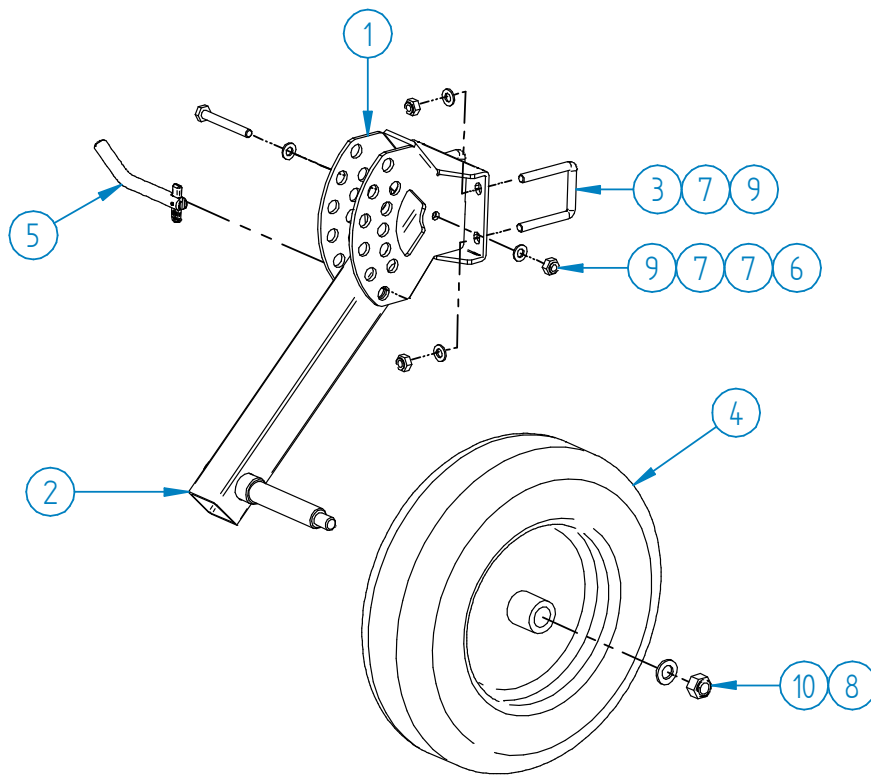

SPECIFICATION

Pos.	Description	Code	Amount
1	Support wheel mounting adapter	84.21001K	1
2	Support wheel mounting tube	84.21004K	1
3	U-bolt 50 mm	84.2010	2
4	Wheel 4,80/4,00-8"	OT.26.00.020	1
5	Quick-Lock pin	OT.53.00.045	1
6	Bolt M10x80 DIN933	OT.02.02.355	1
7	Washer Ø 10 DIN125	OT.04.01.040	6
8	Washer Ø 16 DIN125	OT.04.01.060	1
9	Nyloc nut M10 DIN985	OT.03.02.050	5
10	Nyloc nut M16 DIN985	OT.03.02.070	1

FITTING INSTRUCTIONS

Step 1

Install support wheel adapter (Pos.1) to mounting tube (Pos.2). For fastening use M10x80 bolt (Pos.6), Ø10 mm washers (Pos.7) and M10 nyloc nuts (Pos.9). Fix the position of the mounting tube with the quick-lock pin (Pos.5).

Step 2

Install the wheel (Pos.4). For fastening use Ø16 mm washer (Pos.8) and M16 nyloc nut (Pos.10).

Samm 3

Install completed support wheel to the receiver mount system. For fastening use U-bolts (Pos.3), Ø10 mm washers (Pos.7) and M10 nyloc nuts (Pos.9).

If you use the support wheel with the potato harvester (84.24000), install the support wheel so that it rolls in the furrow gap.

To adjust the height of the support wheel and the depth of the plough, remove the quick-lock pin, select the position and fix the position again with the pin.