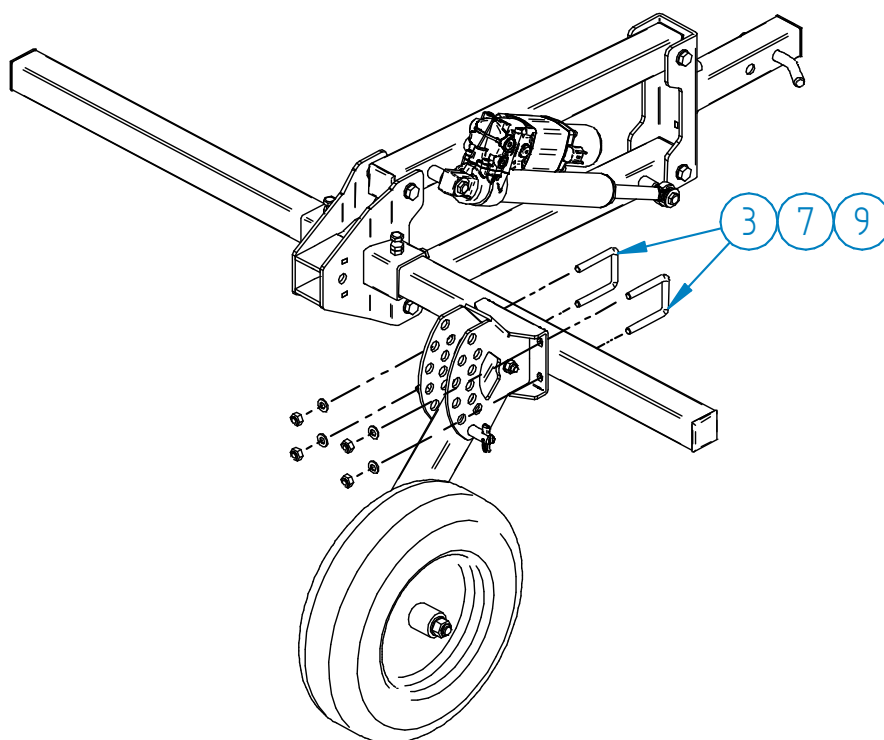

SPECIFICATION

Pos.	Description	Code	Amount
1	Support wheel mounting adapter	84.21001K	1
2	Support wheel mounting tube	84.21004K	1
3	U-bolt 50 mm	84.2010	2
4	Wheel 4,80/4,00-8"	OT.26.00.020	1
5	Quick-Lock pin	OT.53.00.045	1
6	Bolt M10x80 DIN933	OT.02.02.355	1
7	Washer Ø 10 DIN125	OT.04.01.040	6
8	Washer Ø 16 DIN125	OT.04.01.060	1
9	Nyloc nut M10 DIN985	OT.03.02.050	5
10	Nyloc nut M16 DIN985	OT.03.02.070	1

FITTING INSTRUCTIONS

Step 1

Install support wheel adapter (Pos.1) to mounting tube (Pos.2). For fastening use M10x80 bolt (Pos.6), Ø10 mm washers (Pos.7) and M10 nyloc nuts (Pos.9). Fix the position of the mounting tube with the quick-lock pin (Pos.5).

Step 2

Install the wheel (Pos.4). For fastening use Ø16 mm washer (Pos.8) and M16 nyloc nut (Pos.10).

Samm 3

Install completed support wheel to the receiver mount system. For fastening use U-bolts (Pos.3), Ø10 mm washers (Pos.7) and M10 nyloc nuts (Pos.9).

If you use the support wheel with the potato harvester (84.24000), install the support wheel so that it rolls in the furrow gap.

To adjust the height of the support wheel and the depth of the plough, remove the quick-lock pin, select the position and fix the position again with the pin.