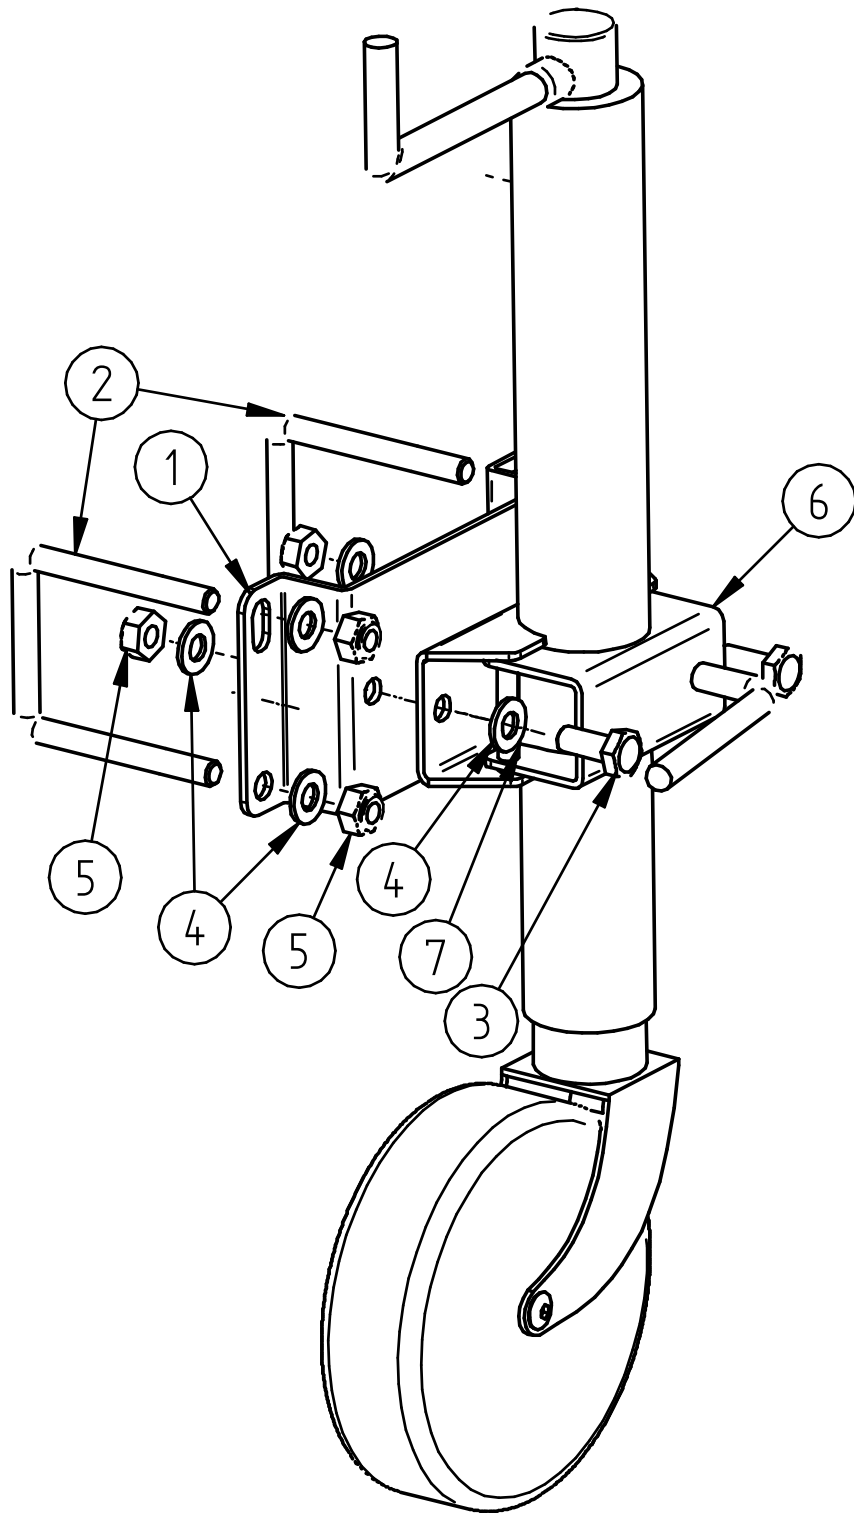

Iron Baltic Ltd | +372 653 3711 | sales@ironbaltic.com | www.ironbaltic.com

SPECIFICATION

Pos.	Description	Code	Amount
1	Support leg adapter	61.3001	1
2-1	U-bolt 60mm	23.1006	2
2-2	U-bolt 50mm	84.2010	2
3	Bolt M10x25 DIN 933	OT.02.02.317	2
4	Washer 10/20 DIN 125	OT.04.01.040	8
5	Nut M10 Nyloc DIN 985	OT.03.02.050	6
6	Support leg mounting	OT.10.02.055	1
7	Support wheel	OT.10.02.056	1