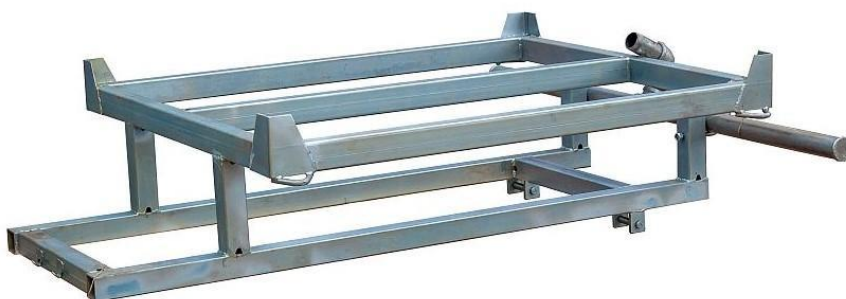

IRON BALTIC

SUBFRAME FOR WATERTANK

DOWNLOAD MULTILINGUAL
USER MANUAL

code.ironbaltic.com/u/JZ3PE3MW

Code 38.1000

Version 18122023

Keep this manual for future reference!

If you need any spare parts, please send this packaging data to your local dealer or to Iron Baltic
sales@ironbaltic.com

Iron Baltic Ltd | +372 653 3711 | sales@ironbaltic.com | www.ironbaltic.com

SPECIFICATION

Pos.	Description	Code	Amount
1	Subframe	38.1100K	1
2	Watering pipe	38.1200	1
3	Pipe holder	38.1300	2
4	Pin	38.1400	2
5	Cotter pin 4mm DIN11024	OT.07.01.030	2
6	Nut M12 Nyloc DIN985	OT.03.02.060	2
7	Washer M12 DIN9021	OT.04.02.060	2