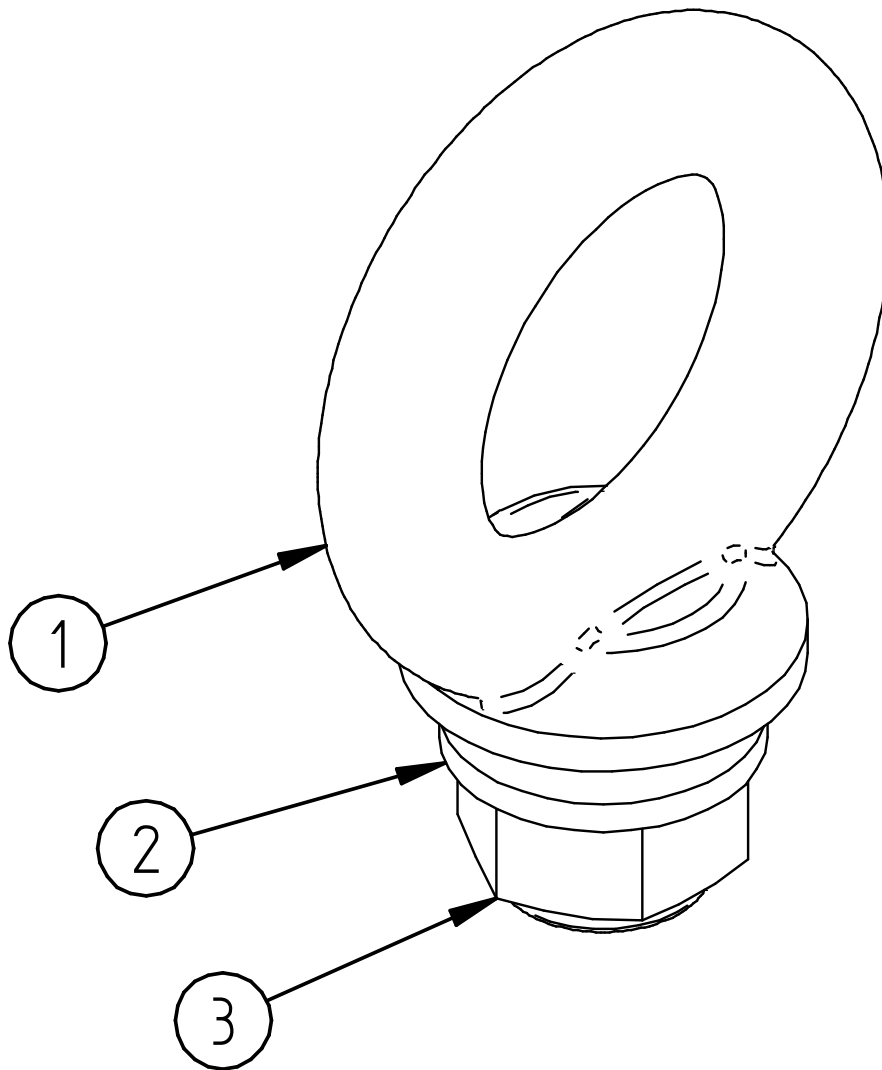

IRON BALTIC

PLOW LIFTING EYE SET

DOWNLOAD MULTILINGUAL
USER MANUAL

code.ironbaltic.com/u/huPenFoP

Code 34.2180

Version 24012024

Keep this manual for future reference!

If you need any spare parts, please send this packaging data to your local dealer or to Iron Baltic
sales@ironbaltic.com

Iron Baltic Ltd | +372 653 3711 | sales@ironbaltic.com | www.ironbaltic.com

SPECIFICATION

Pos.	Description	Code	Amount
1	Lifting eye	OT.19.01.010	1
2	Washer M12 DIN125	OT.04.01.050	1
3	Nyloc nut M12 DIN985	OT.03.02.060	1