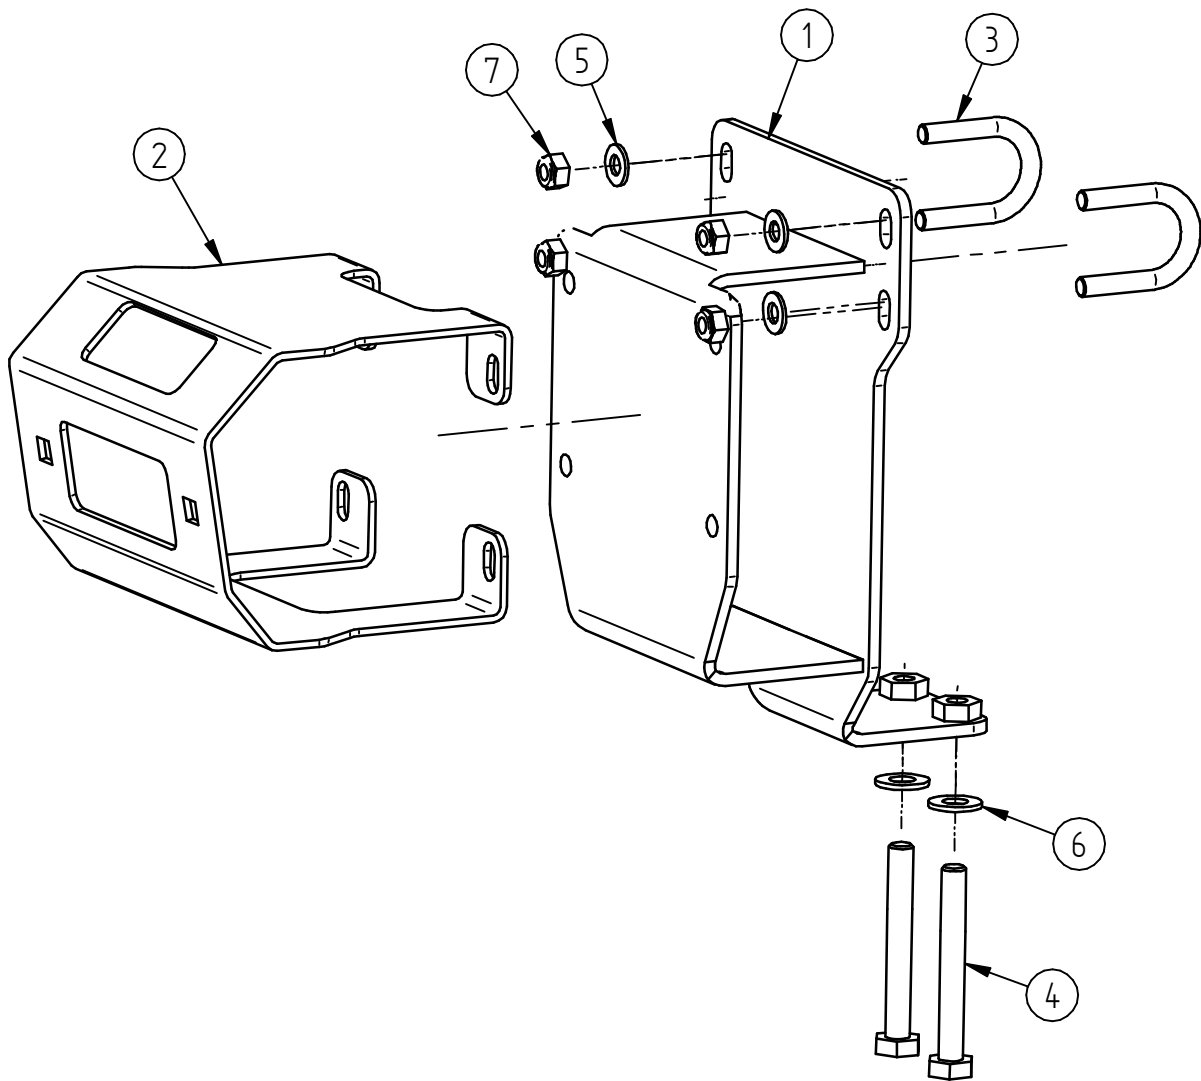

SPETSIFIKATSIOON

Pos.	Nimetus	Kood	Kogus
1	Adapter	05.7201K	1
2	Rulliku hoidja	05.1202	1
3	Toruklamber M8x28	OT.05.01.010	2
4	Polt M10x80 DIN 931	OT.02.01.048	2
5	Seib 8/20 SFS3738	OT.04.03.030	4
6	Seib 10/20 DIN125	OT.04.01.040	2
7	Mutter M8 Nyloc DIN 985	OT.03.02.040	4