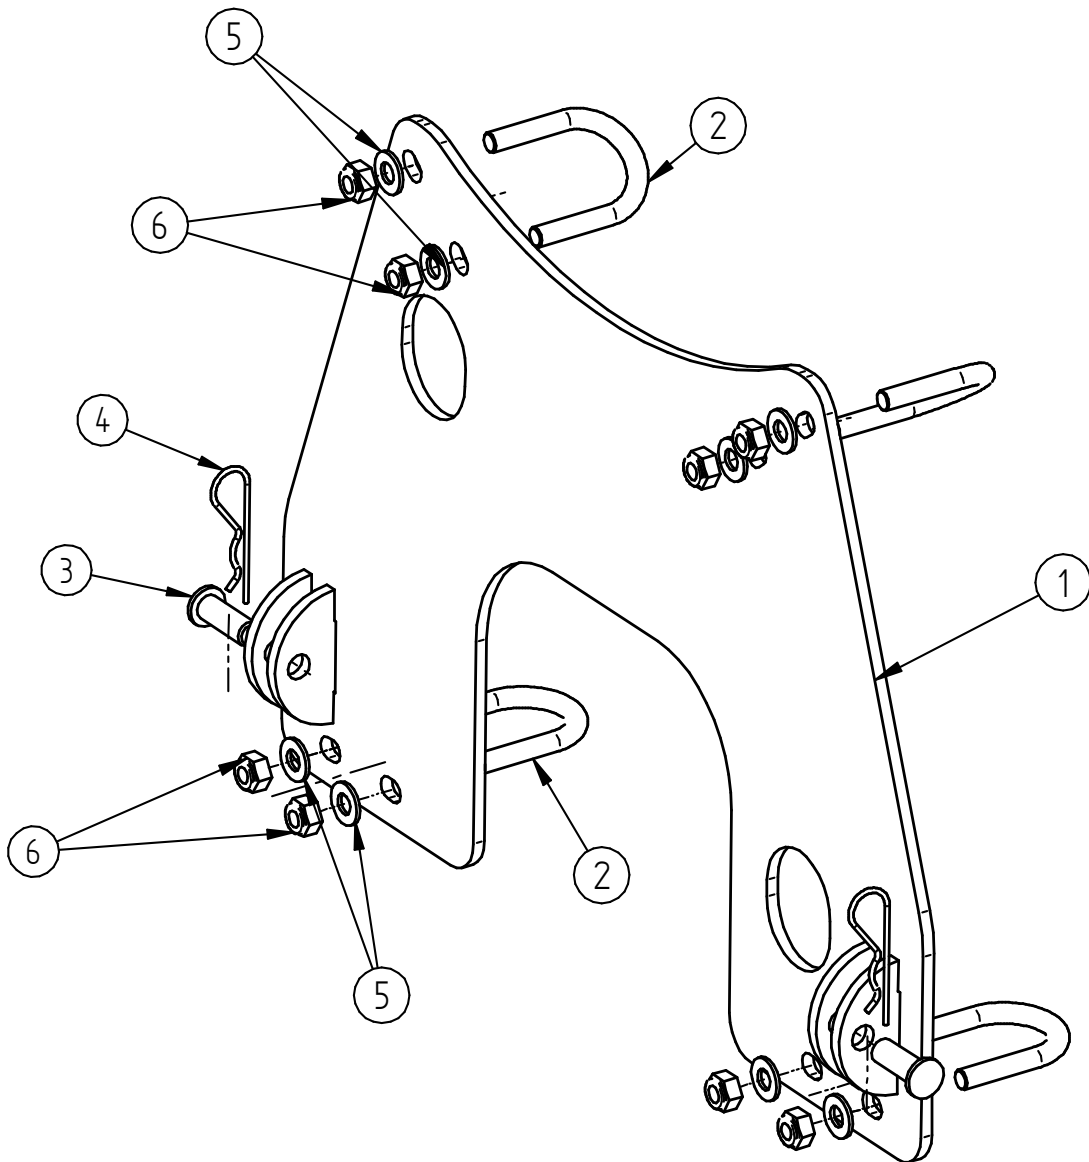

## MID-MOUNT ADAPTER

# ARCTIC CAT

Alterra 550 / 700

Code 03.8000

Version 09112023

**Keep this manual for future reference!**

If you need any spare parts, please send this packaging data to your local dealer or to Iron Baltic  
[sales@ironbaltic.com](mailto:sales@ironbaltic.com)

# SPECIFICATION

Pos.	Description	Code	Amount
1	Plow adapter	03.8001K	1
2	Pipe clamp 32mm	OT.05.01.020	4
3	Pin 10x40 mm DIN 1444	14.003	2
4	Locker pin 2mm DIN 11024	OT.07.01.010	2
5	Washer 8/20 SFS 3738	OT.04.03.030	8
6	Nut M8 Nyloc DIN 985	OT.03.02.040	8