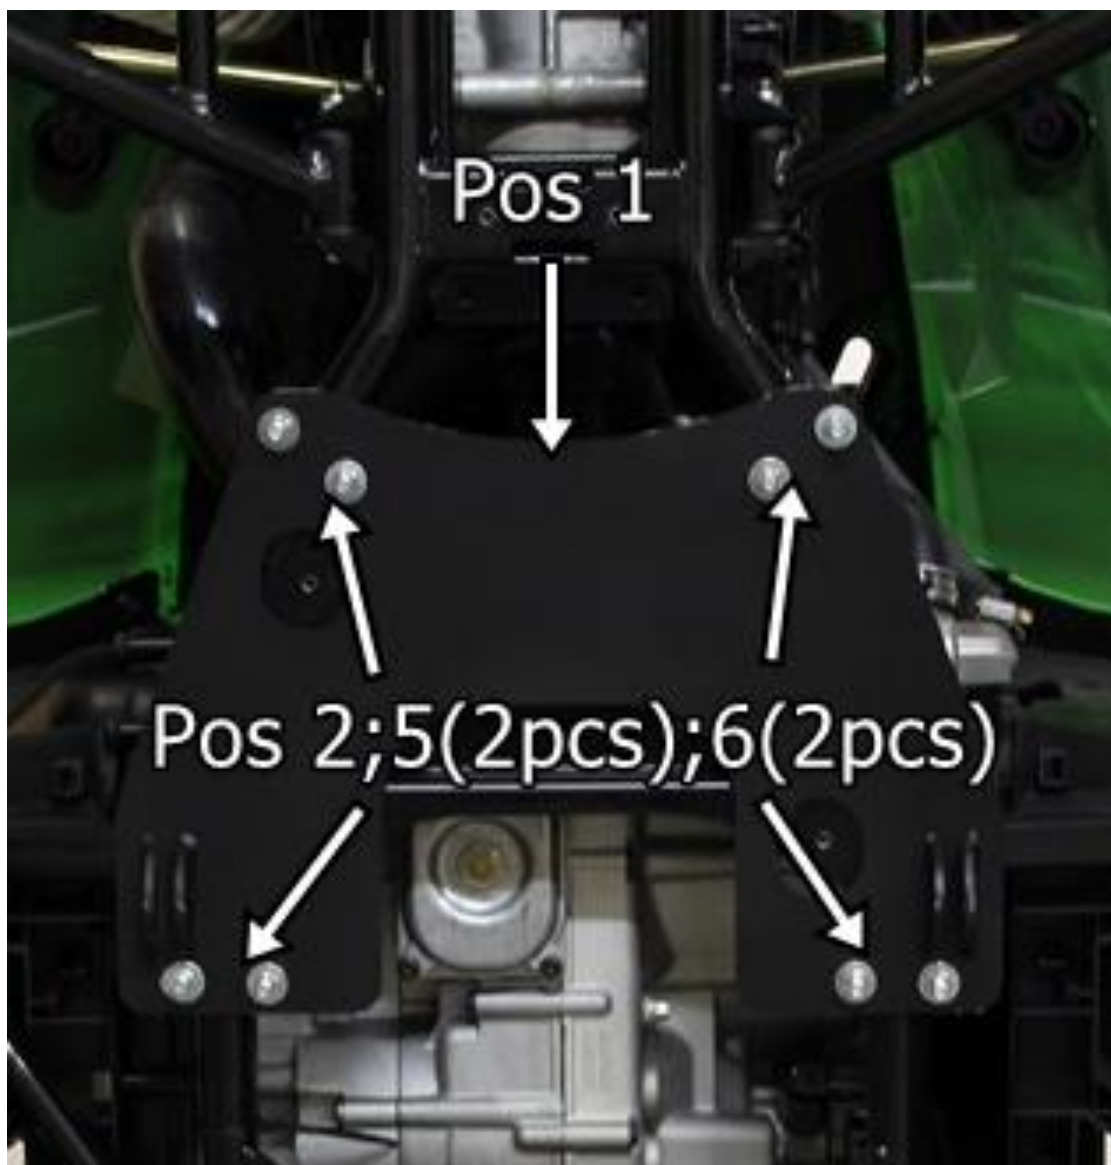

FITTING INSTRUCTIONS

Step 1

Install plow adapter 03.8001K.