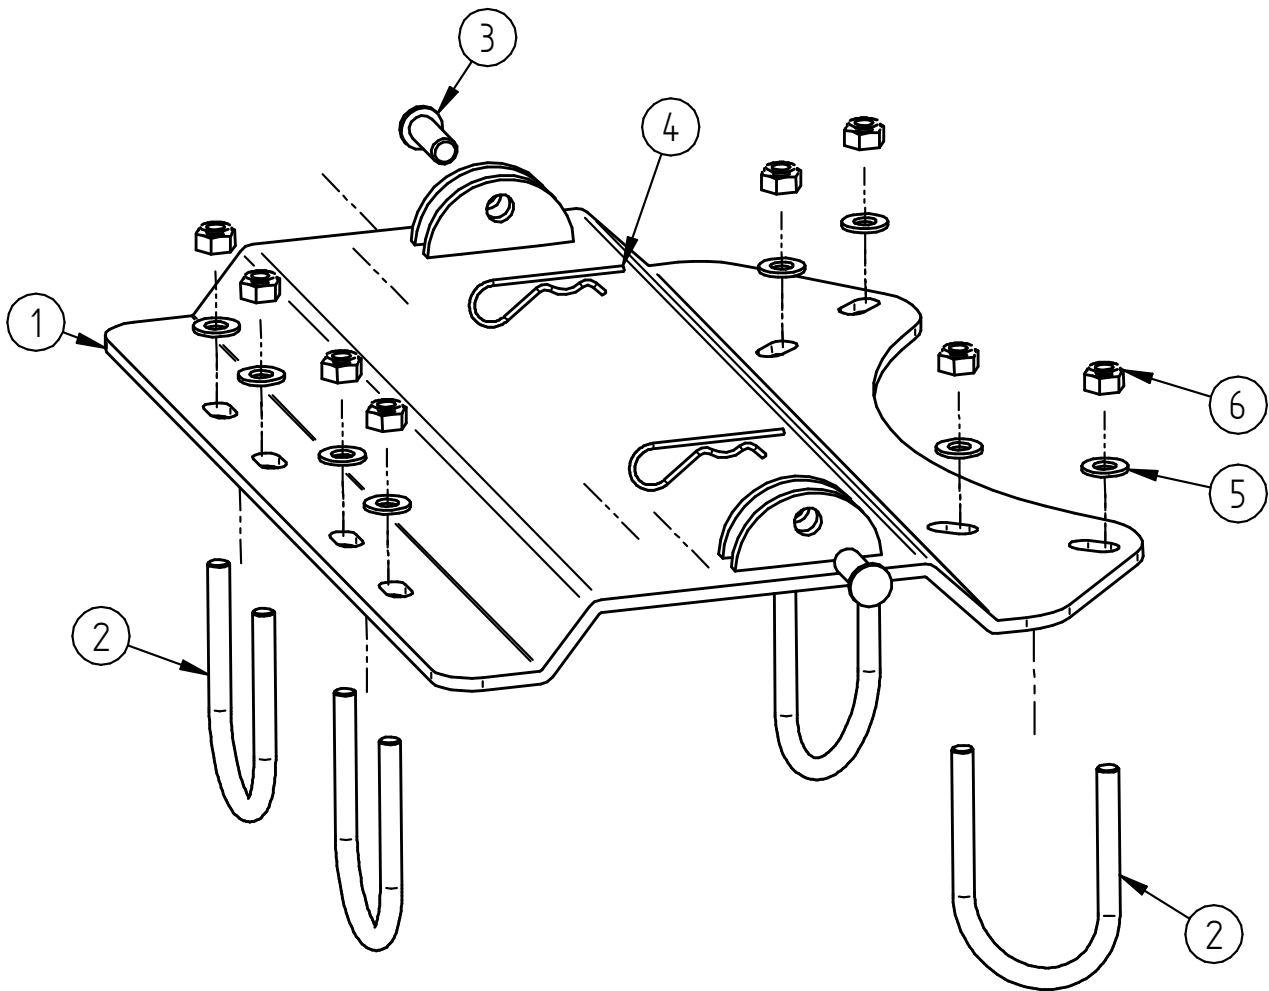

IRON BALTIC

SNOW PLOW MOUNTING KIT

POLARIS

General

Code 03.7800

Version 09112023

Keep this manual for future reference!

If you need any spare parts, please send this packaging data to your local dealer or to Iron Baltic
sales@ironbaltic.com

DOWNLOAD MULTILINGUAL
USER MANUAL

code.ironbaltic.com/u/4qKqOHoo

SPETSIFIKATSIOON

Pos.	Nimetus	Kood	Kogus
1	Plow adapter	03.7801K	1
2	U-bolt	03.7802	4
3	Pin 10x40mm DIN 1444	14.003	2
4	Locking pin 2 mm DIN 11024	OT.07.01.010	2
5	Washer 8/20 SFS3738	OT.04.03.030	8
6	Nut M8 Nyloc DIN985	OT.03.02.040	8

FITTING INSTRUCTIONS

Step 1

Install plow adapter. If fitted with original plastic protection, drill holes for U-bolts.

IRON BALTIC

IRON BALTIC OÜ
Joa tee 17
Vääna 76903
Estonia / Europe

+372 6 533 711
sales@ironbaltic.com