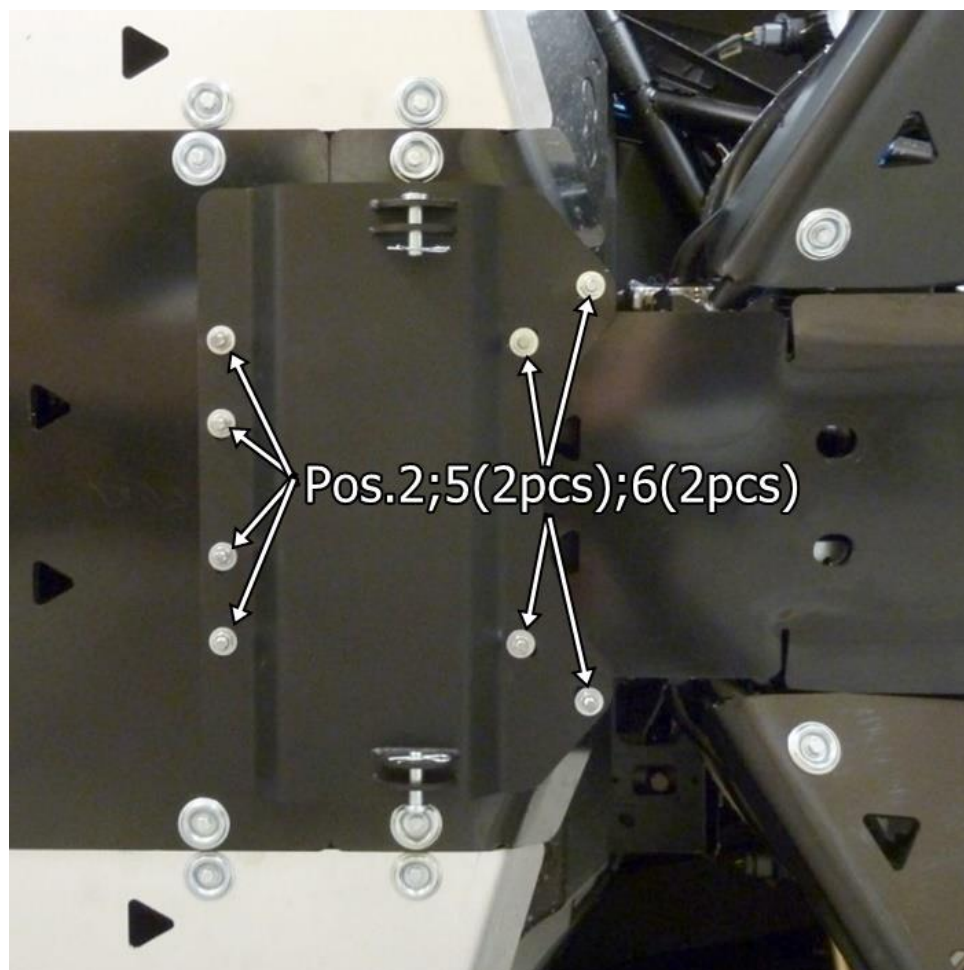

FITTING INSTRUCTIONS

Step 1

Install plow adapter. If fitted with original plastic protection, drill holes for U-bolts.