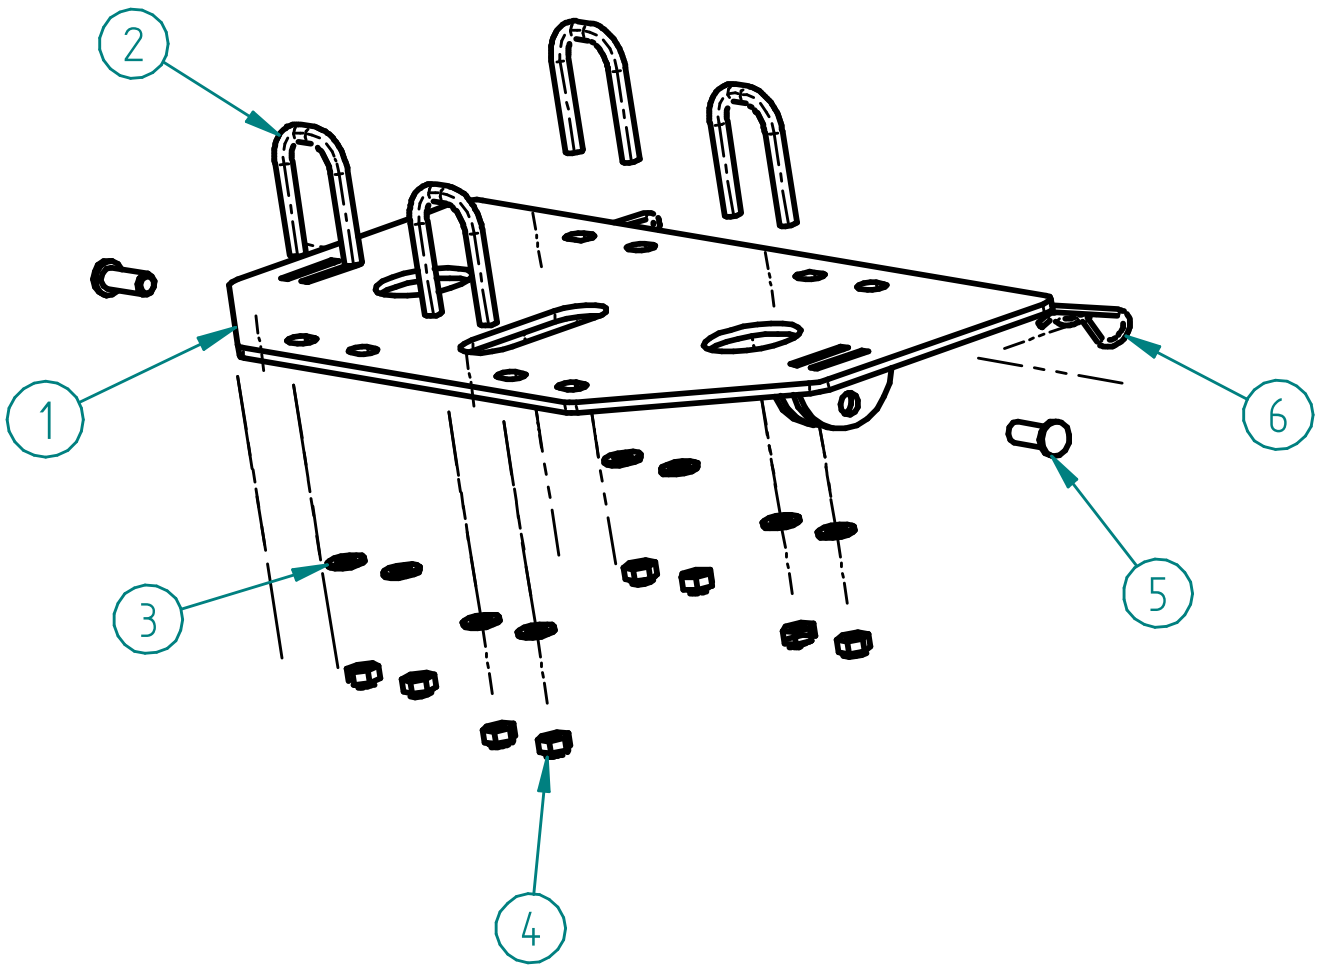

IRON BALTIC

SNOW PLOW MOUNTING KIT

CF MOTO

Terralander CF800-2

Code 03.3700

Version 04112023

Keep this manual for future reference!

If you need any spare parts, please send this packaging data to your local dealer or to Iron Baltic
sales@ironbaltic.com

DOWNLOAD MULTILINGUAL
USER MANUAL

code.ironbaltic.com/u/BiEWtLqI

SPECIFICATION

Pos.	Description	Code	Amount
1	Adapter	03.3701K	1
2	Bracket for adapter	03.3702	4
3	Washer 8/24 DIN 9021	OT.04.02.040	8
4	Nut M8 Nyloc DIN 985	OT.03.02.040	8
5	Pin 10x40 mm DIN 1444	14.003	2
6	Cotter pin 2 mm DIN 11024	OT.07.01.010	2