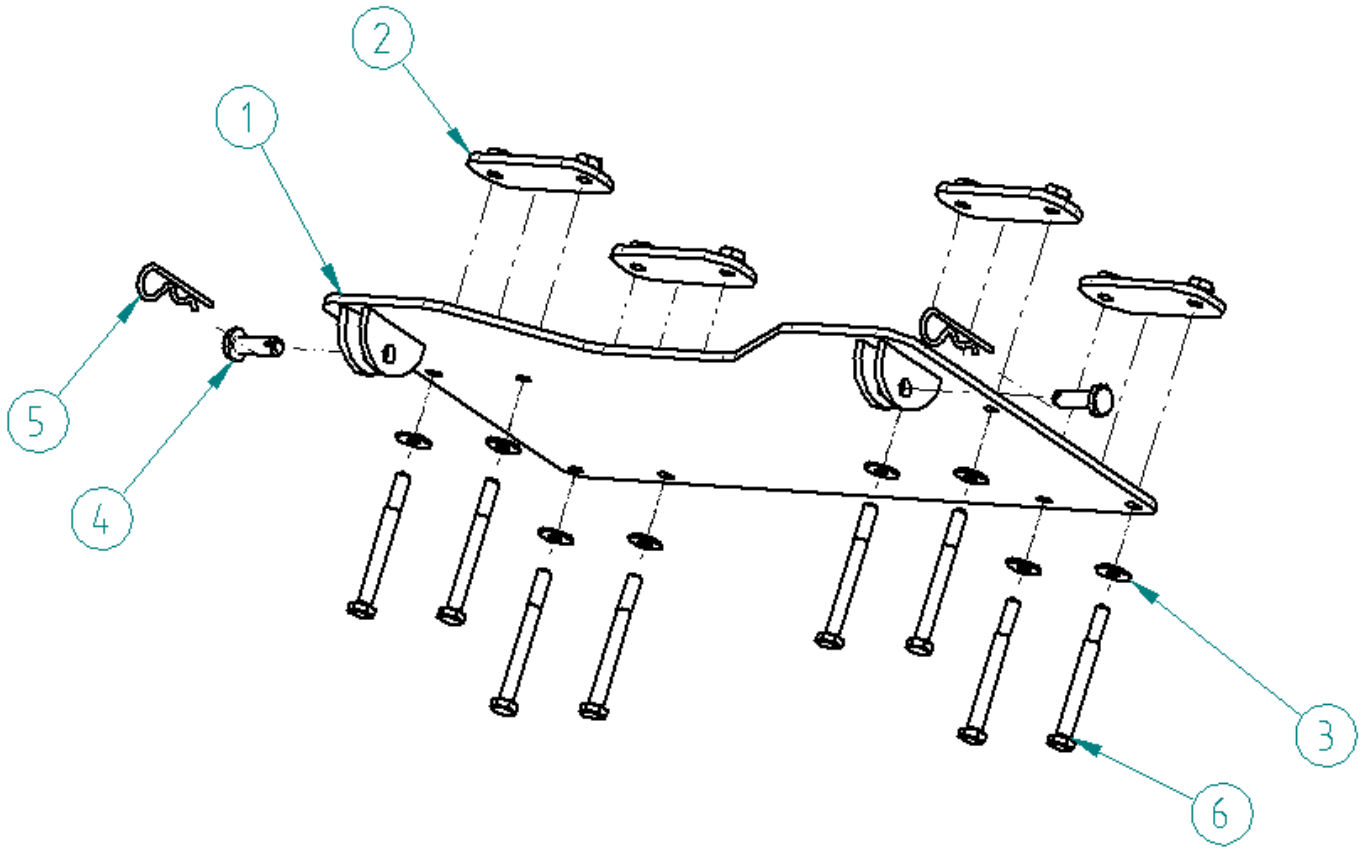

IRON BALTIC

SNOW PLOW MOUNTING KIT

GOES 520 UTX

Code 03.3000

Version 03112023

Keep this manual for future reference!

If you need any spare parts, please send this packaging data to your local dealer or to Iron Baltic sales@ironbaltic.com

DOWNLOAD MULTILINGUAL
USER MANUAL

code.ironbaltic.com/u/Y9UOBn4D

SPECIFICATION

Pos.	Description	Code	Amount
1	Snow plow mounting kit	03.3001	1
2	Plate	03.702K	4
3	Washer 8/20 SFS 3738	OT.04.03.030	8
4	Pin 10 x 40 DIN 1444	14.003	2
5	Cotter pin 2mm DIN 11024	OT.07.01.010	2
6	Bolt M8x80 DIN 933	OT.02.02.270	8