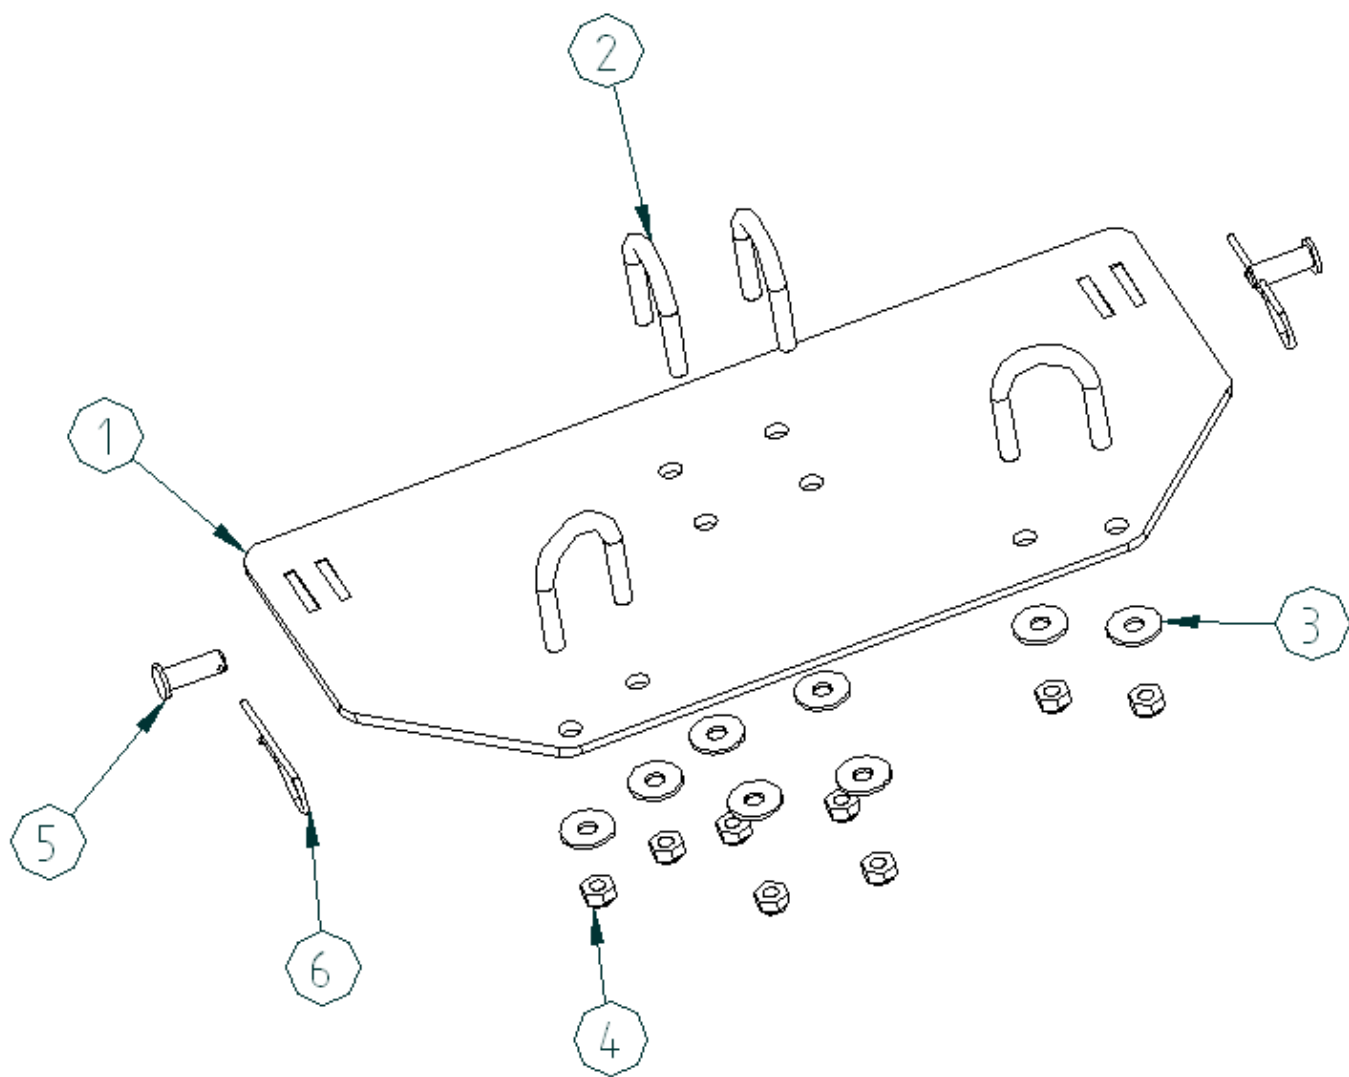

IRON BALTIC

SNOW PLOW MOUNTING KIT

YAMAHA

450 Grizzly

Code 03.2000

Version 01112023

Keep this manual for future reference!

If you need any spare parts, please send this packaging data to your local dealer or to Iron Baltic
sales@ironbaltic.com

Iron Baltic Ltd | +372 653 3711 | sales@ironbaltic.com | www.ironbaltic.com

DOWNLOAD MULTILINGUAL
USER MANUAL

code.ironbaltic.com/u/EGHK316W

SPECIFICATION

Pos.	Description	Code	Amount
1	Snow plow mounting kit	03.1901K	1
2	Clamp M8 x 32	OT.05.01.020	4
3	Washer 8/20 SFS 3738	OT.04.03.030	8
4	Nut M8 Nyloc DIN 985	OT.03.02.040	8
5	Pin 10 x 40 DIN 1444	14.003	2
6	Cotter pin 2mm DIN 11024	OT.07.01.010	2