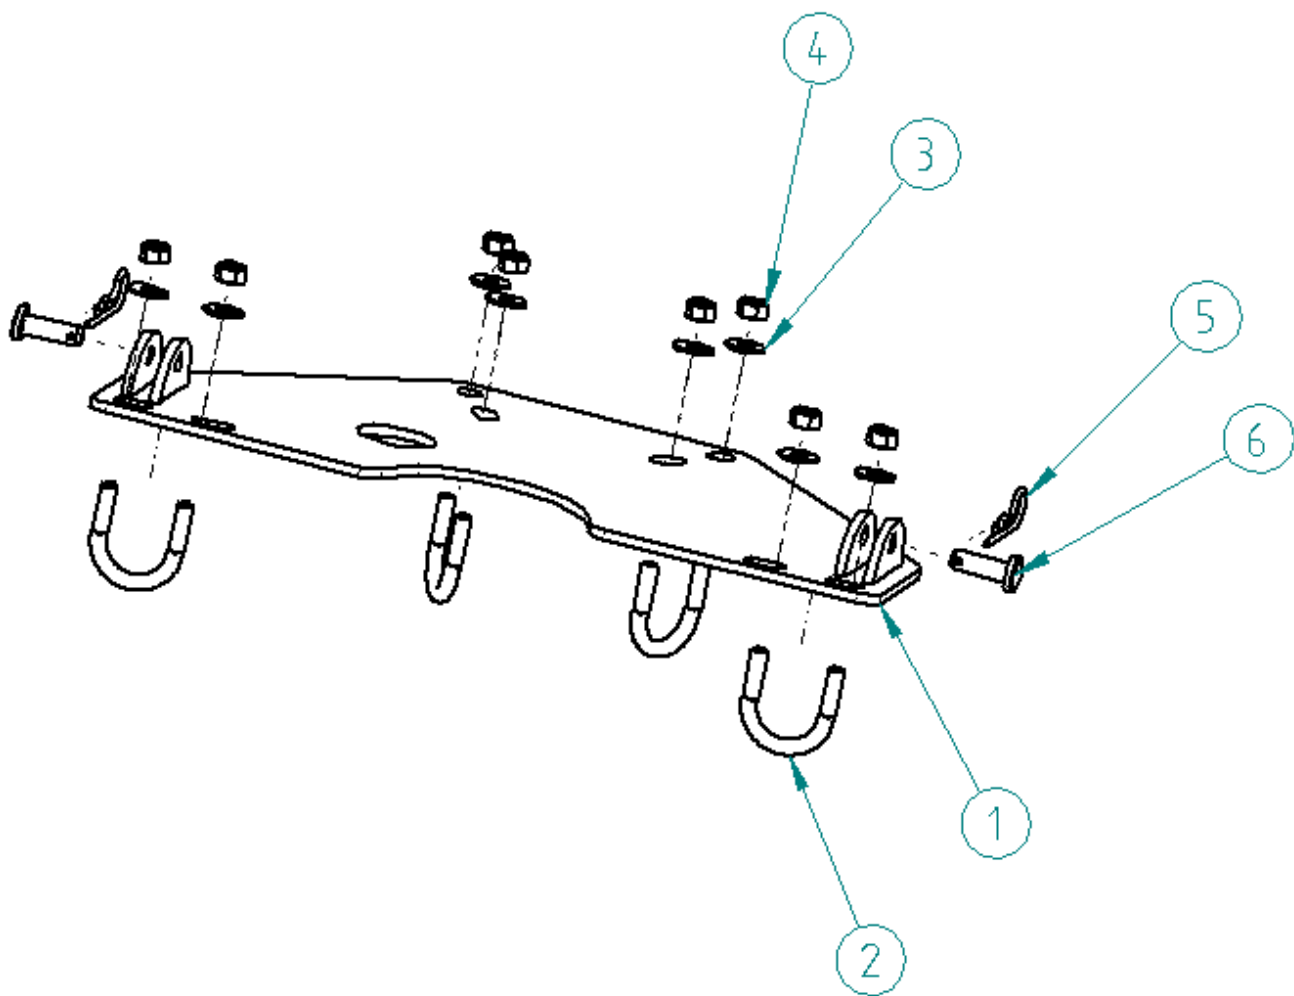

IRON BALTIC

SNOW PLOW MOUNTING KIT

HONDA

TRX 500 FA/FM/FE/FPA/FPE (...-2011) /FPM

Code 03.1300

Version 01112023

Keep this manual for future reference!

If you need any spare parts, please send this packaging data to your local dealer or to Iron Baltic
sales@ironbaltic.com

Iron Baltic Ltd | +372 653 3711 | sales@ironbaltic.com | www.ironbaltic.com

DOWNLOAD MULTILINGUAL
USER MANUAL

code.ironbaltic.com/u/DHN74Ou1

SPECIFICATION

Pos.	Description	Code	Amount
1	Snow plow mounting kit	03.1301	1
2	Clamp M8 x 42	OT.05.01.040	4
3	Washer 8/20 SFS 3738	OT.04.03.030	8
4	Nut M8 Nyloc DIN 985	OT.03.02.040	8
5	Cotter pin 2 mm	OT.07.01.010	2
6	Pin 10 x 40 mm	14.003	2