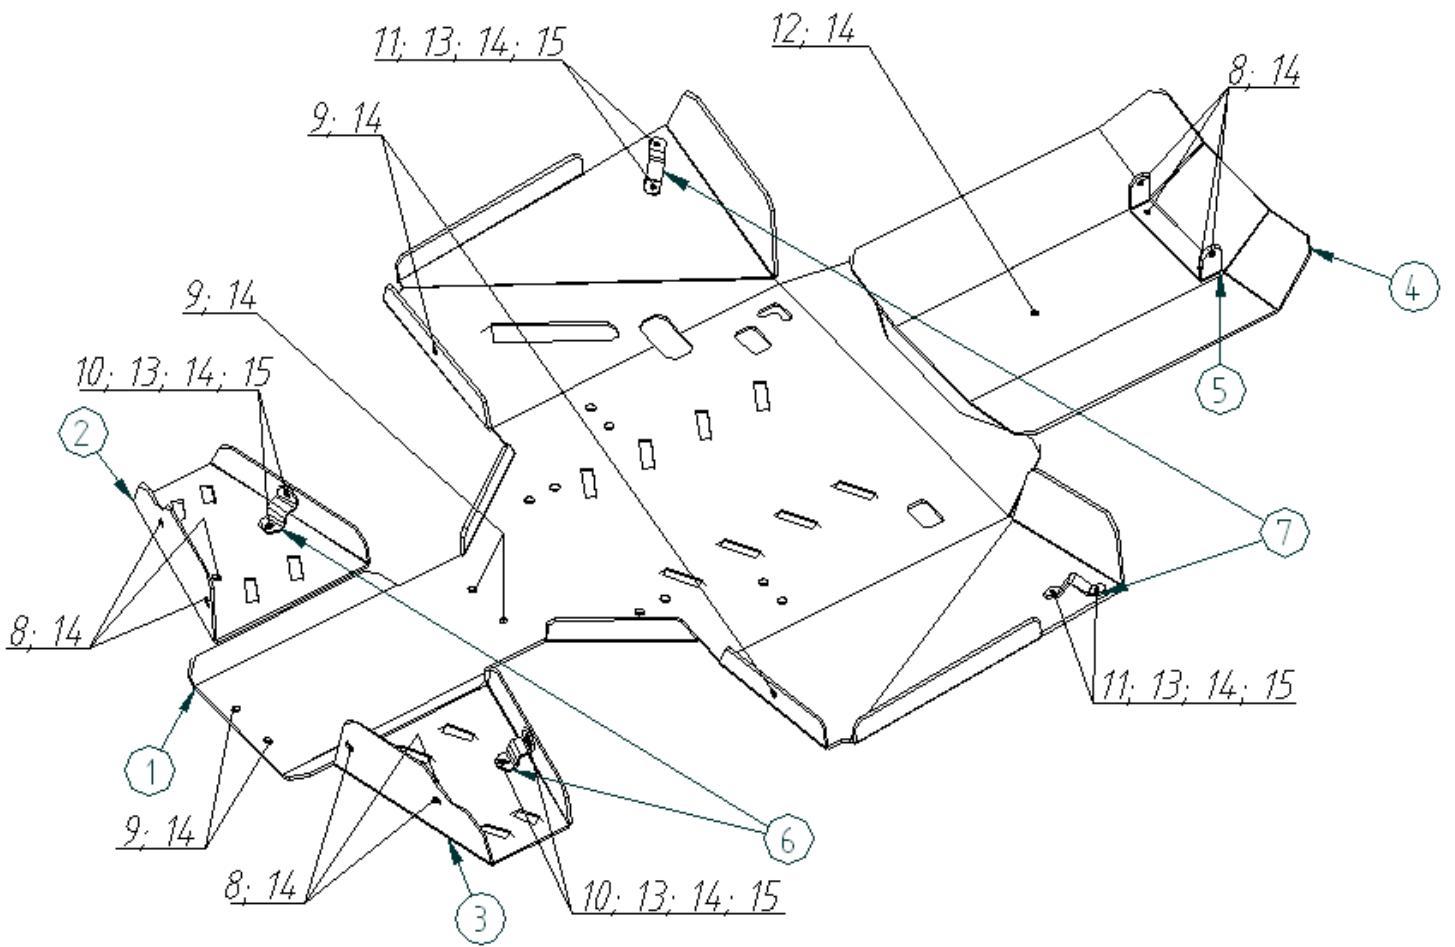

IRON BALTIC

ALUMINIUM SKID PLATE

TGB

425 Blade

Code 02.4600

Version 22102023

DOWNLOAD MULTILINGUAL
USER MANUAL

code.ironbaltic.com/u/Nyw1J58v

Keep this manual for future reference!

If you need any spare parts, please send this packaging data to your local dealer or to Iron Baltic
sales@ironbaltic.com

SPECIFICATION

| Pos. | Description | Code | Amount |
|------|----------------------------|--------------|--------|
| 1 | Skid plate | 02.4601 | 1 |
| 2 | Front right arm protection | 02.4602 | 1 |
| 3 | Front left arm protection | 02.4603 | 1 |
| 4 | Rear protection | 02.4604 | 1 |
| 5 | Bracket | 02.4605 | 1 |
| 6 | Bracket | 02.1419 | 2 |
| 7 | Bracket | 02.4606 | 2 |
| 8 | Bolt M6x20 DIN 7991 | OT.02.04.030 | 10 |
| 9 | Bolt M6x25 DIN 7991 | OT.02.04.040 | 6 |
| 10 | Bolt M6x30 DIN 7991 | OT.02.04.050 | 4 |
| 11 | Bolt M6x40 DIN 7991 | OT.02.04.070 | 4 |
| 12 | Bolt M6x60 DIN 7991 | OT.02.04.090 | 1 |
| 13 | Washer Ø6/18 DIN9021 | OT.04.02.020 | 8 |
| 14 | Conical washer Ø6 | 14.502 | 25 |
| 15 | Nut M6 Nyloc DIN985 | OT.03.02.030 | 8 |