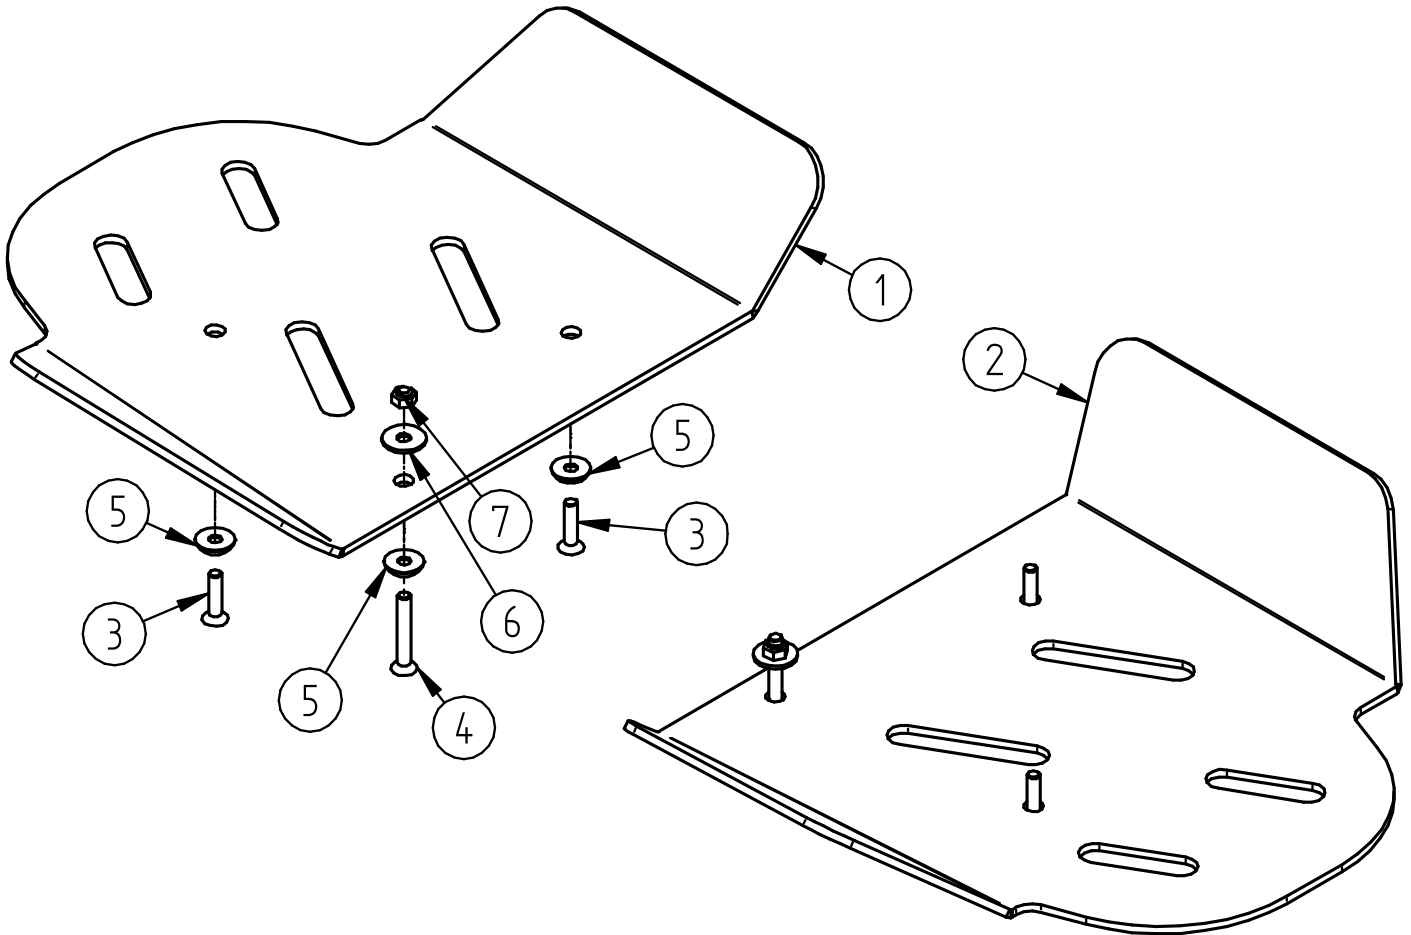

SPECIFICATION

Pos.	Description	Code	Amount
1	Rear right arm protection	02.404P	1
2	Rear left arm protection	02.404V	1
3	Bolt M6x25 DIN 7991	OT.02.04.040	4
4	Bolt M6x40 DIN 7991	OT.02.04.070	2
5	Conical washer Ø6	14.502	6
6	Washer Ø6/18 DIN 9021	OT.04.02.020	2
7	Nyloc nut M6 DIN 985	OT.03.02.030	2

FITTING INSTRUCTIONS

NB!

**We recommend using thread lock fluid on the bolts!
Bolts tend to loosen with vibration from ATV.**