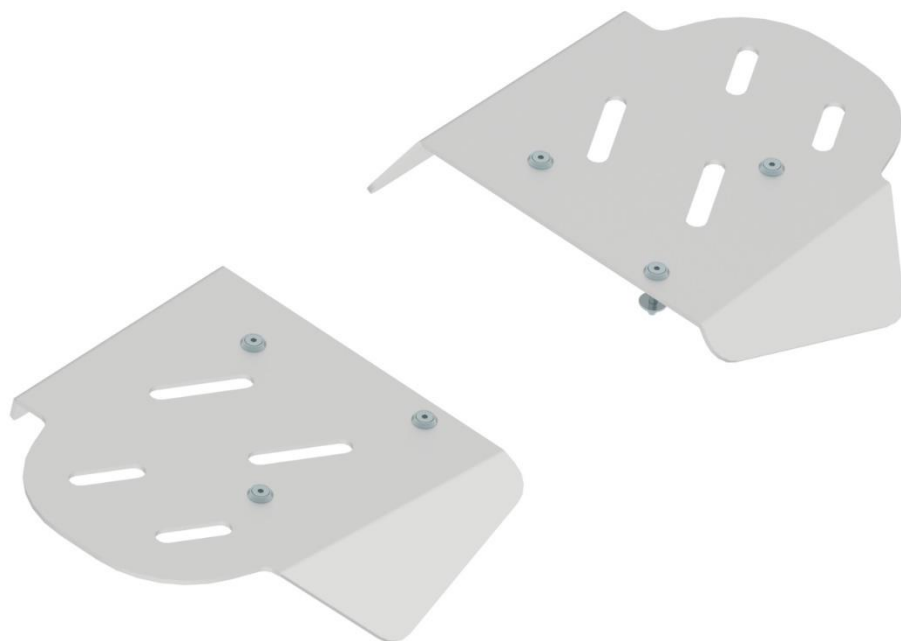

KAWASAKI

KVF 650 / 750 BruteForce 4x4

Code 02.404VP

Version 16102023

Keep this manual for future reference!

If you need any spare parts, please send this packaging data to your local dealer or to Iron Baltic
sales@ironbaltic.com