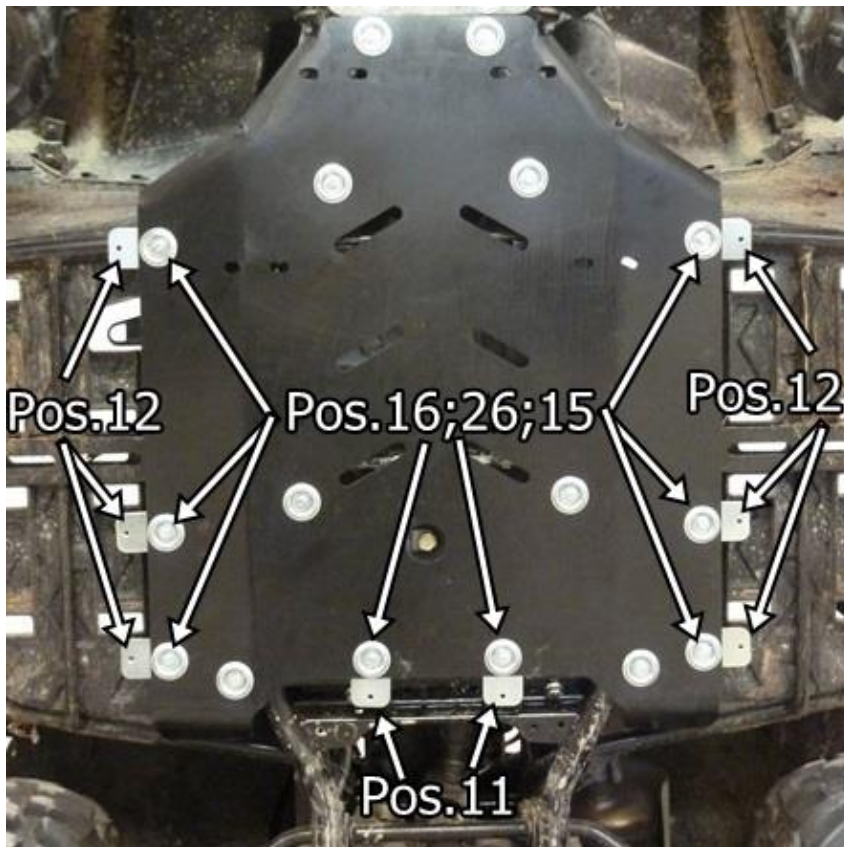

Keep this manual for future reference!

If you need any spare parts, please send this packaging data to your local dealer or to Iron Baltic
sales@ironbaltic.com

SPECIFICATION

Pos.	Description	Code	Amount
1	Front protection	02.15701	1
2	Right sideprotection	02.15704	1
3	Left sideprotection	02.15705	1
4	Middle protection	02.15302	1
5	Rear part	02.15303	1
6	Front left arm protection	02.15306	1
7	Front right arm protection	02.15307	1
8	Rear left arm protection	02.15308	1
9	Rear right arm protection	02.15309	1
10	Front arm protection bracket	02.15210	2
11	Installation plate	02.5006	4
12	Installation plate	02.8312	6
13	Bracket	03.1502	2
14	Installation bracket	02.5709	2
15	Dished washer	14.503	42
16	Bolt M6x16 DIN 933	OT.02.02.050	24
17	Bolt M6x25 DIN 933	OT.02.02.070	6
18	Bolt M6x30 DIN 933	OT.02.02.080	8
19	Bolt M6x60 DIN 933	OT.02.02.140	2
20	Bolt M8x20 DIN 933	OT.02.02.180	2
21	Bolt M8x30 DIN 933	OT.02.02.200	2
22	Bolt M6x25 DIN 7991	OT.02.04.040	2
23	Bolt M8x25 DIN 7991	OT.02.04.160	2
24	Conical washer Ø6	14.502	2
25	Conical washer Ø8	14.501	2
26	Washer Ø6/15 SFS 3738	OT.04.03.020	44
27	Washer Ø8/20 SFS 3738	OT.04.03.030	4
28	Big washer Ø6 DIN 9021	OT.04.02.020	2
29	Nyloc nut M6 DIN 985	OT.03.02.030	6
30	Nyloc nut M8 DIN 985	OT.03.02.040	2

FITTING INSTRUCTIONS

Step 1 Remove all standard plastic covers.

Step 2 Install front arm protections 02.15306 and 02.15307.

Step 3

Install rear arm protections 02.15308 and 02.15309.

Step 4

Install front protection 02.15701 and plates 02.5006.

Step 5 Install middle protection 02.15302.

Step 6 Install plates 02.5006 and 02.8312 to the middle protection.

Step 7

Install rear protection 02.15303.

Step 8

Install side protections 02.15704 and 02.15705.