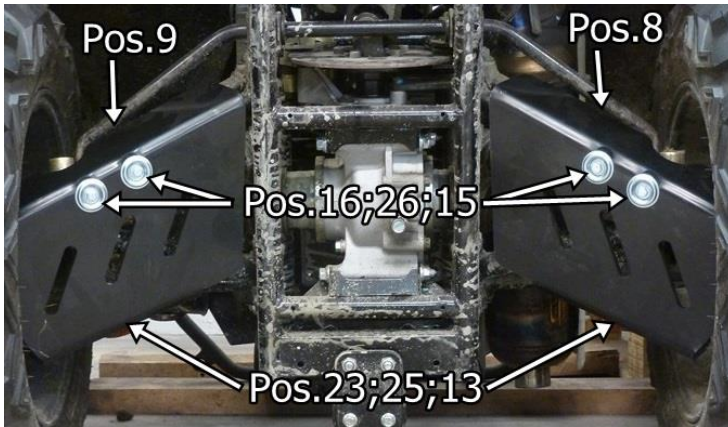

Keep this manual for future reference!

If you need any spare parts, please send this packaging data to your local dealer or to Iron Baltic
sales@ironbaltic.com

SPECIFICATION

Pos.	Description	Code	Amount
1	Front protection	02.15701	1
2	Right sideprotection	02.15704	1
3	Left sideprotection	02.15705	1
4	Middle protection	02.15302	1
5	Rear part	02.15303	1
6	Front left arm protection	02.15306	1
7	Front right arm protection	02.15307	1
8	Rear left arm protection	02.15308	1
9	Rear right arm protection	02.15309	1
10	Front arm protection bracket	02.15210	2
11	Installation plate	02.5006	4
12	Installation plate	02.8312	6
13	Bracket	03.1502	2
14	Installation bracket	02.5709	2
15	Dished washer	14.503	42
16	Bolt M6x16 DIN 933	OT.02.02.050	24
17	Bolt M6x25 DIN 933	OT.02.02.070	6
18	Bolt M6x30 DIN 933	OT.02.02.080	8
19	Bolt M6x60 DIN 933	OT.02.02.140	2
20	Bolt M8x20 DIN 933	OT.02.02.180	2
21	Bolt M8x30 DIN 933	OT.02.02.200	2
22	Bolt M6x25 DIN 7991	OT.02.04.040	2
23	Bolt M8x25 DIN 7991	OT.02.04.160	2
24	Conical washer Ø6	14.502	2
25	Conical washer Ø8	14.501	2
26	Washer Ø6/15 SFS 3738	OT.04.03.020	44
27	Washer Ø8/20 SFS 3738	OT.04.03.030	4
28	Big washer Ø6 DIN 9021	OT.04.02.020	2
29	Nyloc nut M6 DIN 985	OT.03.02.030	6
30	Nyloc nut M8 DIN 985	OT.03.02.040	2

FITTING INSTRUCTIONS

Step 1 Remove all standard plastic covers.

Step 2 Install front arm protections 02.15306 and 02.15307.

Step 3

Install rear arm protections 02.15308 and 02.15309.

Step 4

Install front protection 02.15701 and plates 02.5006.

Step 5 Install middle protection 02.15302.

Step 6 Install plates 02.5006 and 02.8312 to the middle protection.

Step 7

Install rear protection 02.15303.

Step 8

Install side protections 02.15704 and 02.15705.