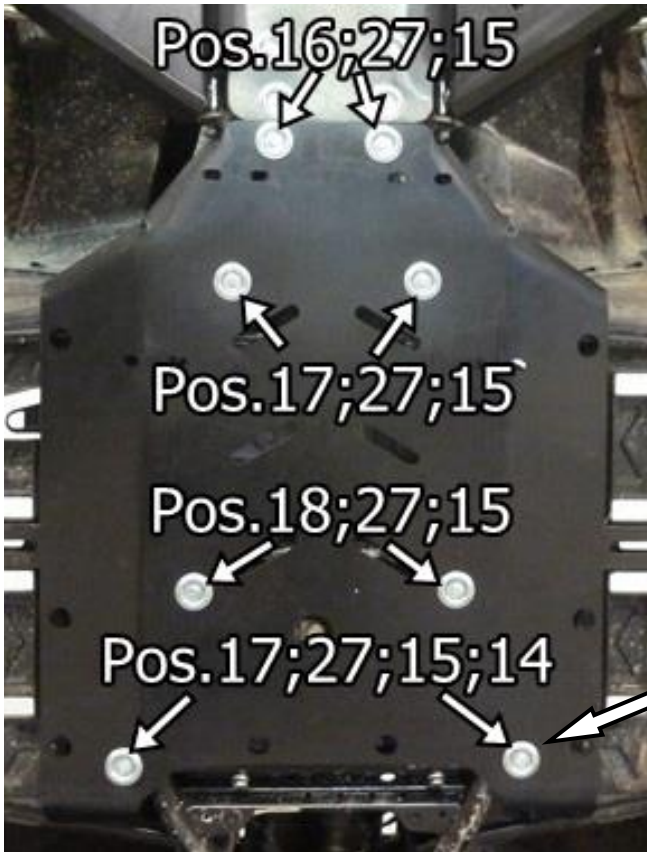

Keep this manual for future reference!

If you need any spare parts, please send this packaging data to your local dealer or to Iron Baltic
sales@ironbaltic.com

SPECIFICATION

Pos.	Description	Code	Amount
1	Front protection	02.15701	1
2	Right sideprotection	02.15704	1
3	Left sideprotection	02.15705	1
4	Middle protection	02.15302	1
5	Rear part	02.15303	1
6	Front left arm protection	02.15306	1
7	Front right arm protection	02.15307	1
8	Rear left arm protection	02.15308	1
9	Rear right arm protection	02.15309	1
10	Front arm protection bracket	02.15210	2
11	Installation plate	02.5006	4
12	Installation plate	02.8312	6
13	Bracket	03.1502	2
14	Installation bracket	02.5709	2
15	Dished washer	14.503	42
16	Bolt M6x16 DIN 933	OT.02.02.050	24
17	Bolt M6x25 DIN 933	OT.02.02.070	6
18	Bolt M6x30 DIN 933	OT.02.02.080	8
19	Bolt M6x60 DIN 933	OT.02.02.140	2
20	Bolt M8x20 DIN 933	OT.02.02.180	2
21	Bolt M8x30 DIN 933	OT.02.02.200	2
22	Bolt M6x25 DIN 7991	OT.02.04.040	2
23	Bolt M8x25 DIN 7991	OT.02.04.160	2
24	Conical washer Ø6	14.502	2
25	Conical washer Ø8	14.501	2
26	Washer Ø6/15 SFS 3738	OT.04.03.020	44
27	Washer Ø8/20 SFS 3738	OT.04.03.030	4
28	Big washer Ø6 DIN 9021	OT.04.02.020	2
29	Nyloc nut M6 DIN 985	OT.03.02.030	6
30	Nyloc nut M8 DIN 985	OT.03.02.040	2

FITTING INSTRUCTIONS

Step 1 Remove all standard plastic covers.

Step 2 Install front arm protections 02.15306 and 02.15307.

Step 3

Install rear arm protections 02.15308 and 02.15309.

Step 4

Install front protection 02.15701 and plates 02.5006.

Step 5 Install middle protection 02.15302.

Step 6 Install plates 02.5006 and 02.8312 to the middle protection.

Step 7

Install rear protection 02.15303.

Step 8

Install side protections 02.15704 and 02.15705.