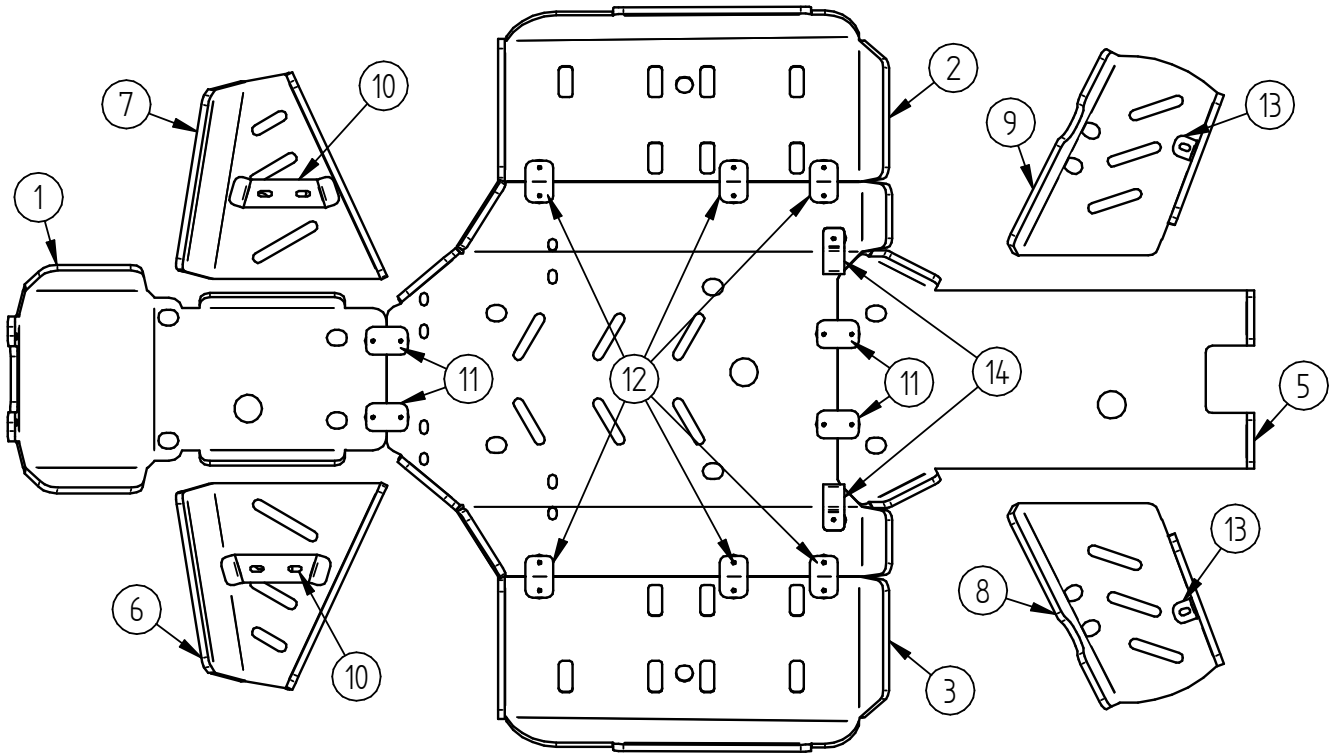

Keep this manual for future reference!

If you need any spare parts, please send this packaging data to your local dealer or to Iron Baltic
sales@ironbaltic.com

SPECIFICATION

Pos.	Description	Code	Amount
1	Front protection	02.15701	1
2	Right sideprotection	02.15704	1
3	Left sideprotection	02.15705	1
4	Middle protection	02.15302	1
5	Rear part	02.15303	1
6	Front left arm protection	02.15306	1
7	Front right arm protection	02.15307	1
8	Rear left arm protection	02.15308	1
9	Rear right arm protection	02.15309	1
10	Front arm protection bracket	02.15210	2
11	Installation plate	02.5006	4
12	Installation plate	02.8312	6
13	Bracket	03.1502	2
14	Installation bracket	02.5709	2
15	Dished washer	14.503	42
16	Bolt M6x16 DIN 933	OT.02.02.050	24
17	Bolt M6x25 DIN 933	OT.02.02.070	6
18	Bolt M6x30 DIN 933	OT.02.02.080	8
19	Bolt M6x60 DIN 933	OT.02.02.140	2
20	Bolt M8x20 DIN 933	OT.02.02.180	2
21	Bolt M8x30 DIN 933	OT.02.02.200	2
22	Bolt M6x25 DIN 7991	OT.02.04.040	2
23	Bolt M8x25 DIN 7991	OT.02.04.160	2
24	Conical washer Ø6	14.502	2
25	Conical washer Ø8	14.501	2
26	Washer Ø6/15 SFS 3738	OT.04.03.020	44
27	Washer Ø8/20 SFS 3738	OT.04.03.030	4
28	Big washer Ø6 DIN 9021	OT.04.02.020	2
29	Nyloc nut M6 DIN 985	OT.03.02.030	6
30	Nyloc nut M8 DIN 985	OT.03.02.040	2

FITTING INSTRUCTIONS

Step 1 Remove all standard plastic covers.

Step 2 Install front arm protections 02.15306 and 02.15307.

Step 3

Install rear arm protections 02.15308 and 02.15309.

Step 4

Install front protection 02.15701 and plates 02.5006.

Step 5 Install middle protection 02.15302.

Step 6 Install plates 02.5006 and 02.8312 to the middle protection.

Step 7

Install rear protection 02.15303.

Step 8

Install side protections 02.15704 and 02.15705.