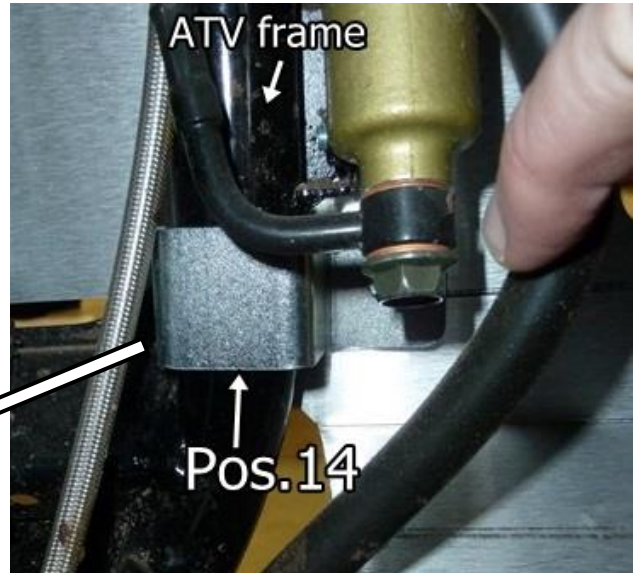

Keep this manual for future reference!

If you need any spare parts, please send this packaging data to your local dealer or to Iron Baltic
sales@ironbaltic.com

SPECIFICATION

Pos.	Description	Code	Amount
1	Front protection	02.15701	1
2	Right sideprotection	02.15704	1
3	Left sideprotection	02.15705	1
4	Middle protection	02.15302	1
5	Rear part	02.15303	1
6	Front left arm protection	02.15306	1
7	Front right arm protection	02.15307	1
8	Rear left arm protection	02.15308	1
9	Rear right arm protection	02.15309	1
10	Front arm protection bracket	02.15210	2
11	Installation plate	02.5006	4
12	Installation plate	02.8312	6
13	Bracket	03.1502	2
14	Installation bracket	02.5709	2
15	Dished washer	14.503	42
16	Bolt M6x16 DIN 933	OT.02.02.050	24
17	Bolt M6x25 DIN 933	OT.02.02.070	6
18	Bolt M6x30 DIN 933	OT.02.02.080	8
19	Bolt M6x60 DIN 933	OT.02.02.140	2
20	Bolt M8x20 DIN 933	OT.02.02.180	2
21	Bolt M8x30 DIN 933	OT.02.02.200	2
22	Bolt M6x25 DIN 7991	OT.02.04.040	2
23	Bolt M8x25 DIN 7991	OT.02.04.160	2
24	Conical washer Ø6	14.502	2
25	Conical washer Ø8	14.501	2
26	Washer Ø6/15 SFS 3738	OT.04.03.020	44
27	Washer Ø8/20 SFS 3738	OT.04.03.030	4
28	Big washer Ø6 DIN 9021	OT.04.02.020	2
29	Nyloc nut M6 DIN 985	OT.03.02.030	6
30	Nyloc nut M8 DIN 985	OT.03.02.040	2

FITTING INSTRUCTIONS

Step 1 Remove all standard plastic covers.

Step 2 Install front arm protections 02.15306 and 02.15307.

Step 3

Install rear arm protections 02.15308 and 02.15309.

Step 4

Install front protection 02.15701 and plates 02.5006.

Step 5 Install middle protection 02.15302.

Step 6 Install plates 02.5006 and 02.8312 to the middle protection.

Step 7

Install rear protection 02.15303.

Step 8

Install side protections 02.15704 and 02.15705.