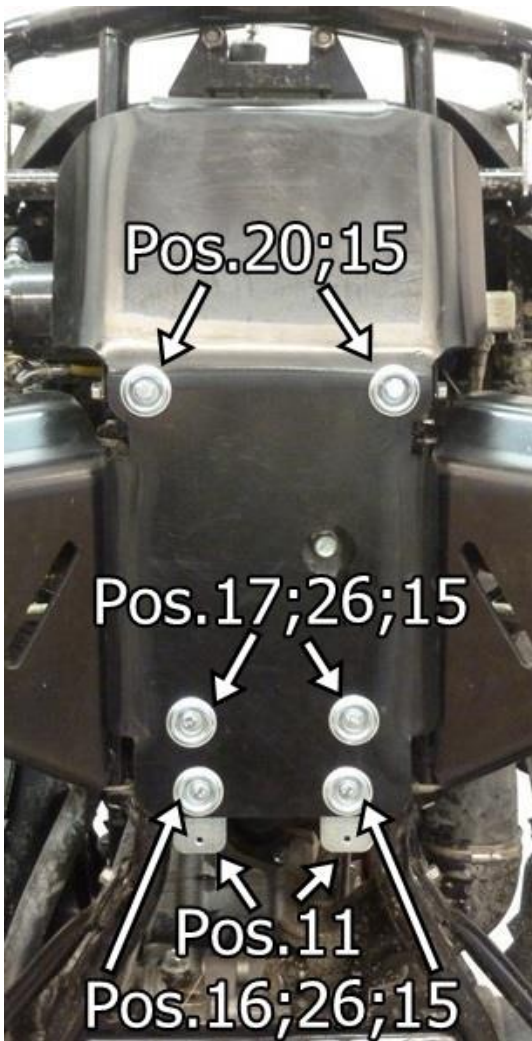

Keep this manual for future reference!

If you need any spare parts, please send this packaging data to your local dealer or to Iron Baltic
sales@ironbaltic.com

SPECIFICATION

Pos.	Description	Code	Amount
1	Front protection	02.15701	1
2	Right sideprotection	02.15704	1
3	Left sideprotection	02.15705	1
4	Middle protection	02.15302	1
5	Rear part	02.15303	1
6	Front left arm protection	02.15306	1
7	Front right arm protection	02.15307	1
8	Rear left arm protection	02.15308	1
9	Rear right arm protection	02.15309	1
10	Front arm protection bracket	02.15210	2
11	Installation plate	02.5006	4
12	Installation plate	02.8312	6
13	Bracket	03.1502	2
14	Installation bracket	02.5709	2
15	Dished washer	14.503	42
16	Bolt M6x16 DIN 933	OT.02.02.050	24
17	Bolt M6x25 DIN 933	OT.02.02.070	6
18	Bolt M6x30 DIN 933	OT.02.02.080	8
19	Bolt M6x60 DIN 933	OT.02.02.140	2
20	Bolt M8x20 DIN 933	OT.02.02.180	2
21	Bolt M8x30 DIN 933	OT.02.02.200	2
22	Bolt M6x25 DIN 7991	OT.02.04.040	2
23	Bolt M8x25 DIN 7991	OT.02.04.160	2
24	Conical washer Ø6	14.502	2
25	Conical washer Ø8	14.501	2
26	Washer Ø6/15 SFS 3738	OT.04.03.020	44
27	Washer Ø8/20 SFS 3738	OT.04.03.030	4
28	Big washer Ø6 DIN 9021	OT.04.02.020	2
29	Nyloc nut M6 DIN 985	OT.03.02.030	6
30	Nyloc nut M8 DIN 985	OT.03.02.040	2

FITTING INSTRUCTIONS

Step 1 Remove all standard plastic covers.

Step 2 Install front arm protections 02.15306 and 02.15307.

Step 3

Install rear arm protections 02.15308 and 02.15309.

Step 4

Install front protection 02.15701 and plates 02.5006.

Step 5 Install middle protection 02.15302.

Step 6 Install plates 02.5006 and 02.8312 to the middle protection.

Step 7

Install rear protection 02.15303.

Step 8

Install side protections 02.15704 and 02.15705.