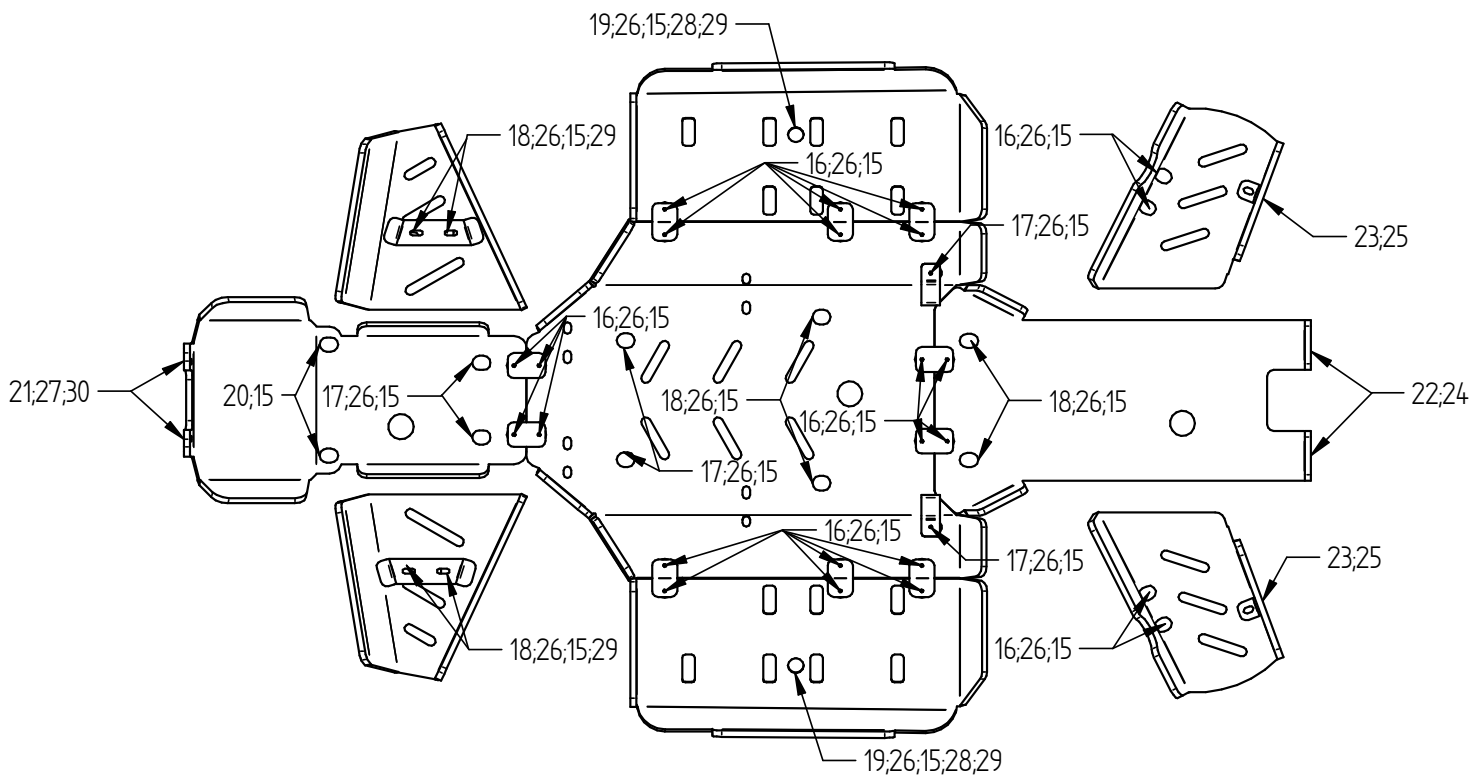

IRON BALTIC

PLASTIC SKID PLATE

DOWNLOAD MULTILINGUAL
USER MANUAL

code.ironbaltic.com/u/tqsqz5za

SMC

MBX 720

Code 02.15700

Version 01092023

Keep this manual for future reference!

If you need any spare parts, please send this packaging data to your local dealer or to Iron Baltic
sales@ironbaltic.com

SPECIFICATION

Pos.	Description	Code	Amount
1	Front protection	02.15701	1
2	Right sideprotection	02.15704	1
3	Left sideprotection	02.15705	1
4	Middle protection	02.15302	1
5	Rear part	02.15303	1
6	Front left arm protection	02.15306	1
7	Front right arm protection	02.15307	1
8	Rear left arm protection	02.15308	1
9	Rear right arm protection	02.15309	1
10	Front arm protection bracket	02.15210	2
11	Installation plate	02.5006	4
12	Installation plate	02.8312	6
13	Bracket	03.1502	2
14	Installation bracket	02.5709	2
15	Dished washer	14.503	42
16	Bolt M6x16 DIN 933	OT.02.02.050	24
17	Bolt M6x25 DIN 933	OT.02.02.070	6
18	Bolt M6x30 DIN 933	OT.02.02.080	8
19	Bolt M6x60 DIN 933	OT.02.02.140	2
20	Bolt M8x20 DIN 933	OT.02.02.180	2
21	Bolt M8x30 DIN 933	OT.02.02.200	2
22	Bolt M6x25 DIN 7991	OT.02.04.040	2
23	Bolt M8x25 DIN 7991	OT.02.04.160	2
24	Conical washer Ø6	14.502	2
25	Conical washer Ø8	14.501	2
26	Washer Ø6/15 SFS 3738	OT.04.03.020	44
27	Washer Ø8/20 SFS 3738	OT.04.03.030	4
28	Big washer Ø6 DIN 9021	OT.04.02.020	2
29	Nyloc nut M6 DIN 985	OT.03.02.030	6
30	Nyloc nut M8 DIN 985	OT.03.02.040	2

FITTING INSTRUCTIONS

Step 1 Remove all standard plastic covers.

Step 2 Install front arm protections 02.15306 and 02.15307.

Step 3

Install rear arm protections 02.15308 and 02.15309.

Step 4

Install front protection 02.15701 and plates 02.5006.

Step 5 Install middle protection 02.15302.

Step 6 Install plates 02.5006 and 02.8312 to the middle protection.

Step 7

Install rear protection 02.15303.

Step 8

Install side protections 02.15704 and 02.15705.