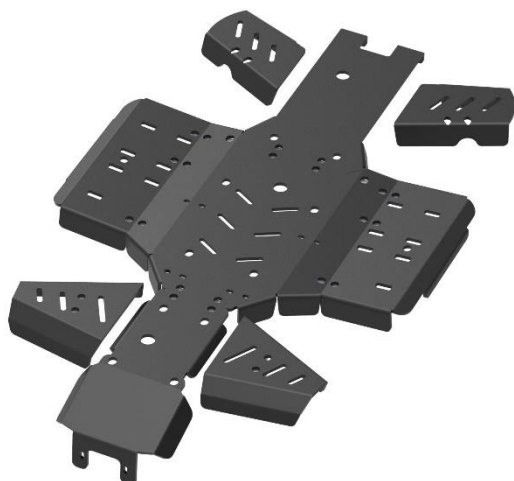

IRON BALTIC

PLASTIC SKID PLATE

DOWNLOAD MULTILINGUAL
USER MANUAL

code.ironbaltic.com/u/tqsqz5za

SMC

MBX 720

Code 02.15700

Version 01092023

Keep this manual for future reference!

If you need any spare parts, please send this packaging data to your local dealer or to Iron Baltic
sales@ironbaltic.com

SPECIFICATION

Pos.	Description	Code	Amount
1	Front protection	02.15701	1
2	Right sideprotection	02.15704	1
3	Left sideprotection	02.15705	1
4	Middle protection	02.15302	1
5	Rear part	02.15303	1
6	Front left arm protection	02.15306	1
7	Front right arm protection	02.15307	1
8	Rear left arm protection	02.15308	1
9	Rear right arm protection	02.15309	1
10	Front arm protection bracket	02.15210	2
11	Installation plate	02.5006	4
12	Installation plate	02.8312	6
13	Bracket	03.1502	2
14	Installation bracket	02.5709	2
15	Dished washer	14.503	42
16	Bolt M6x16 DIN 933	OT.02.02.050	24
17	Bolt M6x25 DIN 933	OT.02.02.070	6
18	Bolt M6x30 DIN 933	OT.02.02.080	8
19	Bolt M6x60 DIN 933	OT.02.02.140	2
20	Bolt M8x20 DIN 933	OT.02.02.180	2
21	Bolt M8x30 DIN 933	OT.02.02.200	2
22	Bolt M6x25 DIN 7991	OT.02.04.040	2
23	Bolt M8x25 DIN 7991	OT.02.04.160	2
24	Conical washer Ø6	14.502	2
25	Conical washer Ø8	14.501	2
26	Washer Ø6/15 SFS 3738	OT.04.03.020	44
27	Washer Ø8/20 SFS 3738	OT.04.03.030	4
28	Big washer Ø6 DIN 9021	OT.04.02.020	2
29	Nyloc nut M6 DIN 985	OT.03.02.030	6
30	Nyloc nut M8 DIN 985	OT.03.02.040	2

FITTING INSTRUCTIONS

Step 1 Remove all standard plastic covers.

Step 2 Install front arm protections 02.15306 and 02.15307.

Step 3

Install rear arm protections 02.15308 and 02.15309.

Step 4

Install front protection 02.15701 and plates 02.5006.

Step 5 Install middle protection 02.15302.

Step 6 Install plates 02.5006 and 02.8312 to the middle protection.

Step 7

Install rear protection 02.15303.

Step 8

Install side protections 02.15704 and 02.15705.