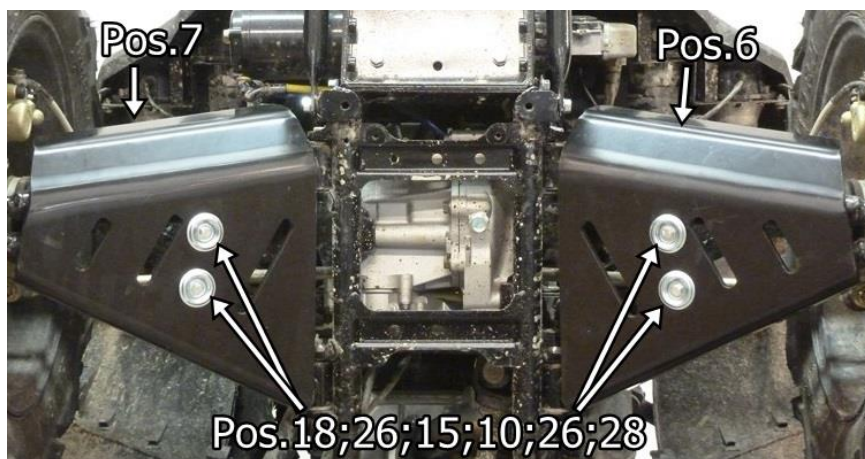

Pos.	Description	Code	Amount
1	Front protection	02.15301	1
2	Middle protection	02.15502	1
3	Rear part	02.15503	1
4	Right sideprotection	02.15504	1
5	Left sideprotection	02.15505	1
6	Front left arm protection	02.15306	1
7	Front right arm protection	02.15307	1
8	Rear left arm protection	02.15308	1
9	Rear right arm protection	02.15309	1
10	Front arm protection bracket	02.15210	2
11	Installation plate	02.5006	4
12	Installation plate	02.8312	8
13	Bracket	03.1502	2
14	Installation bracket	02.5709	2
15	Dished washer	14.503	46
16	Bolt M6x16 DIN 933	OT.02.02.050	28
17	Bolt M6x25 DIN 933	OT.02.02.070	6
18	Bolt M6x30 DIN 933	OT.02.02.080	8
19	Bolt M6x60 DIN 933	OT.02.02.140	2
20	Bolt M8x20 DIN 933	OT.02.02.180	2
21	Bolt M6x25 DIN 7991	OT.02.04.040	2
22	Bolt M6x30 DIN 7991	OT.02.04.050	2
23	Bolt M8x25 DIN 7991	OT.02.04.160	2
24	Conical washer Ø6	14.502	4
25	Conical washer Ø8	14.501	2
26	Washer Ø6/15 SFS 3738	OT.04.03.020	48
27	Big washer Ø6/18 DIN 9021	OT.04.02.020	2
28	Nyloc nut M6 DIN 985	OT.03.02.030	6

FITTING INSTRUCTIONS

Step 1 Remove all standard plastic covers.

Step 2 Install front arm protections 02.15306 and 02.15307.

Step 3

Install rear arm protections 02.15308 and 02.15309.

Step 4

Install front protection 02.15301 and plates 02.5006. If ATV is fitted with bumper, then use M8x20 bolt without the dished washer.