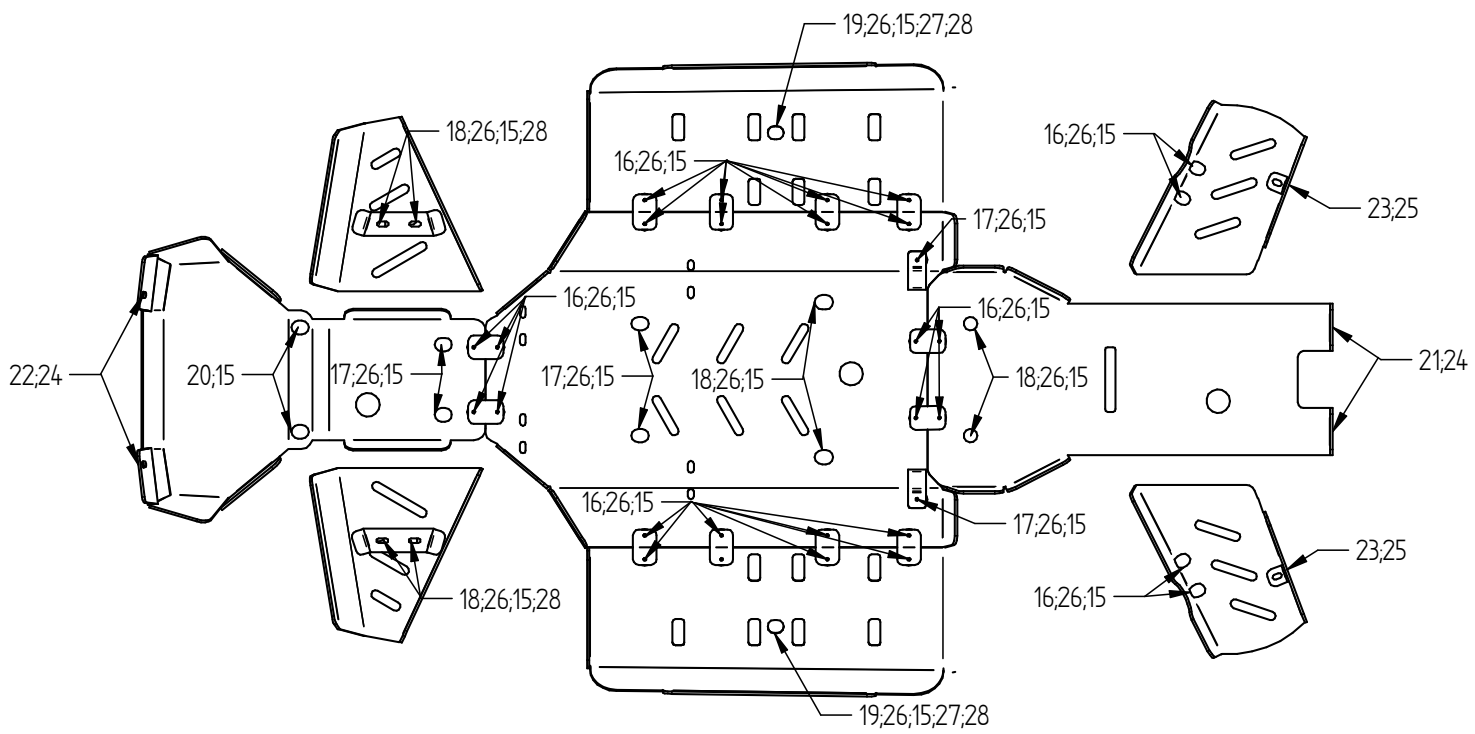

PLASTIC SKID PLATE

DOWNLOAD MULTILINGUAL
USER MANUAL

code.ironbaltic.com/u/JYFreOQy

SMC

J-Max 700 L

Code 02.15500

Version 01092023

Keep this manual for future reference!

Pos.	Description	Code	Amount
1	Front protection	02.15301	1
2	Middle protection	02.15502	1
3	Rear part	02.15503	1
4	Right sideprotection	02.15504	1
5	Left sideprotection	02.15505	1
6	Front left arm protection	02.15306	1
7	Front right arm protection	02.15307	1
8	Rear left arm protection	02.15308	1
9	Rear right arm protection	02.15309	1
10	Front arm protection bracket	02.15210	2
11	Installation plate	02.5006	4
12	Installation plate	02.8312	8
13	Bracket	03.1502	2
14	Installation bracket	02.5709	2
15	Dished washer	14.503	46
16	Bolt M6x16 DIN 933	OT.02.02.050	28
17	Bolt M6x25 DIN 933	OT.02.02.070	6
18	Bolt M6x30 DIN 933	OT.02.02.080	8
19	Bolt M6x60 DIN 933	OT.02.02.140	2
20	Bolt M8x20 DIN 933	OT.02.02.180	2
21	Bolt M6x25 DIN 7991	OT.02.04.040	2
22	Bolt M6x30 DIN 7991	OT.02.04.050	2
23	Bolt M8x25 DIN 7991	OT.02.04.160	2
24	Conical washer Ø6	14.502	4
25	Conical washer Ø8	14.501	2
26	Washer Ø6/15 SFS 3738	OT.04.03.020	48
27	Big washer Ø6/18 DIN 9021	OT.04.02.020	2
28	Nyloc nut M6 DIN 985	OT.03.02.030	6

FITTING INSTRUCTIONS

Step 1 Remove all standard plastic covers.

Step 2 Install front arm protections 02.15306 and 02.15307.

Step 3

Install rear arm protections 02.15308 and 02.15309.

Step 4

Install front protection 02.15301 and plates 02.5006. If ATV is fitted with bumper, then use M8x20 bolt without the dished washer.

Step 5 Install middle protection 02.15502.

Step 6 Install plates 02.5006 and 02.8312 to the middle protection.

Step 7 Install rear protection 02.15503.

Step 8 Install side protections 02.15504 and 02.15505.