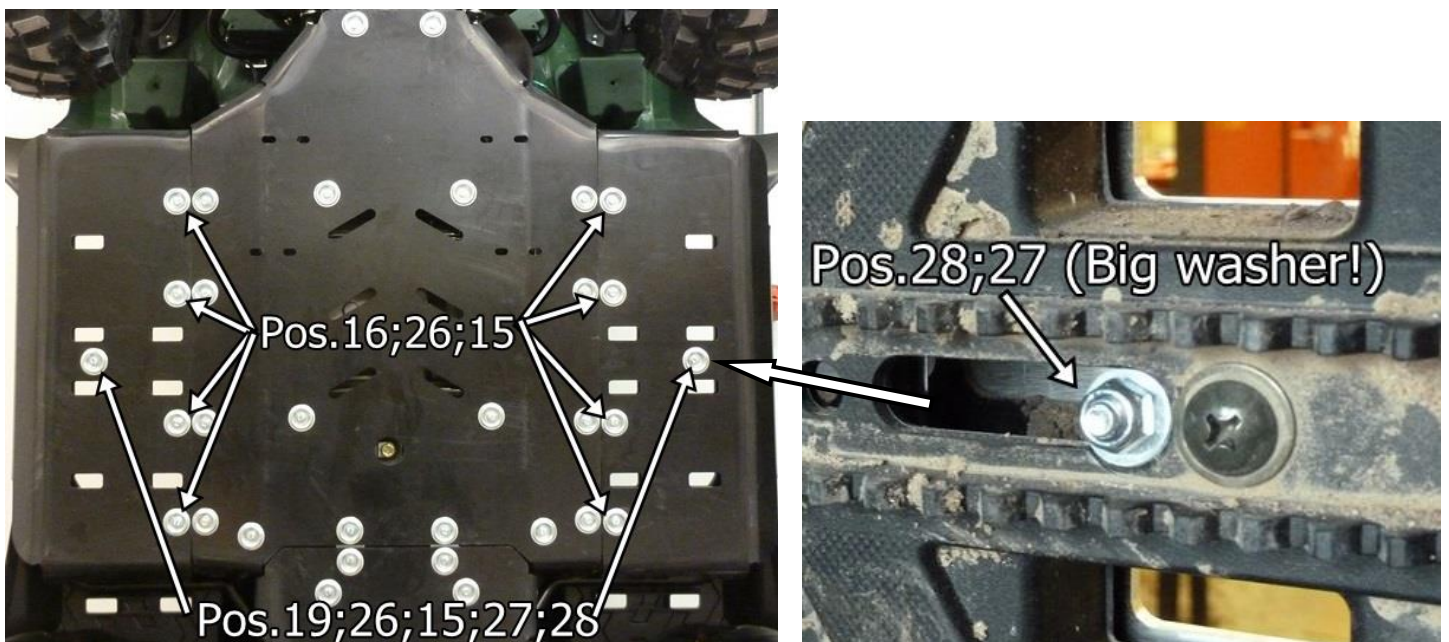

FITTING INSTRUCTIONS

Step 1 Remove all standard plastic covers.

Step 2 Install front arm protections 02.15306 and 02.15307.

Step 3

Install rear arm protections 02.15308 and 02.15309.

Step 4

Install front protection 02.15301 and plates 02.5006. If ATV is fitted with bumper, then use M8x20 bolt without the dished washer.

Step 5 Install middle protection 02.15502.

Step 6 Install plates 02.5006 and 02.8312 to the middle protection.

Step 7 Install rear protection 02.15503.

Step 8 Install side protections 02.15504 and 02.15505.