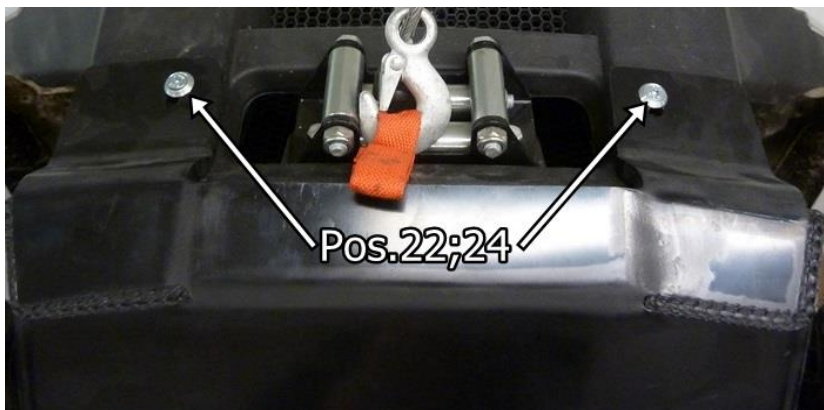

FITTING INSTRUCTIONS

Step 1 Remove all standard plastic covers.

Step 2 Install front arm protections 02.15306 and 02.15307.

Step 3

Install rear arm protections 02.15308 and 02.15309.

Step 4

Install front protection 02.15301 and plates 02.5006. If ATV is fitted with bumper, then use M8x20 bolt without the dished washer.