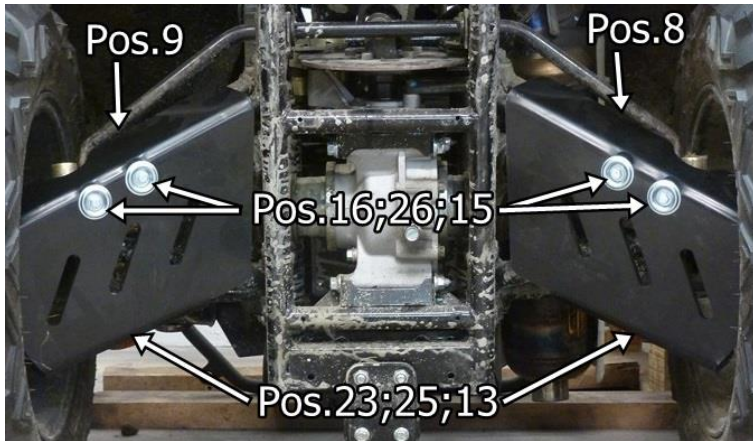

Pos.	Description	Code	Amount
1	Front protection	02.15301	1
2	Middle protection	02.15502	1
3	Rear part	02.15503	1
4	Right sideprotection	02.15504	1
5	Left sideprotection	02.15505	1
6	Front left arm protection	02.15306	1
7	Front right arm protection	02.15307	1
8	Rear left arm protection	02.15308	1
9	Rear right arm protection	02.15309	1
10	Front arm protection bracket	02.15210	2
11	Installation plate	02.5006	4
12	Installation plate	02.8312	8
13	Bracket	03.1502	2
14	Installation bracket	02.5709	2
15	Dished washer	14.503	46
16	Bolt M6x16 DIN 933	OT.02.02.050	28
17	Bolt M6x25 DIN 933	OT.02.02.070	6
18	Bolt M6x30 DIN 933	OT.02.02.080	8
19	Bolt M6x60 DIN 933	OT.02.02.140	2
20	Bolt M8x20 DIN 933	OT.02.02.180	2
21	Bolt M6x25 DIN 7991	OT.02.04.040	2
22	Bolt M6x30 DIN 7991	OT.02.04.050	2
23	Bolt M8x25 DIN 7991	OT.02.04.160	2
24	Conical washer Ø6	14.502	4
25	Conical washer Ø8	14.501	2
26	Washer Ø6/15 SFS 3738	OT.04.03.020	48
27	Big washer Ø6/18 DIN 9021	OT.04.02.020	2
28	Nyloc nut M6 DIN 985	OT.03.02.030	6

FITTING INSTRUCTIONS

Step 1 Remove all standard plastic covers.

Step 2 Install front arm protections 02.15306 and 02.15307.

Step 3

Install rear arm protections 02.15308 and 02.15309.

Step 4

Install front protection 02.15301 and plates 02.5006. If ATV is fitted with bumper, then use M8x20 bolt without the dished washer.

Step 5 Install middle protection 02.15502.

Step 6 Install plates 02.5006 and 02.8312 to the middle protection.

Step 7 Install rear protection 02.15503.

Step 8 Install side protections 02.15504 and 02.15505.