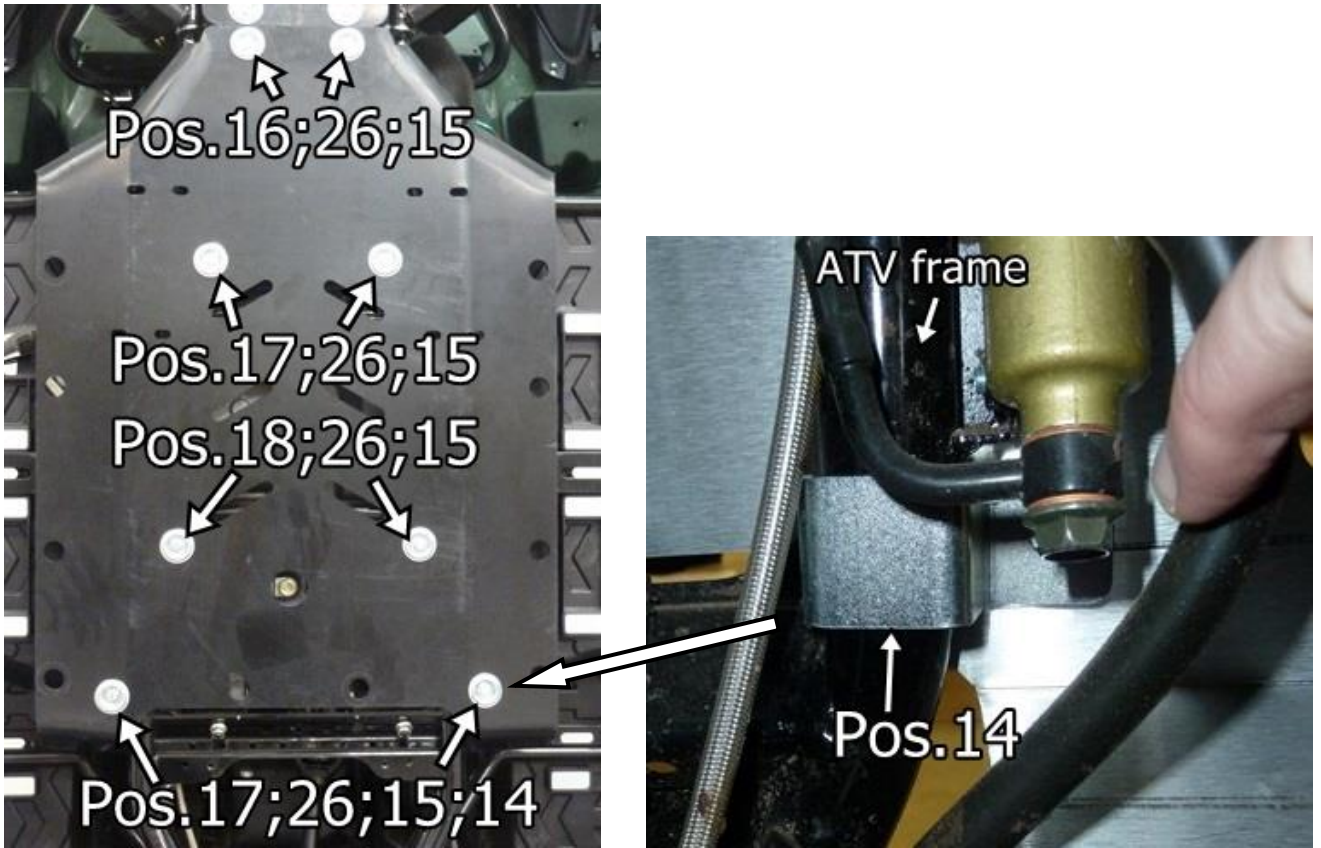

Pos.	Description	Code	Amount
1	Front protection	02.15301	1
2	Middle protection	02.15502	1
3	Rear part	02.15503	1
4	Right sideprotection	02.15504	1
5	Left sideprotection	02.15505	1
6	Front left arm protection	02.15306	1
7	Front right arm protection	02.15307	1
8	Rear left arm protection	02.15308	1
9	Rear right arm protection	02.15309	1
10	Front arm protection bracket	02.15210	2
11	Installation plate	02.5006	4
12	Installation plate	02.8312	8
13	Bracket	03.1502	2
14	Installation bracket	02.5709	2
15	Dished washer	14.503	46
16	Bolt M6x16 DIN 933	OT.02.02.050	28
17	Bolt M6x25 DIN 933	OT.02.02.070	6
18	Bolt M6x30 DIN 933	OT.02.02.080	8
19	Bolt M6x60 DIN 933	OT.02.02.140	2
20	Bolt M8x20 DIN 933	OT.02.02.180	2
21	Bolt M6x25 DIN 7991	OT.02.04.040	2
22	Bolt M6x30 DIN 7991	OT.02.04.050	2
23	Bolt M8x25 DIN 7991	OT.02.04.160	2
24	Conical washer Ø6	14.502	4
25	Conical washer Ø8	14.501	2
26	Washer Ø6/15 SFS 3738	OT.04.03.020	48
27	Big washer Ø6/18 DIN 9021	OT.04.02.020	2
28	Nyloc nut M6 DIN 985	OT.03.02.030	6

FITTING INSTRUCTIONS

Step 1 Remove all standard plastic covers.

Step 2 Install front arm protections 02.15306 and 02.15307.

Step 3

Install rear arm protections 02.15308 and 02.15309.

Step 4

Install front protection 02.15301 and plates 02.5006. If ATV is fitted with bumper, then use M8x20 bolt without the dished washer.

Step 5 Install middle protection 02.15502.

Step 6 Install plates 02.5006 and 02.8312 to the middle protection.

Step 7 Install rear protection 02.15503.

Step 8 Install side protections 02.15504 and 02.15505.