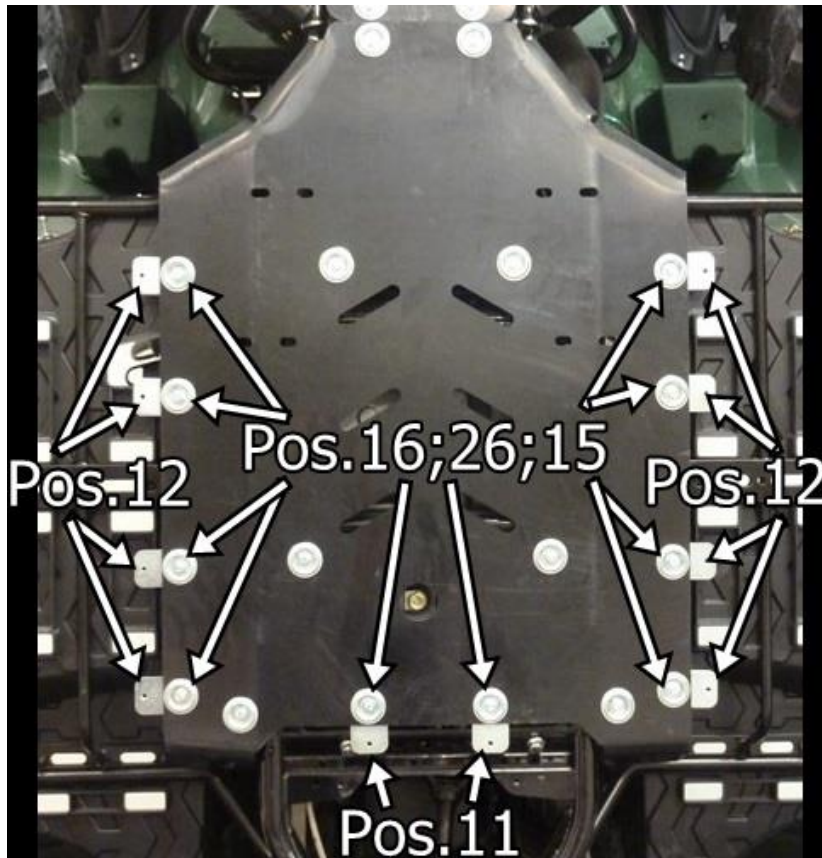

Pos.	Description	Code	Amount
1	Front protection	02.15301	1
2	Middle protection	02.15502	1
3	Rear part	02.15503	1
4	Right sideprotection	02.15504	1
5	Left sideprotection	02.15505	1
6	Front left arm protection	02.15306	1
7	Front right arm protection	02.15307	1
8	Rear left arm protection	02.15308	1
9	Rear right arm protection	02.15309	1
10	Front arm protection bracket	02.15210	2
11	Installation plate	02.5006	4
12	Installation plate	02.8312	8
13	Bracket	03.1502	2
14	Installation bracket	02.5709	2
15	Dished washer	14.503	46
16	Bolt M6x16 DIN 933	OT.02.02.050	28
17	Bolt M6x25 DIN 933	OT.02.02.070	6
18	Bolt M6x30 DIN 933	OT.02.02.080	8
19	Bolt M6x60 DIN 933	OT.02.02.140	2
20	Bolt M8x20 DIN 933	OT.02.02.180	2
21	Bolt M6x25 DIN 7991	OT.02.04.040	2
22	Bolt M6x30 DIN 7991	OT.02.04.050	2
23	Bolt M8x25 DIN 7991	OT.02.04.160	2
24	Conical washer Ø6	14.502	4
25	Conical washer Ø8	14.501	2
26	Washer Ø6/15 SFS 3738	OT.04.03.020	48
27	Big washer Ø6/18 DIN 9021	OT.04.02.020	2
28	Nyloc nut M6 DIN 985	OT.03.02.030	6

FITTING INSTRUCTIONS

Step 1 Remove all standard plastic covers.

Step 2 Install front arm protections 02.15306 and 02.15307.

Step 3

Install rear arm protections 02.15308 and 02.15309.

Step 4

Install front protection 02.15301 and plates 02.5006. If ATV is fitted with bumper, then use M8x20 bolt without the dished washer.

Step 5 Install middle protection 02.15502.

Step 6 Install plates 02.5006 and 02.8312 to the middle protection.

Step 7 Install rear protection 02.15503.

Step 8 Install side protections 02.15504 and 02.15505.