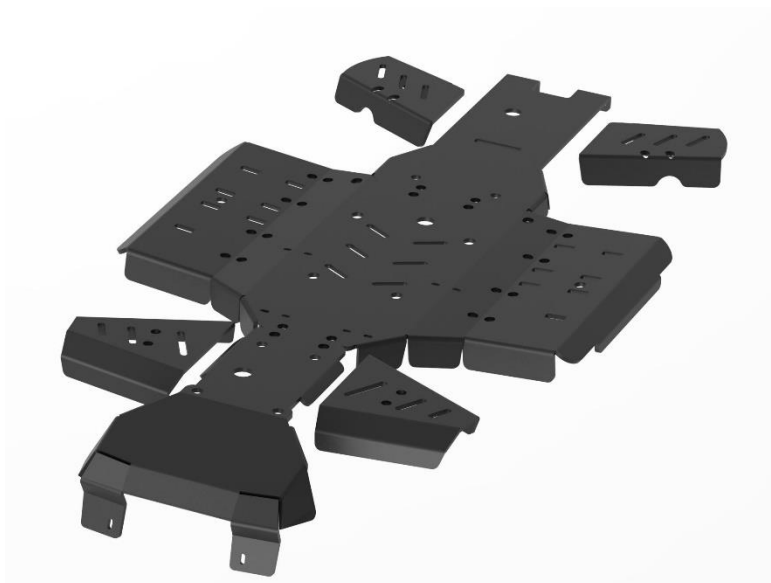

PLASTIC SKID PLATE

DOWNLOAD MULTILINGUAL
USER MANUAL

code.ironbaltic.com/u/JYFreOQy

SMC

J-Max 700 L

Code 02.15500

Version 01092023

Keep this manual for future reference!

Pos.	Description	Code	Amount
1	Front protection	02.15301	1
2	Middle protection	02.15502	1
3	Rear part	02.15503	1
4	Right sideprotection	02.15504	1
5	Left sideprotection	02.15505	1
6	Front left arm protection	02.15306	1
7	Front right arm protection	02.15307	1
8	Rear left arm protection	02.15308	1
9	Rear right arm protection	02.15309	1
10	Front arm protection bracket	02.15210	2
11	Installation plate	02.5006	4
12	Installation plate	02.8312	8
13	Bracket	03.1502	2
14	Installation bracket	02.5709	2
15	Dished washer	14.503	46
16	Bolt M6x16 DIN 933	OT.02.02.050	28
17	Bolt M6x25 DIN 933	OT.02.02.070	6
18	Bolt M6x30 DIN 933	OT.02.02.080	8
19	Bolt M6x60 DIN 933	OT.02.02.140	2
20	Bolt M8x20 DIN 933	OT.02.02.180	2
21	Bolt M6x25 DIN 7991	OT.02.04.040	2
22	Bolt M6x30 DIN 7991	OT.02.04.050	2
23	Bolt M8x25 DIN 7991	OT.02.04.160	2
24	Conical washer Ø6	14.502	4
25	Conical washer Ø8	14.501	2
26	Washer Ø6/15 SFS 3738	OT.04.03.020	48
27	Big washer Ø6/18 DIN 9021	OT.04.02.020	2
28	Nyloc nut M6 DIN 985	OT.03.02.030	6

FITTING INSTRUCTIONS

Step 1 Remove all standard plastic covers.

Step 2 Install front arm protections 02.15306 and 02.15307.

Step 3

Install rear arm protections 02.15308 and 02.15309.

Step 4

Install front protection 02.15301 and plates 02.5006. If ATV is fitted with bumper, then use M8x20 bolt without the dished washer.

Step 5 Install middle protection 02.15502.

Step 6 Install plates 02.5006 and 02.8312 to the middle protection.

Step 7 Install rear protection 02.15503.

Step 8 Install side protections 02.15504 and 02.15505.