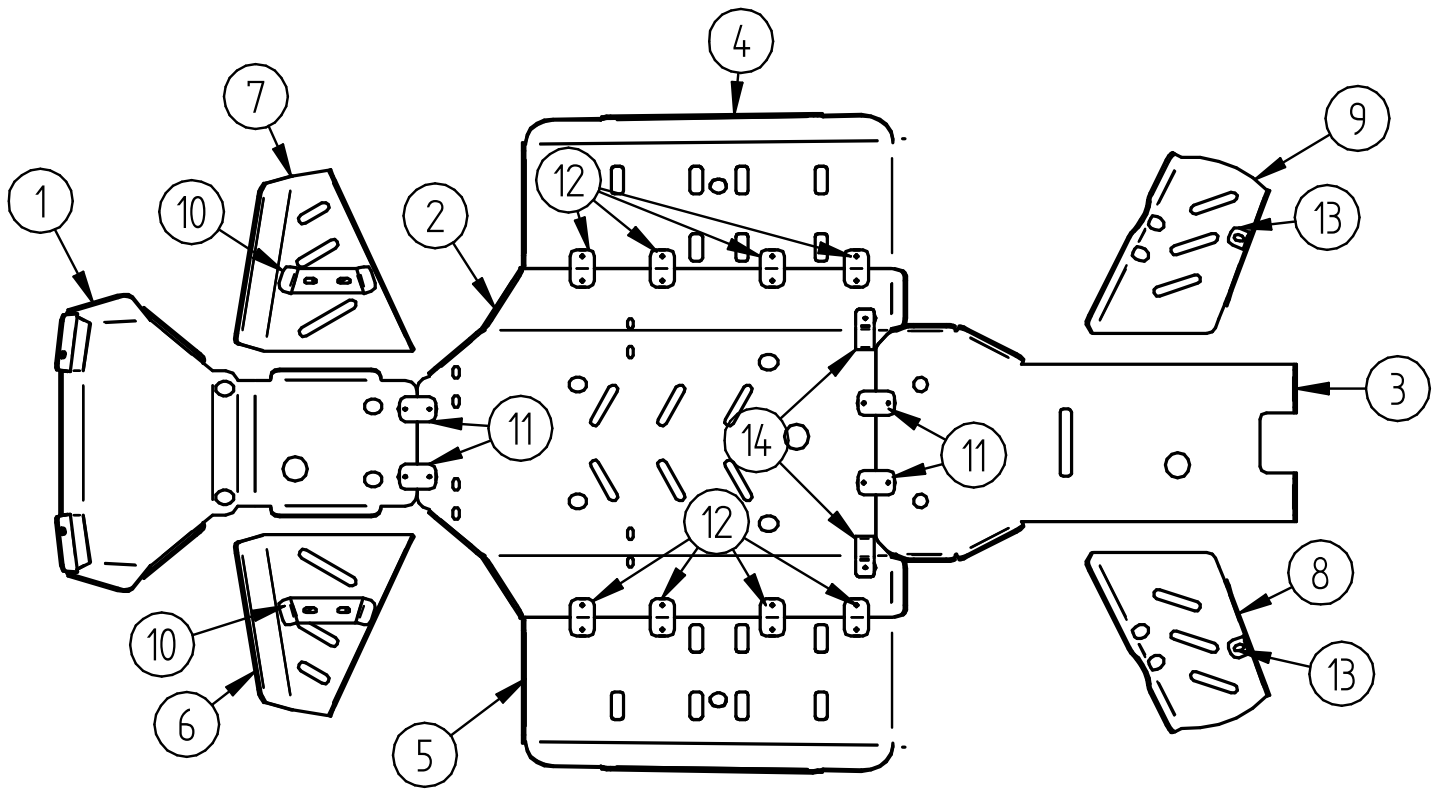

PLASTIC SKID PLATE

DOWNLOAD MULTILINGUAL
USER MANUAL

code.ironbaltic.com/u/JYFreOQy

SMC

J-Max 700 L

Code 02.15500

Version 01092023

Keep this manual for future reference!

Pos.	Description	Code	Amount
1	Front protection	02.15301	1
2	Middle protection	02.15502	1
3	Rear part	02.15503	1
4	Right sideprotection	02.15504	1
5	Left sideprotection	02.15505	1
6	Front left arm protection	02.15306	1
7	Front right arm protection	02.15307	1
8	Rear left arm protection	02.15308	1
9	Rear right arm protection	02.15309	1
10	Front arm protection bracket	02.15210	2
11	Installation plate	02.5006	4
12	Installation plate	02.8312	8
13	Bracket	03.1502	2
14	Installation bracket	02.5709	2
15	Dished washer	14.503	46
16	Bolt M6x16 DIN 933	OT.02.02.050	28
17	Bolt M6x25 DIN 933	OT.02.02.070	6
18	Bolt M6x30 DIN 933	OT.02.02.080	8
19	Bolt M6x60 DIN 933	OT.02.02.140	2
20	Bolt M8x20 DIN 933	OT.02.02.180	2
21	Bolt M6x25 DIN 7991	OT.02.04.040	2
22	Bolt M6x30 DIN 7991	OT.02.04.050	2
23	Bolt M8x25 DIN 7991	OT.02.04.160	2
24	Conical washer Ø6	14.502	4
25	Conical washer Ø8	14.501	2
26	Washer Ø6/15 SFS 3738	OT.04.03.020	48
27	Big washer Ø6/18 DIN 9021	OT.04.02.020	2
28	Nyloc nut M6 DIN 985	OT.03.02.030	6

FITTING INSTRUCTIONS

Step 1 Remove all standard plastic covers.

Step 2 Install front arm protections 02.15306 and 02.15307.

Step 3

Install rear arm protections 02.15308 and 02.15309.

Step 4

Install front protection 02.15301 and plates 02.5006. If ATV is fitted with bumper, then use M8x20 bolt without the dished washer.

Step 5 Install middle protection 02.15502.

Step 6 Install plates 02.5006 and 02.8312 to the middle protection.

Step 7 Install rear protection 02.15503.

Step 8 Install side protections 02.15504 and 02.15505.