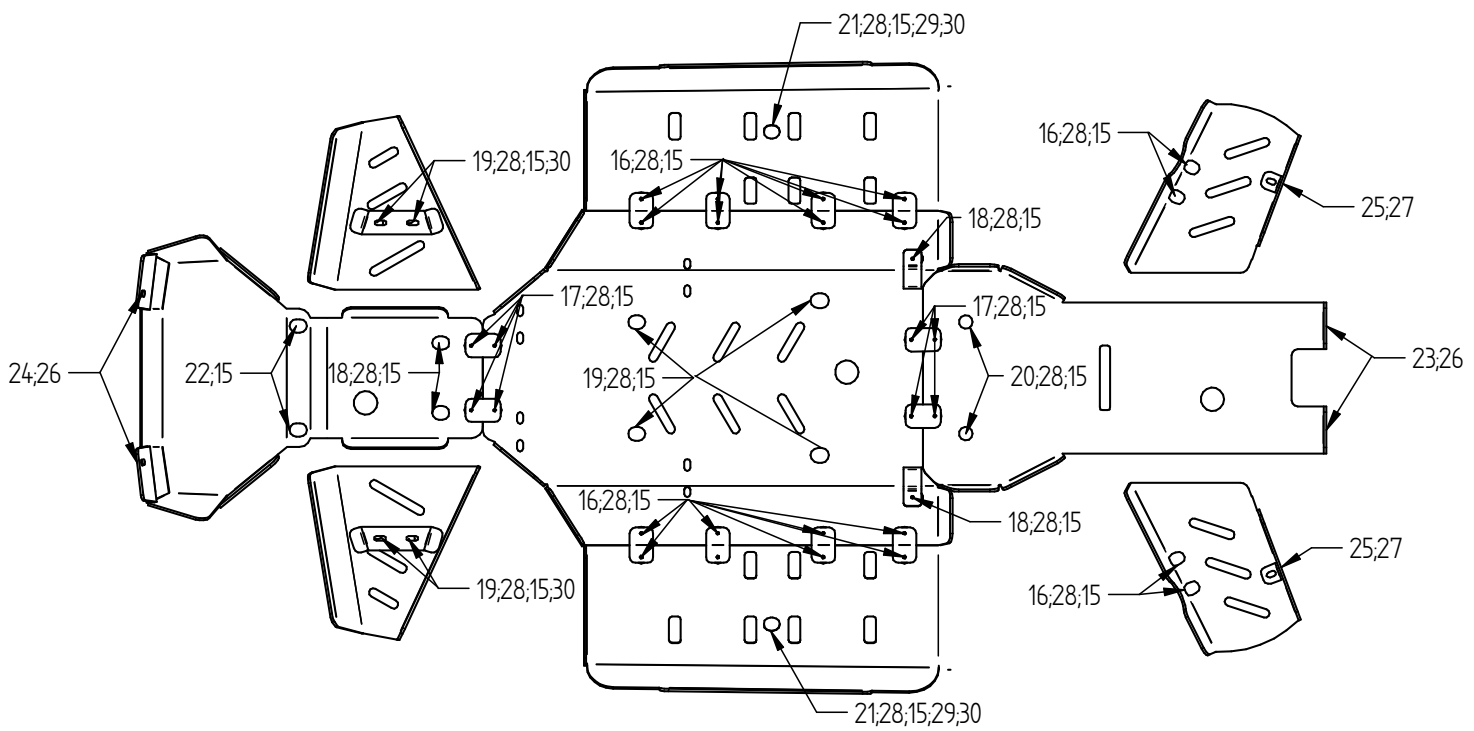

IRON BALTIC

ALUMINIUM SKID PLATE

DOWNLOAD MULTILINGUAL
USER MANUAL

code.ironbaltic.com/u/7fDoAGvQ

SMC

J-Max 700 L

Code 02.15400

Version 01092023

SPECIFICATION

Pos.	Description	Code	Amount
1	Front protection	02.15201	1
2	Middle protection	02.15402	1
3	Rear part	02.15403	1
4	Right sideprotection	02.15404	1
5	Left sideprotection	02.15405	1
6	Front left arm protection	02.15206	1
7	Front right arm protection	02.15207	1
8	Rear left arm protection	02.15208	1
9	Rear right arm protection	02.15209	1
10	Front arm protection bracket	02.15210	2
11	Installation plate	02.5006	4
12	Installation plate	02.8312	8
13	Bracket	03.1502	2
14	Installation bracket	02.5709	2
15	Dished washer	14.503	46
16	Bolt M6x12 DIN 933	OT.02.02.030	20
17	Bolt M6x14 DIN 933	OT.02.02.040	8
18	Bolt M6x20 DIN 933	OT.02.02.060	4
19	Bolt M6x25 DIN 933	OT.02.02.070	8
20	Bolt M6x30 DIN 933	OT.02.02.080	2
21	Bolt M6x55 DIN 933	OT.02.02.130	2
22	Bolt M8x16 DIN 933	OT.02.02.170	2
23	Bolt M6x20 DIN 7991	OT.02.04.030	2
24	Bolt M6x25 DIN 7991	OT.02.04.040	2
25	Bolt M8x20 DIN 7991	OT.02.04.150	2
26	Conical washer Ø6	14.502	4
27	Conical washer Ø8	14.501	2
28	Washer Ø6/15 SFS 3738	OT.04.03.020	48
29	Big washer Ø6/18 DIN 9021	OT.04.02.020	2
30	Nyloc nut M6 DIN 985	OT.03.02.030	6

FITTING INSTRUCTIONS

Step 1 Remove all standard plastic covers.

Step 2 Remove all standard plastic covers.

Step 3

Install rear arm protections 02.15208 and 02.15209.

Step 4

Install front protection 02.15201 and plates 02.5006. If ATV is fitted with bumper, then use M8x16 bolt without the dished washer.

Step 5 Install middle protection 02.15402.

Step 6 Install plates 02.5006 and 02.8312 to the middle protection.

Step 7

Install rear protection 02.15403.

Step 8

Install side protections 02.15404 and 02.15405.