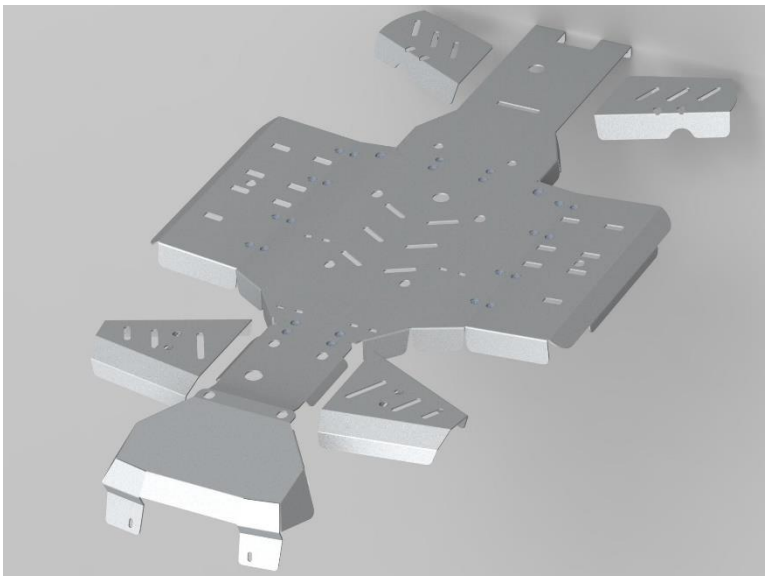

IRON BALTIC

ALUMINIUM SKID PLATE

DOWNLOAD MULTILINGUAL
USER MANUAL

code.ironbaltic.com/u/7fDoAGvQ

SMC

J-Max 700 L

Code 02.15400

Version 01092023