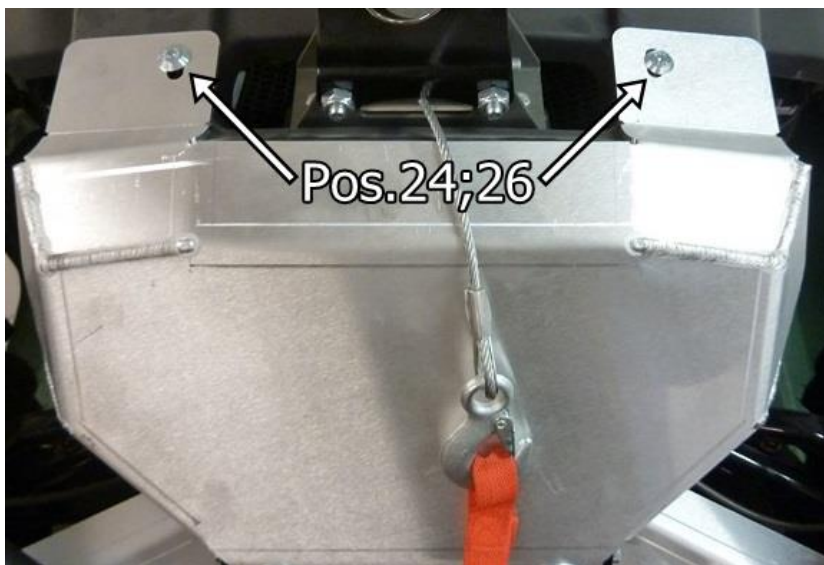

FITTING INSTRUCTIONS

Step 1 Remove all standard plastic covers.

Step 2 Remove all standard plastic covers.

Step 3

Install rear arm protections 02.15208 and 02.15209.

Step 4

Install front protection 02.15201 and plates 02.5006. If ATV is fitted with bumper, then use M8x16 bolt without the dished washer.

Step 5 Install middle protection 02.15402.

Step 6 Install plates 02.5006 and 02.8312 to the middle protection.

Step 7

Install rear protection 02.15403.

Step 8

Install side protections 02.15404 and 02.15405.