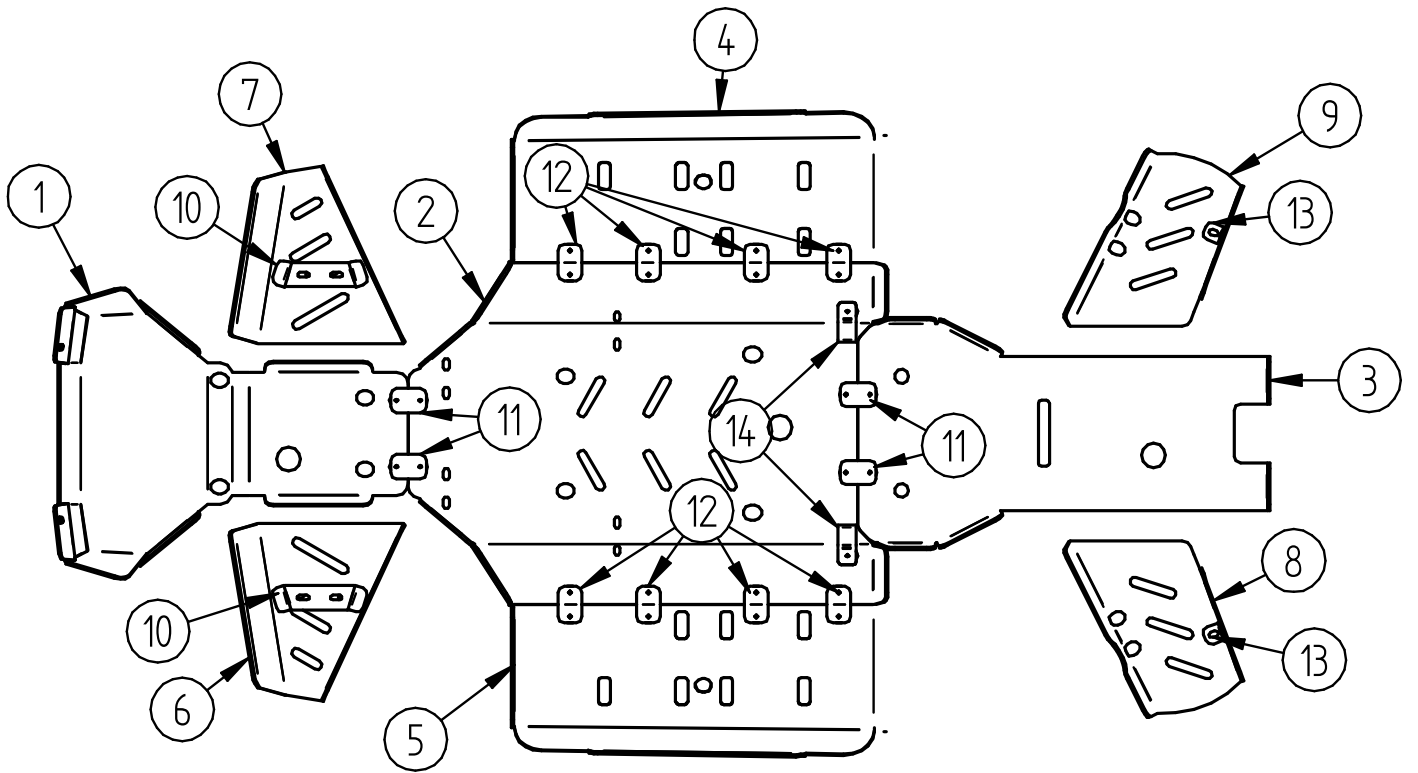

IRON BALTIC

ALUMINIUM SKID PLATE

DOWNLOAD MULTILINGUAL
USER MANUAL

code.ironbaltic.com/u/7fDoAGvQ

SMC

J-Max 700 L

Code 02.15400

Version 01092023

SPECIFICATION

Pos.	Description	Code	Amount
1	Front protection	02.15201	1
2	Middle protection	02.15402	1
3	Rear part	02.15403	1
4	Right sideprotection	02.15404	1
5	Left sideprotection	02.15405	1
6	Front left arm protection	02.15206	1
7	Front right arm protection	02.15207	1
8	Rear left arm protection	02.15208	1
9	Rear right arm protection	02.15209	1
10	Front arm protection bracket	02.15210	2
11	Installation plate	02.5006	4
12	Installation plate	02.8312	8
13	Bracket	03.1502	2
14	Installation bracket	02.5709	2
15	Dished washer	14.503	46
16	Bolt M6x12 DIN 933	OT.02.02.030	20
17	Bolt M6x14 DIN 933	OT.02.02.040	8
18	Bolt M6x20 DIN 933	OT.02.02.060	4
19	Bolt M6x25 DIN 933	OT.02.02.070	8
20	Bolt M6x30 DIN 933	OT.02.02.080	2
21	Bolt M6x55 DIN 933	OT.02.02.130	2
22	Bolt M8x16 DIN 933	OT.02.02.170	2
23	Bolt M6x20 DIN 7991	OT.02.04.030	2
24	Bolt M6x25 DIN 7991	OT.02.04.040	2
25	Bolt M8x20 DIN 7991	OT.02.04.150	2
26	Conical washer Ø6	14.502	4
27	Conical washer Ø8	14.501	2
28	Washer Ø6/15 SFS 3738	OT.04.03.020	48
29	Big washer Ø6/18 DIN 9021	OT.04.02.020	2
30	Nyloc nut M6 DIN 985	OT.03.02.030	6

FITTING INSTRUCTIONS

Step 1 Remove all standard plastic covers.

Step 2 Remove all standard plastic covers.

Step 3

Install rear arm protections 02.15208 and 02.15209.

Step 4

Install front protection 02.15201 and plates 02.5006. If ATV is fitted with bumper, then use M8x16 bolt without the dished washer.

Step 5 Install middle protection 02.15402.

Step 6 Install plates 02.5006 and 02.8312 to the middle protection.

Step 7

Install rear protection 02.15403.

Step 8

Install side protections 02.15404 and 02.15405.