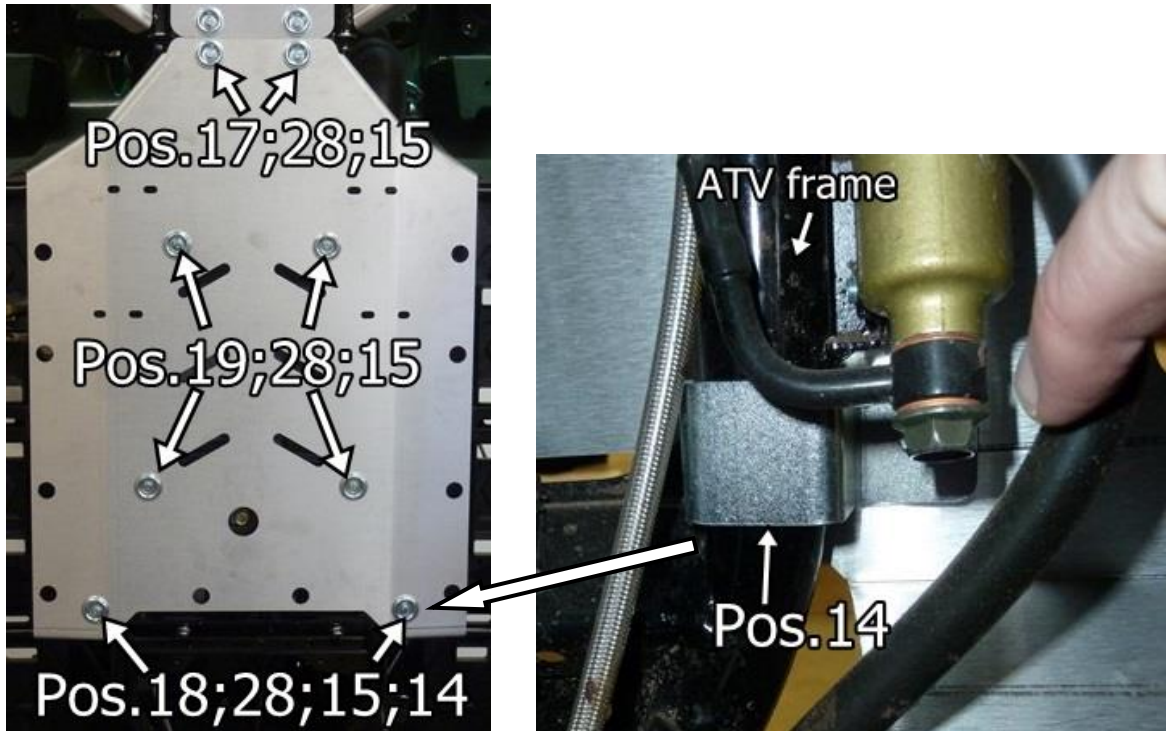

FITTING INSTRUCTIONS

Step 1 Remove all standard plastic covers.

Step 2 Remove all standard plastic covers.

Step 3

Install rear arm protections 02.15208 and 02.15209.

Step 4

Install front protection 02.15201 and plates 02.5006. If ATV is fitted with bumper, then use M8x16 bolt without the dished washer.

Step 5 Install middle protection 02.15402.

Step 6 Install plates 02.5006 and 02.8312 to the middle protection.

Step 7

Install rear protection 02.15403.

Step 8

Install side protections 02.15404 and 02.15405.