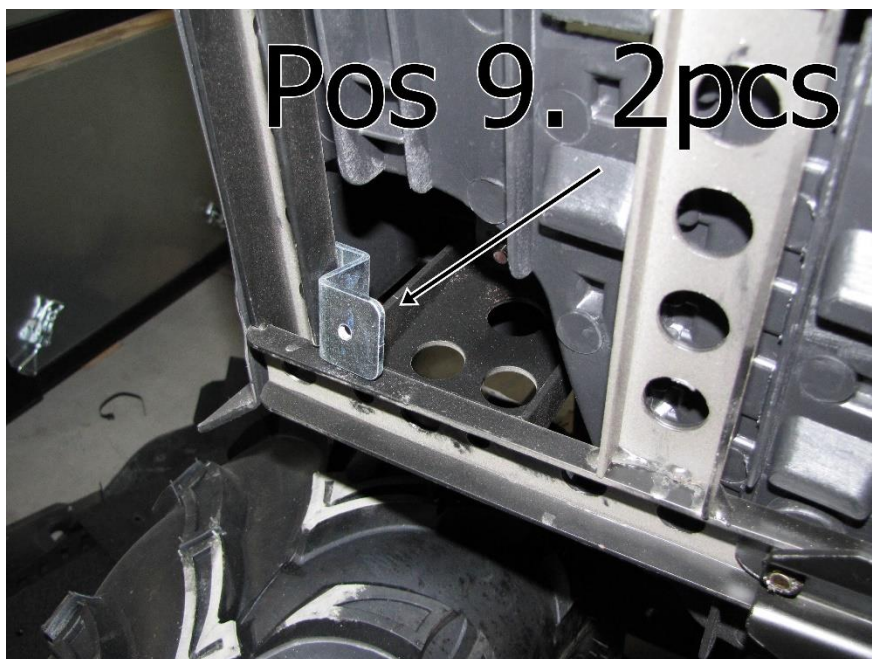

Keep this manual for future reference!

If you need any spare parts, please send this packaging data to your local dealer or to Iron Baltic
sales@ironbaltic.com

SPECIFICATION

Pos.	Description	Code	Amount
1	Middle part	02.10601	1
2	Rear part	02.10602	1
3	Front part	02.10603	1
4	Front right arm protection	02.10604	1
5	Front left arm protection	02.10605	1
6	Rear left arm protection	02.10606	1
7	Rear right arm protection	02.10607	1
8	Plate	02.5006	5
9	Clamp	02.5709	2
10	Bolt M6x16 DIN 933	OT.02.02.050	10
11	Bolt M6x20 DIN 933	OT.02.02.060	10
12	Bolt M6x25 DIN 933	OT.02.02.070	2
13	Bolt M6x30 DIN 933	OT.02.02.080	9
14	Bolt M8x30 DIN 933	OT.02.02.200	2
15	Bolt M8x70 DIN 933	OT.02.02.260	2
16	Washer 6/15 SFS 3738	OT.04.03.020	31
17	Washer 8/20 SFS 3738	OT.04.03.030	4
18	Dished washer	14.503	33
19	Nyloc nut M8 DIN 985	OT.03.02.040	2

FITTING INSTRUCTIONS

Samm 1 Remove all standard plastic covers, bolts and winch fairlead.

Samm 2 Install clamp 02.5709.

Samm 3 Install middle part 02.10601.

Samm 4 Install plates 02.5006.

Samm 5 Install rear part 02.10602.