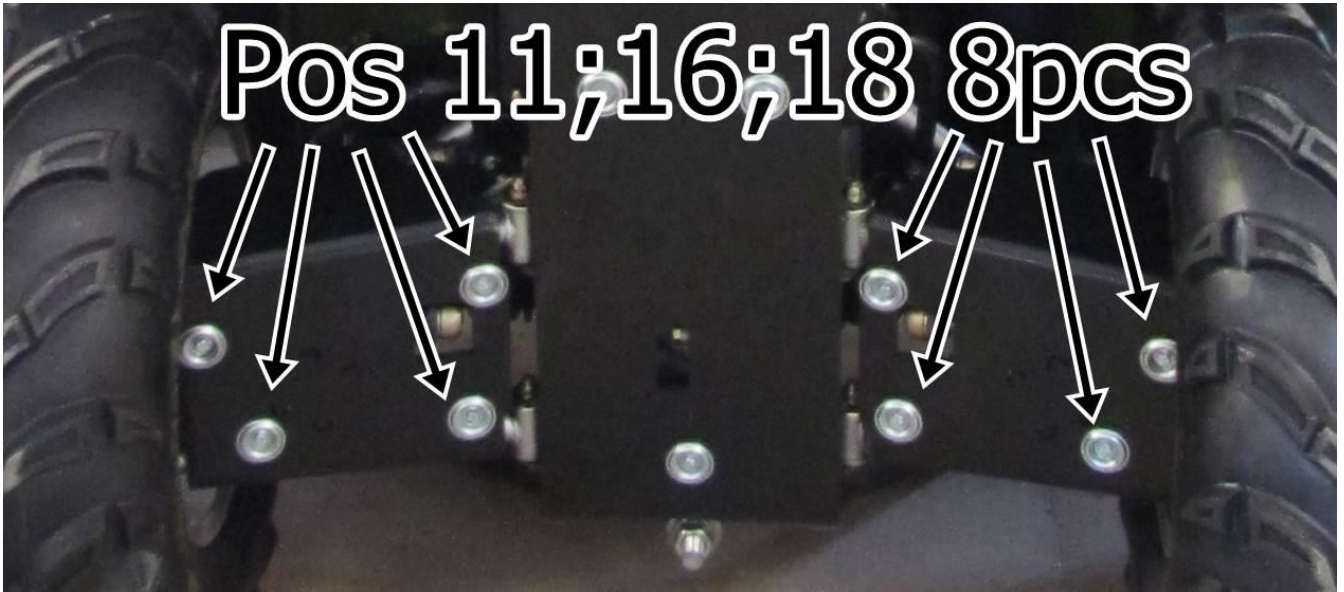

Samm 7 Install rear arms protections 02.10606 and 02.10607.