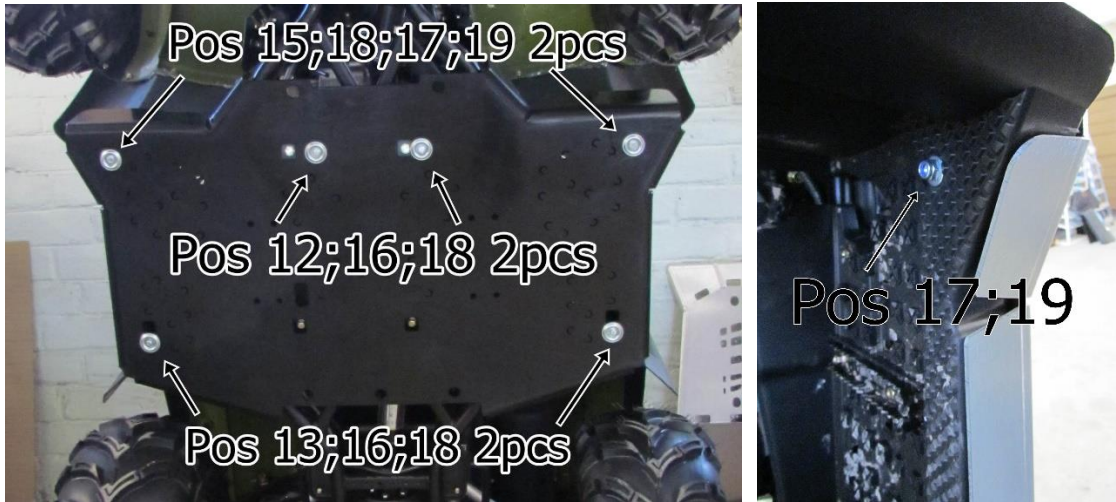

FITTING INSTRUCTIONS

Samm 1 Remove all standard plastic covers, bolts and winch fairlead.

Samm 2 Install clamp 02.5709.

Samm 3 Install middle part 02.10601.

Samm 4 Install plates 02.5006.

Samm 5 Install rear part 02.10602.