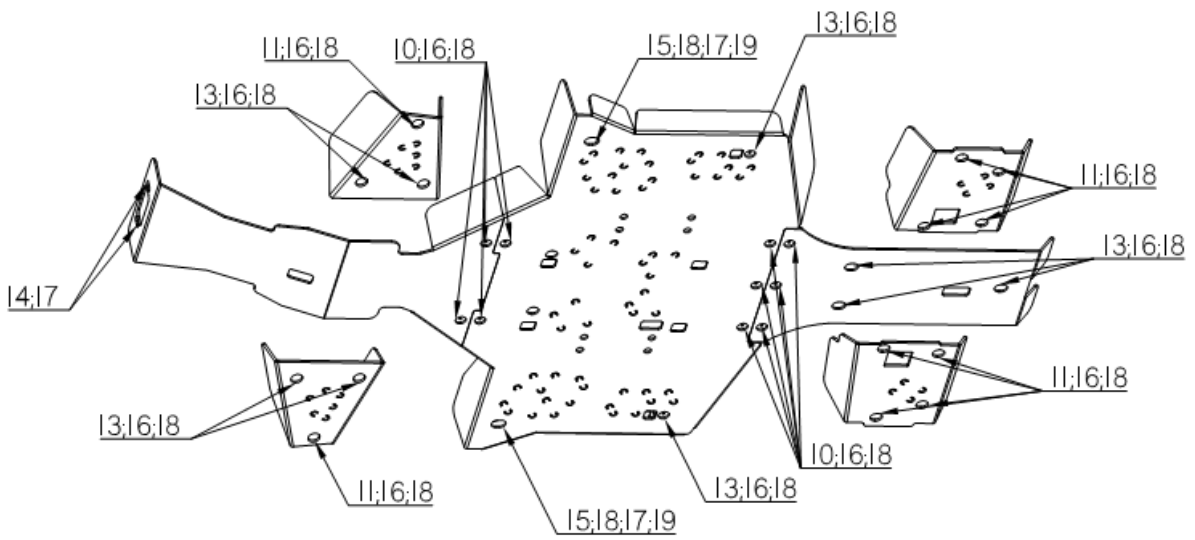

IRON BALTIC

PLASTIC SKID PLATE

KEEWAY

Leone Mastiff XY500

Code 02.10600

Version 22082023

DOWNLOAD MULTILINGUAL
USER MANUAL

code.ironbaltic.com/u/KY7OWZeo

Keep this manual for future reference!

If you need any spare parts, please send this packaging data to your local dealer or to Iron Baltic
sales@ironbaltic.com

SPECIFICATION

Pos.	Description	Code	Amount
1	Middle part	02.10601	1
2	Rear part	02.10602	1
3	Front part	02.10603	1
4	Front right arm protection	02.10604	1
5	Front left arm protection	02.10605	1
6	Rear left arm protection	02.10606	1
7	Rear right arm protection	02.10607	1
8	Plate	02.5006	5
9	Clamp	02.5709	2
10	Bolt M6x16 DIN 933	OT.02.02.050	10
11	Bolt M6x20 DIN 933	OT.02.02.060	10
12	Bolt M6x25 DIN 933	OT.02.02.070	2
13	Bolt M6x30 DIN 933	OT.02.02.080	9
14	Bolt M8x30 DIN 933	OT.02.02.200	2
15	Bolt M8x70 DIN 933	OT.02.02.260	2
16	Washer 6/15 SFS 3738	OT.04.03.020	31
17	Washer 8/20 SFS 3738	OT.04.03.030	4
18	Dished washer	14.503	33
19	Nyloc nut M8 DIN 985	OT.03.02.040	2

FITTING INSTRUCTIONS

Samm 1 Remove all standard plastic covers, bolts and winch fairlead.

Samm 2 Install clamp 02.5709.

Samm 3 Install middle part 02.10601.

Samm 4 Install plates 02.5006.

Samm 5 Install rear part 02.10602.