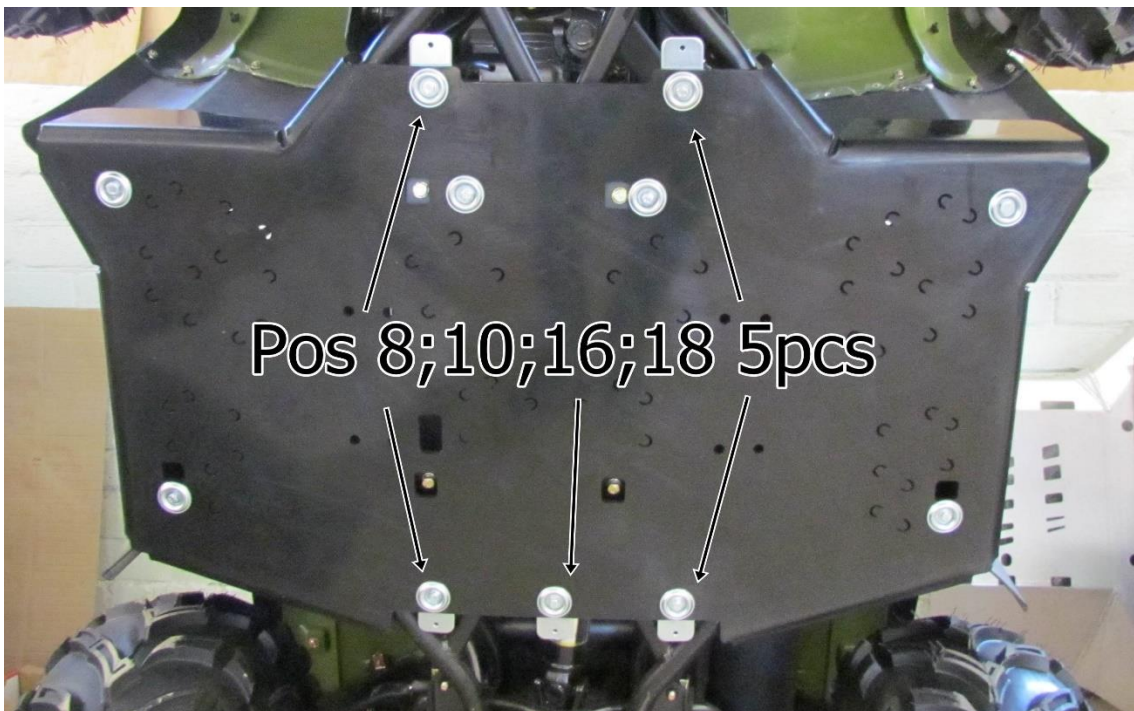

FITTING INSTRUCTIONS

Samm 1 Remove all standard plastic covers, bolts and winch fairlead.

Samm 2 Install clamp 02.5709.

Samm 3 Install middle part 02.10601.

Samm 4 Install plates 02.5006.

Samm 5 Install rear part 02.10602.