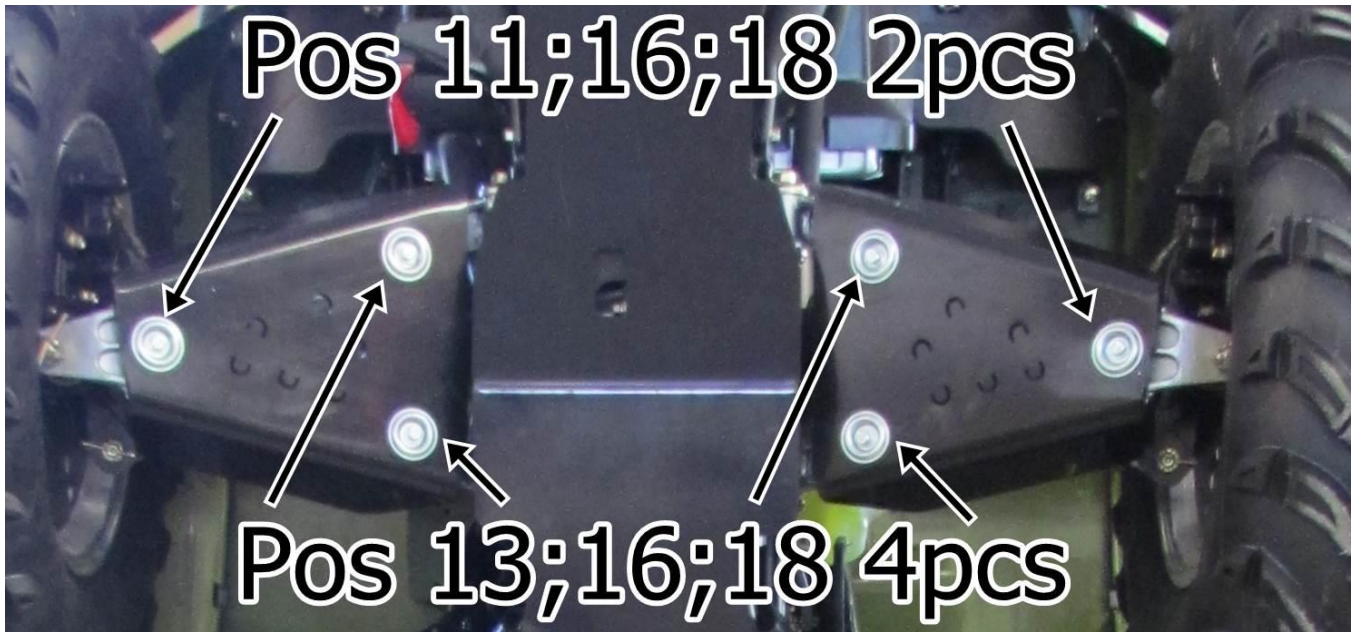

Samm 8 Install front arms protections 02.10604 and 02.10605.