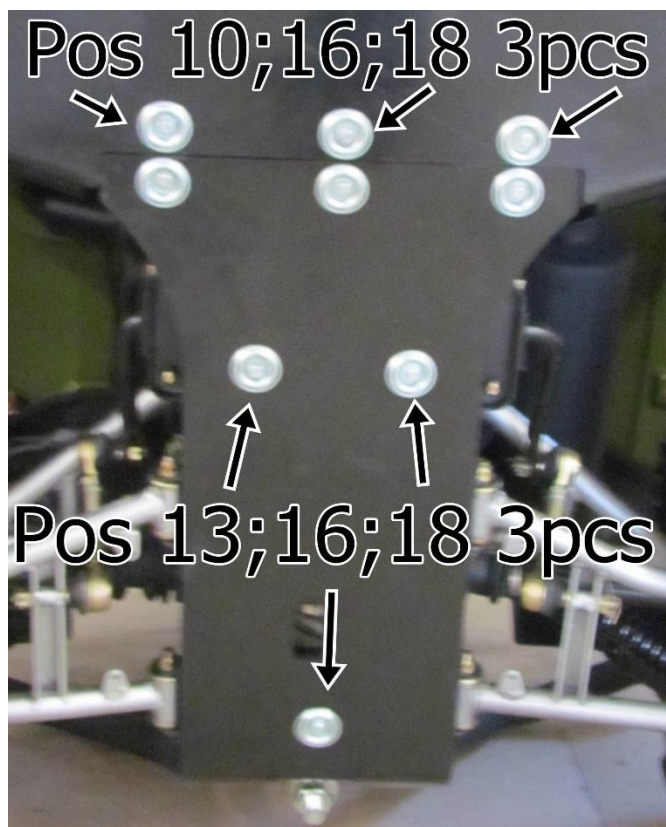

Keep this manual for future reference!

If you need any spare parts, please send this packaging data to your local dealer or to Iron Baltic
sales@ironbaltic.com

SPECIFICATION

Pos.	Description	Code	Amount
1	Middle part	02.10601	1
2	Rear part	02.10602	1
3	Front part	02.10603	1
4	Front right arm protection	02.10604	1
5	Front left arm protection	02.10605	1
6	Rear left arm protection	02.10606	1
7	Rear right arm protection	02.10607	1
8	Plate	02.5006	5
9	Clamp	02.5709	2
10	Bolt M6x16 DIN 933	OT.02.02.050	10
11	Bolt M6x20 DIN 933	OT.02.02.060	10
12	Bolt M6x25 DIN 933	OT.02.02.070	2
13	Bolt M6x30 DIN 933	OT.02.02.080	9
14	Bolt M8x30 DIN 933	OT.02.02.200	2
15	Bolt M8x70 DIN 933	OT.02.02.260	2
16	Washer 6/15 SFS 3738	OT.04.03.020	31
17	Washer 8/20 SFS 3738	OT.04.03.030	4
18	Dished washer	14.503	33
19	Nyloc nut M8 DIN 985	OT.03.02.040	2

FITTING INSTRUCTIONS

Samm 1 Remove all standard plastic covers, bolts and winch fairlead.

Samm 2 Install clamp 02.5709.

Samm 3 Install middle part 02.10601.

Samm 4 Install plates 02.5006.

Samm 5 Install rear part 02.10602.