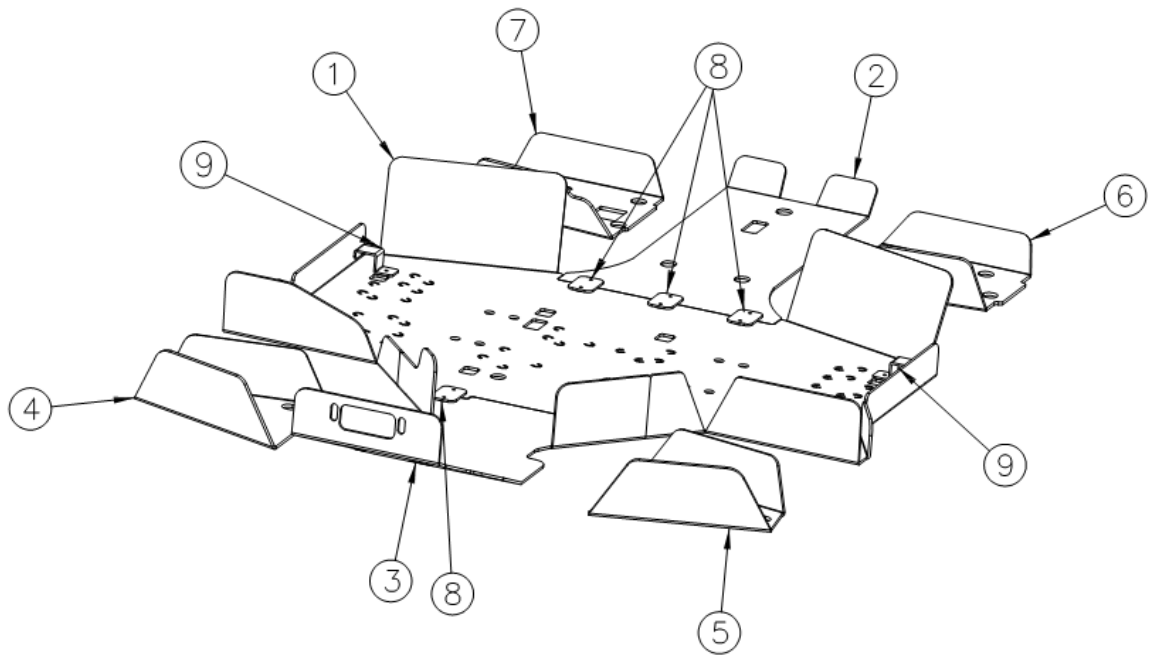

IRON BALTIC

PLASTIC SKID PLATE

KEEWAY

Leone Mastiff XY500

Code 02.10600

Version 22082023

DOWNLOAD MULTILINGUAL
USER MANUAL

code.ironbaltic.com/u/KY7OWZeo

Keep this manual for future reference!

If you need any spare parts, please send this packaging data to your local dealer or to Iron Baltic
sales@ironbaltic.com

SPECIFICATION

Pos.	Description	Code	Amount
1	Middle part	02.10601	1
2	Rear part	02.10602	1
3	Front part	02.10603	1
4	Front right arm protection	02.10604	1
5	Front left arm protection	02.10605	1
6	Rear left arm protection	02.10606	1
7	Rear right arm protection	02.10607	1
8	Plate	02.5006	5
9	Clamp	02.5709	2
10	Bolt M6x16 DIN 933	OT.02.02.050	10
11	Bolt M6x20 DIN 933	OT.02.02.060	10
12	Bolt M6x25 DIN 933	OT.02.02.070	2
13	Bolt M6x30 DIN 933	OT.02.02.080	9
14	Bolt M8x30 DIN 933	OT.02.02.200	2
15	Bolt M8x70 DIN 933	OT.02.02.260	2
16	Washer 6/15 SFS 3738	OT.04.03.020	31
17	Washer 8/20 SFS 3738	OT.04.03.030	4
18	Dished washer	14.503	33
19	Nyloc nut M8 DIN 985	OT.03.02.040	2

FITTING INSTRUCTIONS

Samm 1 Remove all standard plastic covers, bolts and winch fairlead.

Samm 2 Install clamp 02.5709.

Samm 3 Install middle part 02.10601.

Samm 4 Install plates 02.5006.

Samm 5 Install rear part 02.10602.