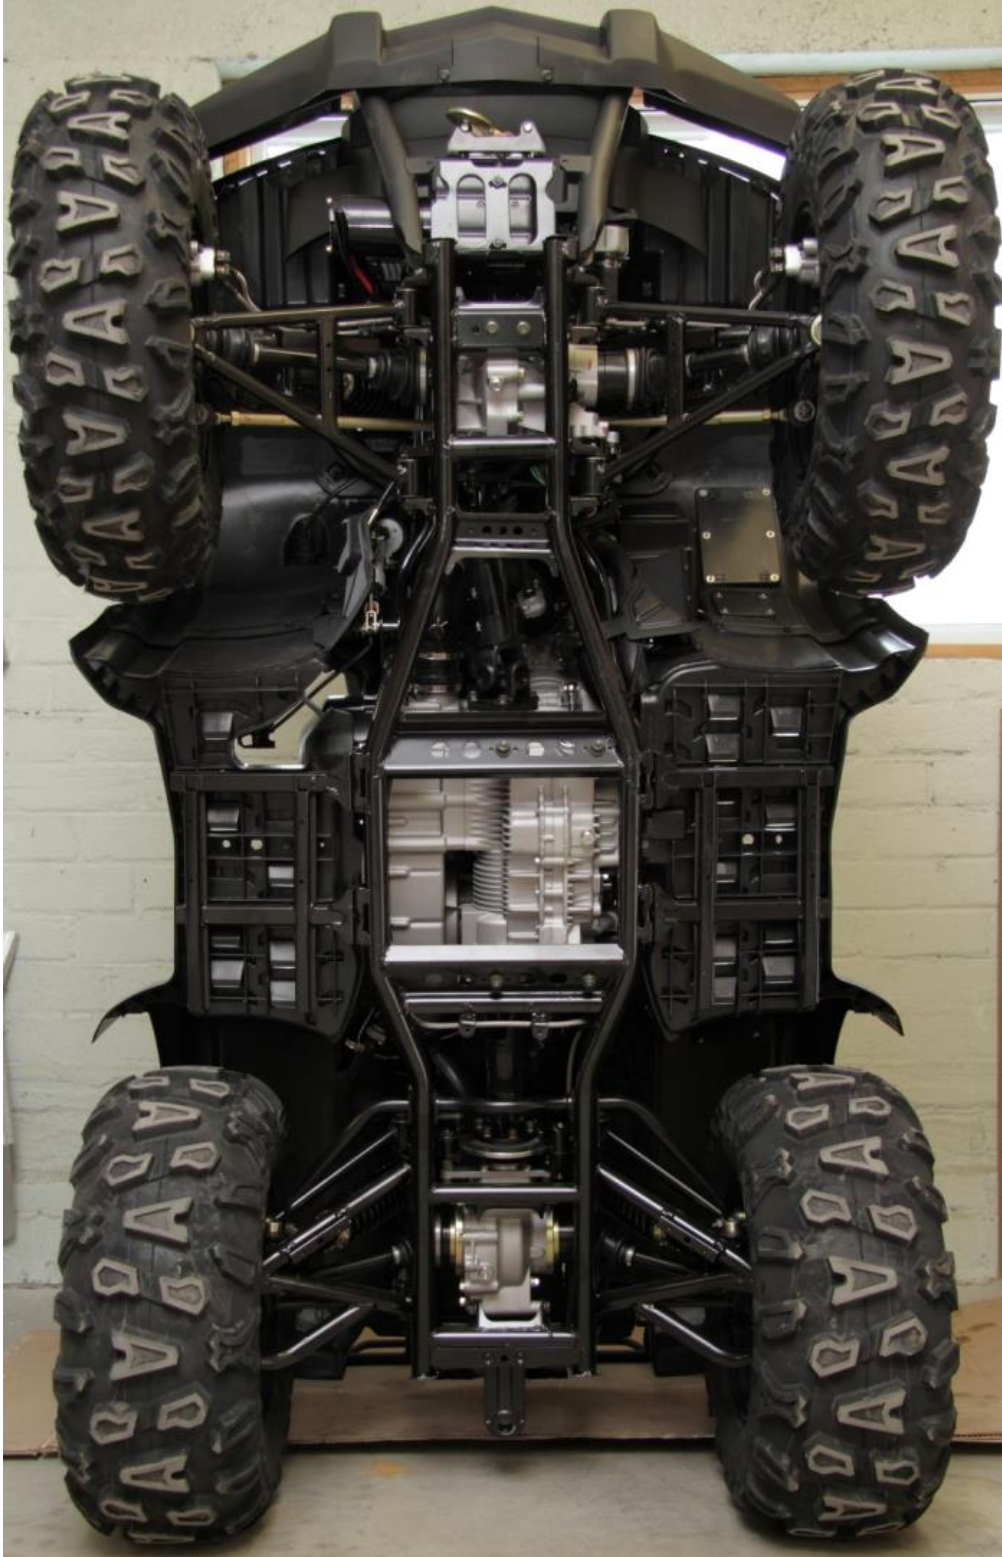

FITTING INSTRUCTIONS

Samm 1 Remove all standard plastic covers.

Samm 2 Install bracket 02.1072+.

Samm 3 Install middle part 02.10501.

Samm 4 Install plates 02.5006 to middle part.

Samm 5 Install rear part 02.10503.