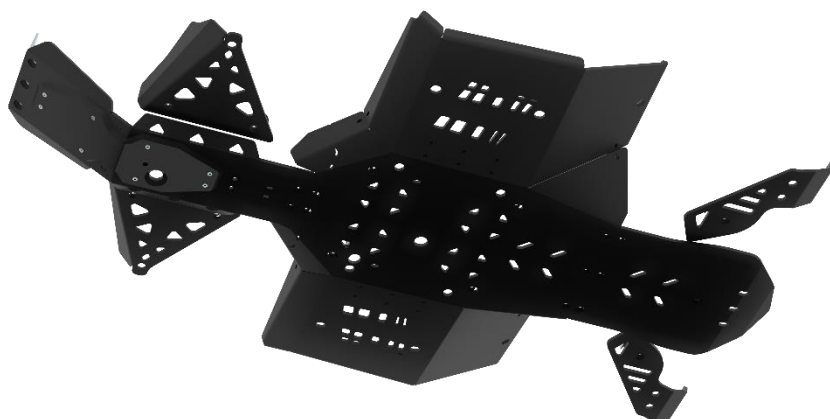

IRON BALTIC

PLASTIC SKID PLATE

GOES

520

Code 02.10500

Version 22082023

Keep this manual for future reference!

If you need any spare parts, please send this packaging data to your local dealer or to Iron Baltic
sales@ironbaltic.com

DOWNLOAD MULTILINGUAL
USER MANUAL

code.ironbaltic.com/u/3suAkCIC

SPECIFICATION

Pos.	Description	Code	Amount
1	Middle part	02.10501	1
2	Front part	02.10502	1
3	Rear part	02.10503	1
4	Front left arm protection	02.1137V+	1
5	Front right arm protection	02.1137P+	1
6	Rear left arm protection	02.1138V+	1
7	Rear right arm protection	02.1138P+	1
8	Right protection	02.10504	1
9	Left protection	02.10505	1
10	Bracket	02.1072+	1
11	Rear arm clamp	03.1502	2
12	Plate	02.5006	9
13	Bolt M6x16 DIN 933	OT.02.02.050	4
14	Bolt M6x20 DIN 7991	OT.02.04.030	18
15	Bolt M6x25 DIN 933	OT.02.02.070	12
16	Bolt M6x90 DIN 933	OT.02.02.162	2
17	Bolt M8x25 DIN 933	OT.02.02.190	6
18	Conical washer Ø6	14.502	18
19	Dished washer	14.503	18
20	Washer Ø6/15 SFS 3738	OT.04.03.020	22
21	Washer Ø8/20 SFS 3738	OT.04.03.030	2
22	Nyloc nut M6 DIN 985	OT.03.02.030	4

FITTING INSTRUCTIONS

Samm 1 Remove all standard plastic covers.

Samm 2 Install bracket 02.1072+.

Samm 3 Install middle part 02.10501.

Samm 4 Install plates 02.5006 to middle part.

Samm 5 Install rear part 02.10503.

Samm 6 Install front part 02.10502.

Samm 7 Install side protections 02.10504, 02.10505, use bolts M6x16, M6x90 and original nuts. M6x90 tip goes into original thread under it (remove that original bolt and nut)