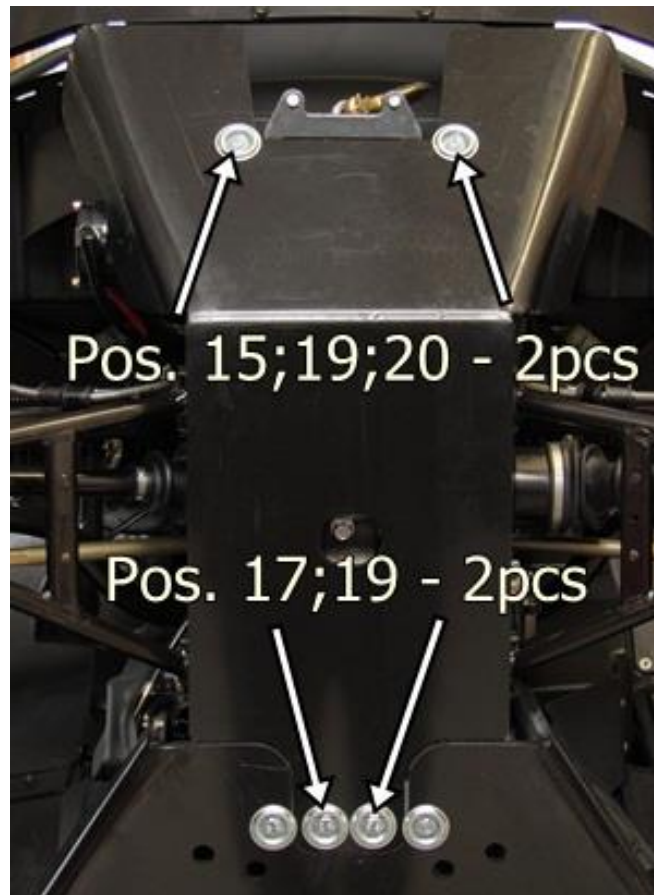

DOWNLOAD MULTILINGUAL
USER MANUAL

code.ironbaltic.com/u/3suAkCIC

SPECIFICATION

Pos.	Description	Code	Amount
1	Middle part	02.10501	1
2	Front part	02.10502	1
3	Rear part	02.10503	1
4	Front left arm protection	02.1137V+	1
5	Front right arm protection	02.1137P+	1
6	Rear left arm protection	02.1138V+	1
7	Rear right arm protection	02.1138P+	1
8	Right protection	02.10504	1
9	Left protection	02.10505	1
10	Bracket	02.1072+	1
11	Rear arm clamp	03.1502	2
12	Plate	02.5006	9
13	Bolt M6x16 DIN 933	OT.02.02.050	4
14	Bolt M6x20 DIN 7991	OT.02.04.030	18
15	Bolt M6x25 DIN 933	OT.02.02.070	12
16	Bolt M6x90 DIN 933	OT.02.02.162	2
17	Bolt M8x25 DIN 933	OT.02.02.190	6
18	Conical washer Ø6	14.502	18
19	Dished washer	14.503	18
20	Washer Ø6/15 SFS 3738	OT.04.03.020	22
21	Washer Ø8/20 SFS 3738	OT.04.03.030	2
22	Nyloc nut M6 DIN 985	OT.03.02.030	4

FITTING INSTRUCTIONS

Samm 1 Remove all standard plastic covers.

Samm 2 Install bracket 02.1072+.

Samm 3 Install middle part 02.10501.

Samm 4 Install plates 02.5006 to middle part.

Samm 5 Install rear part 02.10503.

Samm 6 Install front part 02.10502.

Samm 7 Install side protections 02.10504, 02.10505, use bolts M6x16, M6x90 and original nuts. M6x90 tip goes into original thread under it (remove that original bolt and nut)