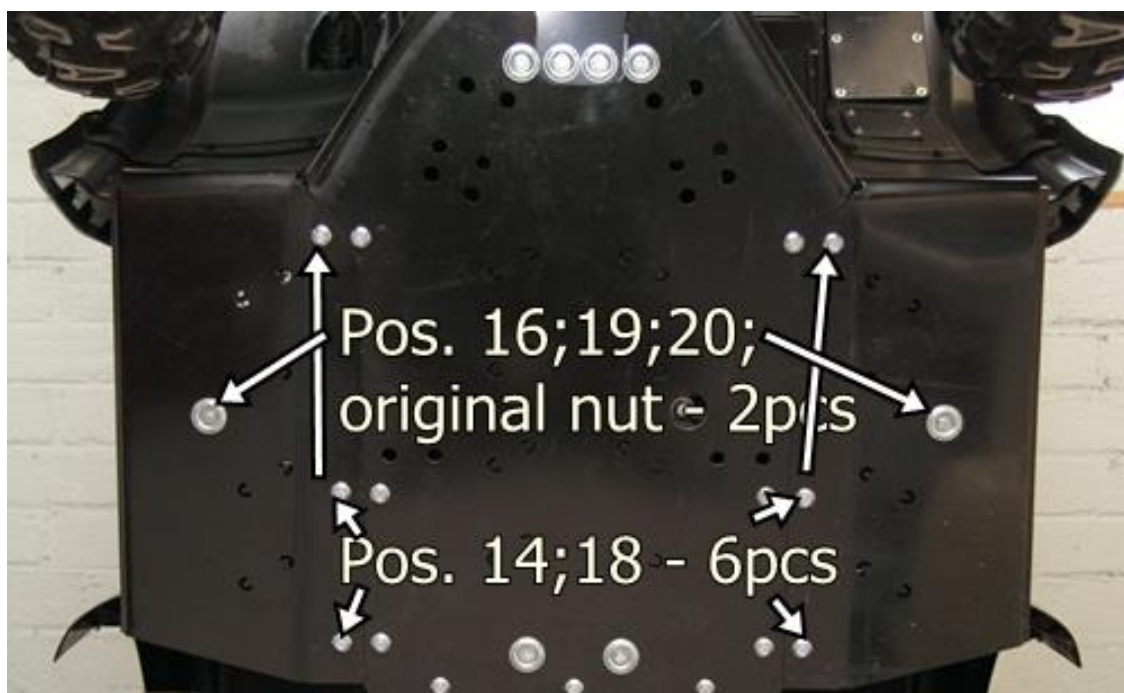

Samm 7 Install side protections 02.10504, 02.10505, use bolts M6x16, M6x90 and original nuts. M6x90 tip goes into original thread under it (remove that original bolt and nut)