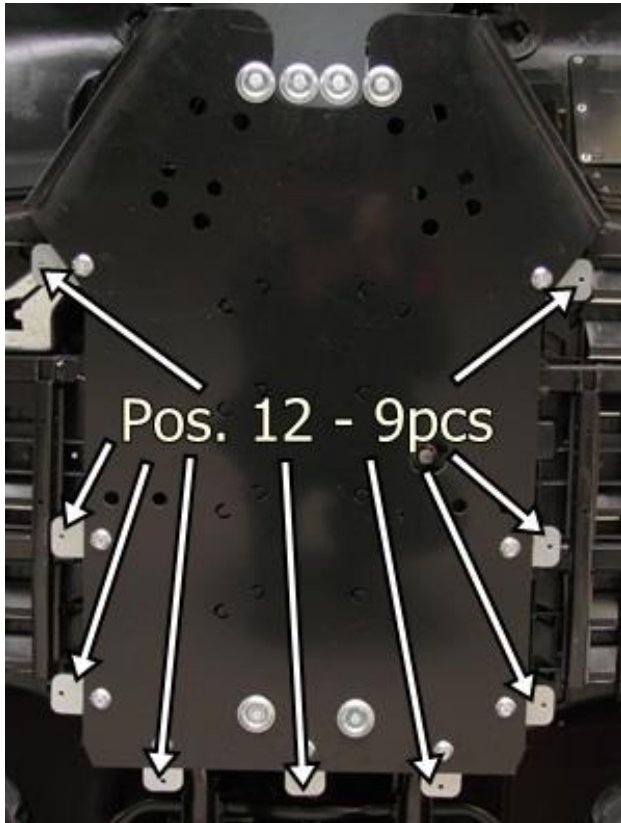

DOWNLOAD MULTILINGUAL
USER MANUAL

code.ironbaltic.com/u/3suAkCIC

SPECIFICATION

Pos.	Description	Code	Amount
1	Middle part	02.10501	1
2	Front part	02.10502	1
3	Rear part	02.10503	1
4	Front left arm protection	02.1137V+	1
5	Front right arm protection	02.1137P+	1
6	Rear left arm protection	02.1138V+	1
7	Rear right arm protection	02.1138P+	1
8	Right protection	02.10504	1
9	Left protection	02.10505	1
10	Bracket	02.1072+	1
11	Rear arm clamp	03.1502	2
12	Plate	02.5006	9
13	Bolt M6x16 DIN 933	OT.02.02.050	4
14	Bolt M6x20 DIN 7991	OT.02.04.030	18
15	Bolt M6x25 DIN 933	OT.02.02.070	12
16	Bolt M6x90 DIN 933	OT.02.02.162	2
17	Bolt M8x25 DIN 933	OT.02.02.190	6
18	Conical washer Ø6	14.502	18
19	Dished washer	14.503	18
20	Washer Ø6/15 SFS 3738	OT.04.03.020	22
21	Washer Ø8/20 SFS 3738	OT.04.03.030	2
22	Nyloc nut M6 DIN 985	OT.03.02.030	4

FITTING INSTRUCTIONS

Samm 1 Remove all standard plastic covers.

Samm 2 Install bracket 02.1072+.

Samm 3 Install middle part 02.10501.

Samm 4 Install plates 02.5006 to middle part.

Samm 5 Install rear part 02.10503.

Samm 6 Install front part 02.10502.

Samm 7 Install side protections 02.10504, 02.10505, use bolts M6x16, M6x90 and original nuts. M6x90 tip goes into original thread under it (remove that original bolt and nut)