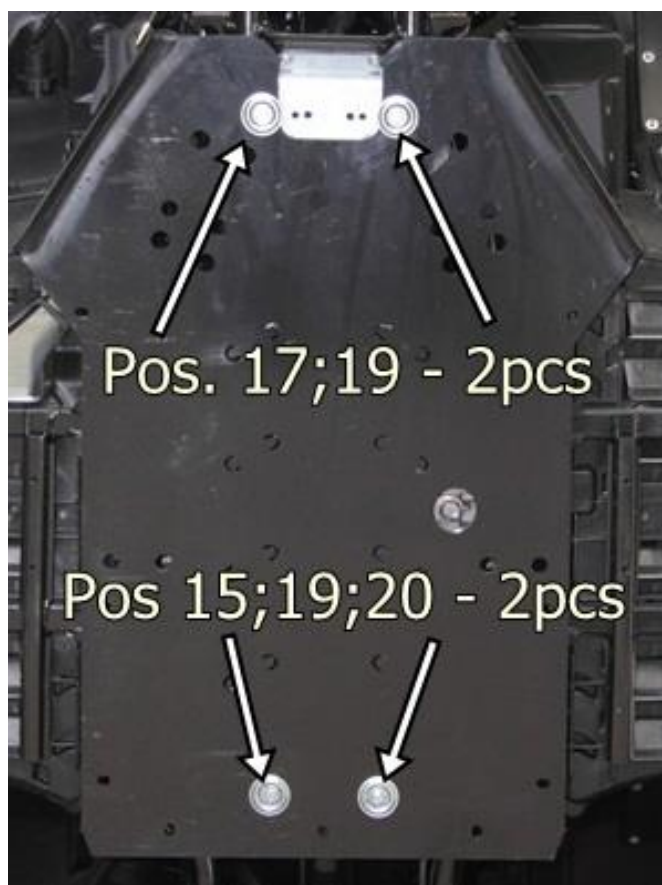

DOWNLOAD MULTILINGUAL
USER MANUAL

code.ironbaltic.com/u/3suAkCIC

SPECIFICATION

Pos.	Description	Code	Amount
1	Middle part	02.10501	1
2	Front part	02.10502	1
3	Rear part	02.10503	1
4	Front left arm protection	02.1137V+	1
5	Front right arm protection	02.1137P+	1
6	Rear left arm protection	02.1138V+	1
7	Rear right arm protection	02.1138P+	1
8	Right protection	02.10504	1
9	Left protection	02.10505	1
10	Bracket	02.1072+	1
11	Rear arm clamp	03.1502	2
12	Plate	02.5006	9
13	Bolt M6x16 DIN 933	OT.02.02.050	4
14	Bolt M6x20 DIN 7991	OT.02.04.030	18
15	Bolt M6x25 DIN 933	OT.02.02.070	12
16	Bolt M6x90 DIN 933	OT.02.02.162	2
17	Bolt M8x25 DIN 933	OT.02.02.190	6
18	Conical washer Ø6	14.502	18
19	Dished washer	14.503	18
20	Washer Ø6/15 SFS 3738	OT.04.03.020	22
21	Washer Ø8/20 SFS 3738	OT.04.03.030	2
22	Nyloc nut M6 DIN 985	OT.03.02.030	4

FITTING INSTRUCTIONS

Samm 1 Remove all standard plastic covers.

Samm 2 Install bracket 02.1072+.

Samm 3 Install middle part 02.10501.

Samm 4 Install plates 02.5006 to middle part.

Samm 5 Install rear part 02.10503.

Samm 6 Install front part 02.10502.

Samm 7 Install side protections 02.10504, 02.10505, use bolts M6x16, M6x90 and original nuts. M6x90 tip goes into original thread under it (remove that original bolt and nut)