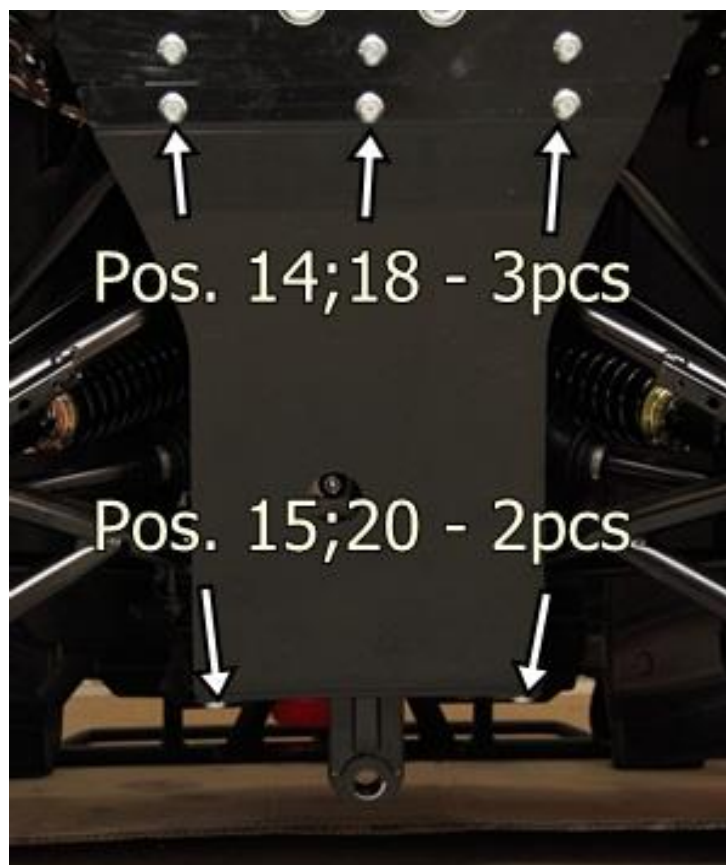

DOWNLOAD MULTILINGUAL
USER MANUAL

code.ironbaltic.com/u/3suAkCIC

SPECIFICATION

Pos.	Description	Code	Amount
1	Middle part	02.10501	1
2	Front part	02.10502	1
3	Rear part	02.10503	1
4	Front left arm protection	02.1137V+	1
5	Front right arm protection	02.1137P+	1
6	Rear left arm protection	02.1138V+	1
7	Rear right arm protection	02.1138P+	1
8	Right protection	02.10504	1
9	Left protection	02.10505	1
10	Bracket	02.1072+	1
11	Rear arm clamp	03.1502	2
12	Plate	02.5006	9
13	Bolt M6x16 DIN 933	OT.02.02.050	4
14	Bolt M6x20 DIN 7991	OT.02.04.030	18
15	Bolt M6x25 DIN 933	OT.02.02.070	12
16	Bolt M6x90 DIN 933	OT.02.02.162	2
17	Bolt M8x25 DIN 933	OT.02.02.190	6
18	Conical washer Ø6	14.502	18
19	Dished washer	14.503	18
20	Washer Ø6/15 SFS 3738	OT.04.03.020	22
21	Washer Ø8/20 SFS 3738	OT.04.03.030	2
22	Nyloc nut M6 DIN 985	OT.03.02.030	4

FITTING INSTRUCTIONS

Samm 1 Remove all standard plastic covers.

Samm 2 Install bracket 02.1072+.

Samm 3 Install middle part 02.10501.

Samm 4 Install plates 02.5006 to middle part.

Samm 5 Install rear part 02.10503.

Samm 6 Install front part 02.10502.

Samm 7 Install side protections 02.10504, 02.10505, use bolts M6x16, M6x90 and original nuts. M6x90 tip goes into original thread under it (remove that original bolt and nut)