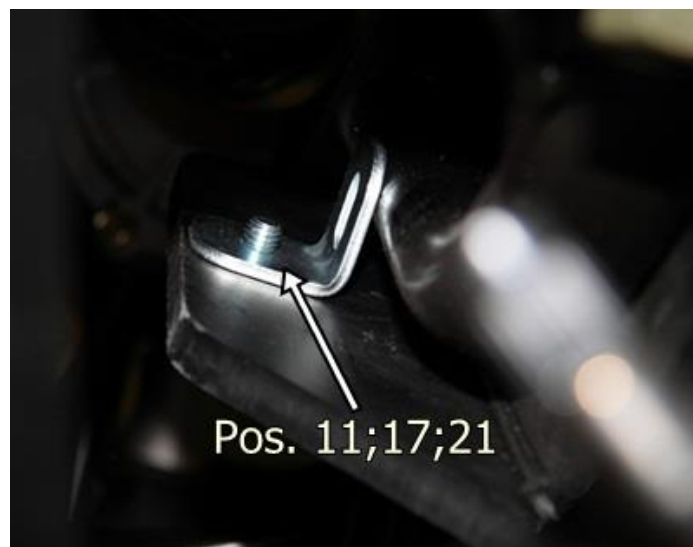

Samm 8 Install rear arms protections 02.1138P+, 02.1138V+, use clamps 03.1502.