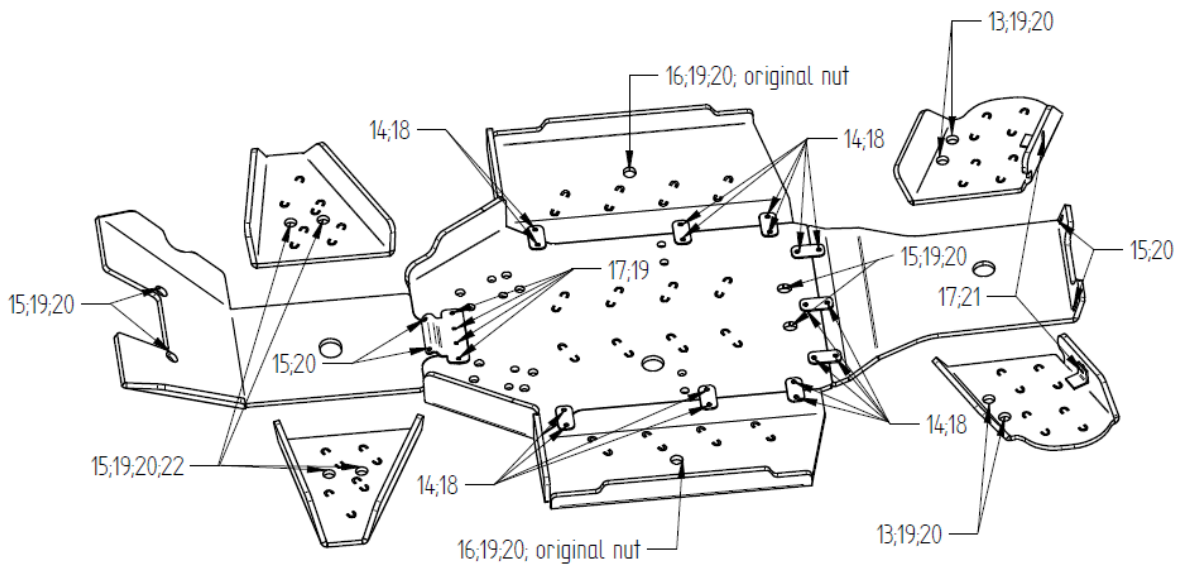

IRON BALTIC

PLASTIC SKID PLATE

GOES

520

Code 02.10500

Version 22082023

Keep this manual for future reference!

If you need any spare parts, please send this packaging data to your local dealer or to Iron Baltic
sales@ironbaltic.com

DOWNLOAD MULTILINGUAL
USER MANUAL

code.ironbaltic.com/u/3suAkCIC

SPECIFICATION

Pos.	Description	Code	Amount
1	Middle part	02.10501	1
2	Front part	02.10502	1
3	Rear part	02.10503	1
4	Front left arm protection	02.1137V+	1
5	Front right arm protection	02.1137P+	1
6	Rear left arm protection	02.1138V+	1
7	Rear right arm protection	02.1138P+	1
8	Right protection	02.10504	1
9	Left protection	02.10505	1
10	Bracket	02.1072+	1
11	Rear arm clamp	03.1502	2
12	Plate	02.5006	9
13	Bolt M6x16 DIN 933	OT.02.02.050	4
14	Bolt M6x20 DIN 7991	OT.02.04.030	18
15	Bolt M6x25 DIN 933	OT.02.02.070	12
16	Bolt M6x90 DIN 933	OT.02.02.162	2
17	Bolt M8x25 DIN 933	OT.02.02.190	6
18	Conical washer Ø6	14.502	18
19	Dished washer	14.503	18
20	Washer Ø6/15 SFS 3738	OT.04.03.020	22
21	Washer Ø8/20 SFS 3738	OT.04.03.030	2
22	Nyloc nut M6 DIN 985	OT.03.02.030	4

FITTING INSTRUCTIONS

Samm 1 Remove all standard plastic covers.

Samm 2 Install bracket 02.1072+.

Samm 3 Install middle part 02.10501.

Samm 4 Install plates 02.5006 to middle part.

Samm 5 Install rear part 02.10503.

Samm 6 Install front part 02.10502.

Samm 7 Install side protections 02.10504, 02.10505, use bolts M6x16, M6x90 and original nuts. M6x90 tip goes into original thread under it (remove that original bolt and nut)