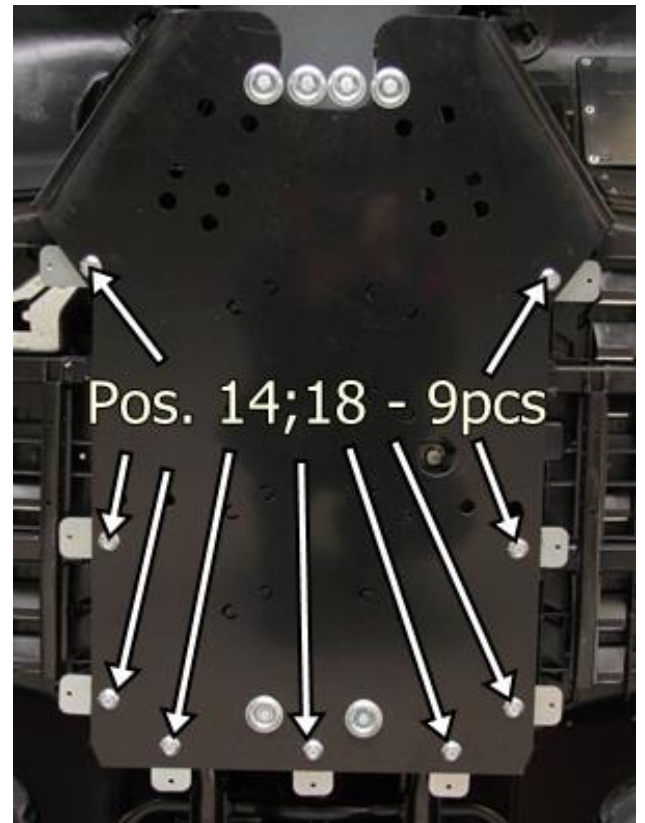

DOWNLOAD MULTILINGUAL
USER MANUAL

code.ironbaltic.com/u/3suAkCIC

SPECIFICATION

Pos.	Description	Code	Amount
1	Middle part	02.10501	1
2	Front part	02.10502	1
3	Rear part	02.10503	1
4	Front left arm protection	02.1137V+	1
5	Front right arm protection	02.1137P+	1
6	Rear left arm protection	02.1138V+	1
7	Rear right arm protection	02.1138P+	1
8	Right protection	02.10504	1
9	Left protection	02.10505	1
10	Bracket	02.1072+	1
11	Rear arm clamp	03.1502	2
12	Plate	02.5006	9
13	Bolt M6x16 DIN 933	OT.02.02.050	4
14	Bolt M6x20 DIN 7991	OT.02.04.030	18
15	Bolt M6x25 DIN 933	OT.02.02.070	12
16	Bolt M6x90 DIN 933	OT.02.02.162	2
17	Bolt M8x25 DIN 933	OT.02.02.190	6
18	Conical washer Ø6	14.502	18
19	Dished washer	14.503	18
20	Washer Ø6/15 SFS 3738	OT.04.03.020	22
21	Washer Ø8/20 SFS 3738	OT.04.03.030	2
22	Nyloc nut M6 DIN 985	OT.03.02.030	4

FITTING INSTRUCTIONS

Samm 1 Remove all standard plastic covers.

Samm 2 Install bracket 02.1072+.

Samm 3 Install middle part 02.10501.

Samm 4 Install plates 02.5006 to middle part.

Samm 5 Install rear part 02.10503.

Samm 6 Install front part 02.10502.

Samm 7 Install side protections 02.10504, 02.10505, use bolts M6x16, M6x90 and original nuts. M6x90 tip goes into original thread under it (remove that original bolt and nut)