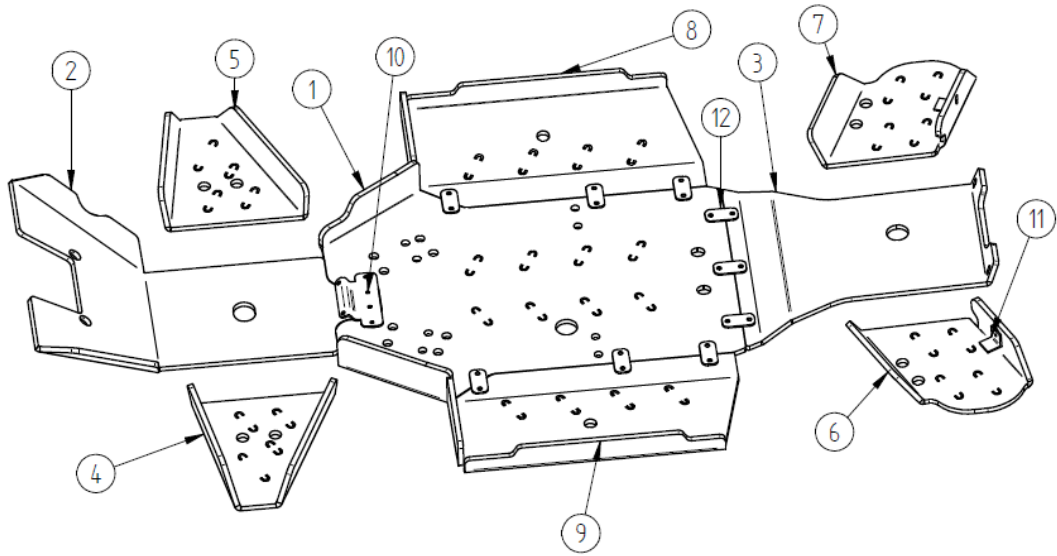

IRON BALTIC

PLASTIC SKID PLATE

GOES

520

Code 02.10500

Version 22082023

Keep this manual for future reference!

If you need any spare parts, please send this packaging data to your local dealer or to Iron Baltic
sales@ironbaltic.com

DOWNLOAD MULTILINGUAL
USER MANUAL

code.ironbaltic.com/u/3suAkCIC

SPECIFICATION

Pos.	Description	Code	Amount
1	Middle part	02.10501	1
2	Front part	02.10502	1
3	Rear part	02.10503	1
4	Front left arm protection	02.1137V+	1
5	Front right arm protection	02.1137P+	1
6	Rear left arm protection	02.1138V+	1
7	Rear right arm protection	02.1138P+	1
8	Right protection	02.10504	1
9	Left protection	02.10505	1
10	Bracket	02.1072+	1
11	Rear arm clamp	03.1502	2
12	Plate	02.5006	9
13	Bolt M6x16 DIN 933	OT.02.02.050	4
14	Bolt M6x20 DIN 7991	OT.02.04.030	18
15	Bolt M6x25 DIN 933	OT.02.02.070	12
16	Bolt M6x90 DIN 933	OT.02.02.162	2
17	Bolt M8x25 DIN 933	OT.02.02.190	6
18	Conical washer Ø6	14.502	18
19	Dished washer	14.503	18
20	Washer Ø6/15 SFS 3738	OT.04.03.020	22
21	Washer Ø8/20 SFS 3738	OT.04.03.030	2
22	Nyloc nut M6 DIN 985	OT.03.02.030	4

FITTING INSTRUCTIONS

Samm 1 Remove all standard plastic covers.

Samm 2 Install bracket 02.1072+.

Samm 3 Install middle part 02.10501.

Samm 4 Install plates 02.5006 to middle part.

Samm 5 Install rear part 02.10503.

Samm 6 Install front part 02.10502.

Samm 7 Install side protections 02.10504, 02.10505, use bolts M6x16, M6x90 and original nuts. M6x90 tip goes into original thread under it (remove that original bolt and nut)